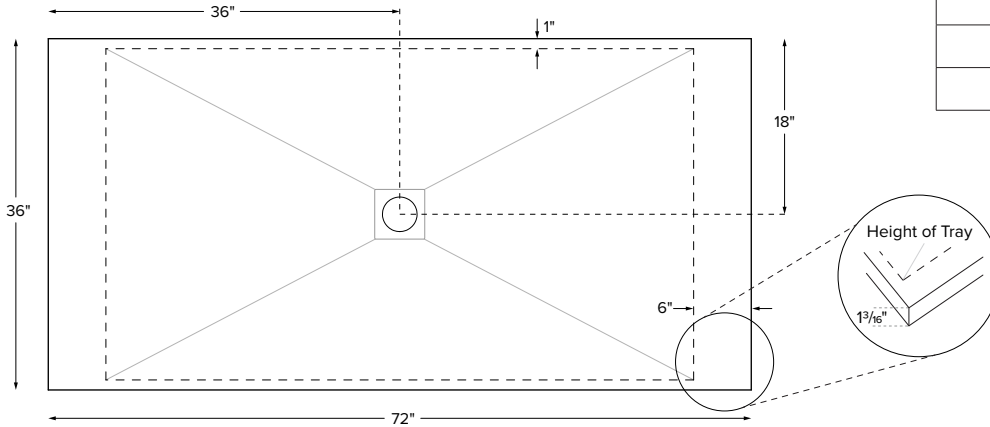

72" x 36" x 1.1875"
MULTI, LOW-PROFILE THRESHOLD textured floor
Center Drain
Mineral Composite
165 lbs / 75 kg

Model #	Texture	Description	Color / Finish	MSRP
SBB7236C	Pizarra	Matching Pizarra hidden drain cover	White Matte	\$2,415
SBB7236Cxxx*			Optional Color	

- 3.5" drain opening pre-drilled.
- Drain cover included. Check packaging carefully.
- Designed to install on a flat, level subfloor. See installation instructions.
- All bases are in accordance with CSA B45.5/IAPMO Z124 standard and compliant with ASTM C 1028-07 coefficient of friction.

Teak Bath Mat (TKMAT3018) \$840 Measures 30" x 17.5" x 1"
Custom sizes also available. Contact MTI for details.

Recommended Drain Kits

Oatey 42099
Westbrass D206P

- Options and accessories may be packaged inside the box. Always check packaging before discarding.
- All product measurements are $\pm 1/2"$.
- Specifications and configurations are subject to change without notice.
- Measurements herein supersede all others published prior to publication date below.