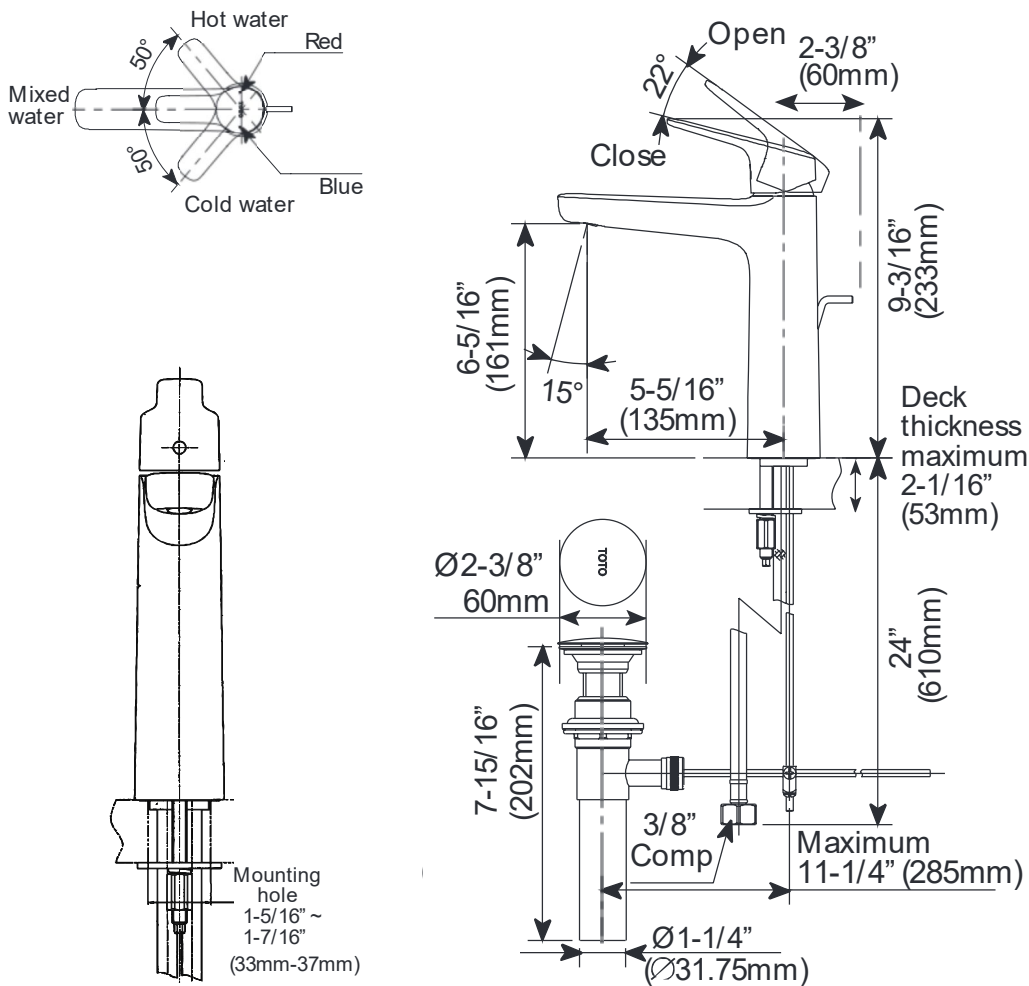

## GS Single-Handle Faucet – Semi-Vessel

### SPECIFICATIONS

Material	Brass
Maximum Flow Rate	1.2 gpm (4.5 lpm)
Warranty	Lifetime Limited Warranty (Residential Use) One Year (Commercial Use)
Shipping Dimensions	23-3/4" x 11" x 3-1/2"
Shipping Weight	6.8 lbs

### DIMENSIONS

**TOTO**

These dimensions and specifications are subject to change without notice