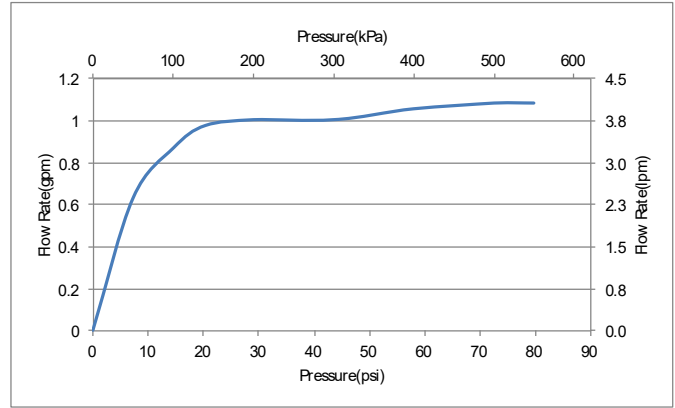

TLG03303U

GS Single-Handle Faucet – Semi-Vessel

SPECIFICATIONS

Material	Brass
Maximum Flow Rate	1.2 gpm (4.5 lpm)
Warranty	Lifetime Limited Warranty (Residential Use) One Year (Commercial Use)
Shipping Dimensions	23-3/4" x 11" x 3-1/2"
Shipping Weight	6.8 lbs

INSTALLATION NOTES