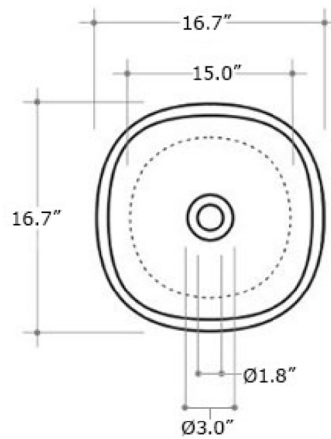

Features

- Ceramic
- Without overflow
- Free standing installation
- Without faucet hole
- Very thin 3 mm edge obtained through advanced technical and manufacturing research

Seed FS

SKU# | Option:

- Seed FS WG | Glossy White
- Seed FS WM | Matte White
- Seed FS BG | Glossy Black
- Seed FS BM | Matte Black

Collection Seed	Model Seed FS	Dimensions Metric <i>1 inch = 2.54 cm</i> <i>1 inch = 25.4 mm</i>	 1051 Lea Drive - Collegeville, PA 19426 Tel. 215 513 9400 - Fax 610 831 0215 www.ws bathcollections.com - info@ws bathcollectins.com
---------------------------	---------------------------	--	---

Free Standing Bathroom Sink
 16.7" L x 16.7" W x 35.4" H
 Without Overflow
 90 LBS
 Capacity Tank: 17 Lt.

Collection
Seed

Model |
Seed FS

Dimensions Metric
 1 inch = 2.54 cm
 1 inch = 25.4 mm

WS[®]
BATH
COLLECTIONS

WSBC 53925

WSBC 53921
Space saving

DRAINS

WSBC 53995
Automatic Waste Drain (Click Clack)
without overflow

Collection
Seed

Model |
Seed FS

Dimensions Metric

1 inch = 2.54 cm
1 inch = 25.4 mm