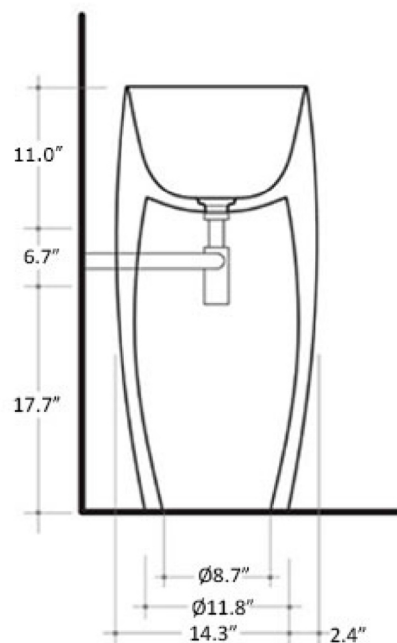

Features

- Ceramic
- Without overflow
- Free standing installation
- Without faucet hole
- Very thin 3 mm edge obtained through advanced technical and manufacturing research

Seed FS

SKU# | Option:

- Seed FS WG | Glossy White
- Seed FS WM | Matte White
- Seed FS BG | Glossy Black
- Seed FS BM | Matte Black

Collection Seed	Model Seed FS	Dimensions Metric <i>1 inch = 2.54 cm</i> <i>1 inch = 25.4 mm</i>	 1051 Lea Drive - Collegeville, PA 19426 Tel. 215 513 9400 - Fax 610 831 0215 www.ws bathcollections.com - info@ws bathcollectins.com
---------------------------	---------------------------	--	---

Free Standing Bathroom Sink
 16.7" L x 16.7" W x 35.4" H
 Without Overflow
 90 LBS
 Capacity Tank: 17 Lt.

Collection
Seed

Model |
Seed FS

Dimensions Metric
 1 inch = 2.54 cm
 1 inch = 25.4 mm

WS[®]
BATH
COLLECTIONS

WSBC 53925

WSBC 53921
Space saving

DRAINS

WSBC 53995
Automatic Waste Drain (Click Clack)
without overflow

Collection
Seed

Model |
Seed FS

Dimensions Metric

1 inch = 2.54 cm
1 inch = 25.4 mm