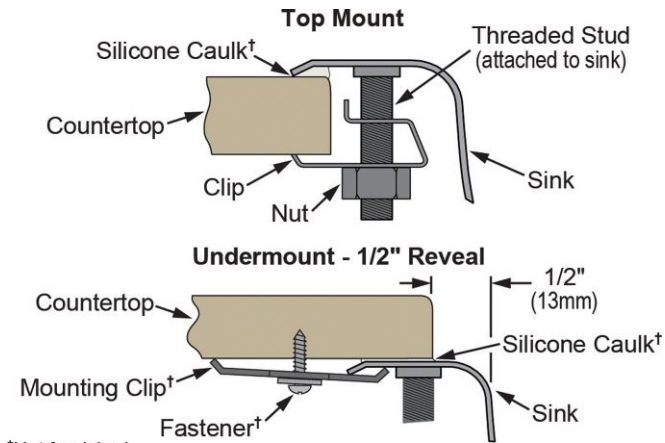

PRODUCT SPECIFICATIONS

Elkay Asana Stainless Steel 16-3/8" x 16-3/8" x 7", Single Bowl Dual Mount Bathroom Sink. Sink is manufactured from 18 gauge 304 Stainless Steel with a Hammered Mirror finish, Center drain placement, and Full spray sides and bottom.

Installation Type:	Top Mount, Undermount
Material:	304 Stainless Steel
Finish:	Hammered Mirror
Gauge:	18
Sound Deadening:	Full spray sides and bottom
Number of Bowls:	1
Sink Dimensions:	16-3/8" x 16-3/8" x 7"
Bowl 1 Dimensions:	14" x 14" x 7"
Drain Size:	3-1/2" (89mm)
Drain Location:	Center
Minimum Cabinet Size:	21"
Mounting Hardware:	Included
Cutout Template #:	1000000873

Template is available for download at elkay.com

Installation Profile:

†Not furnished
Designed to affix to the underside of any solid surface countertop.

OPTIONAL ACCESSORIES

Bottom Grid:	LKWRBG14SS
Drain:	LK99
Faucet:	LKMY1042
Soap Dispenser:	LKMY1054