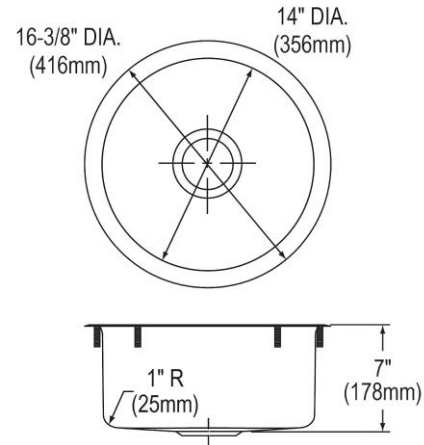

PART: _____ QTY: _____
PROJECT: _____
CONTACT: _____
DATE: _____
NOTES: _____
APPROVAL: _____

In keeping with our policy of continuing product improvement, Elkay reserves the right to change product specifications without notice. Please visit elkay.com for the most current version of Elkay product specification sheets. This specification describes an Elkay product with design, quality, and functional benefits to the user. When making a comparison of other producers' offerings, be certain these features are not overlooked.