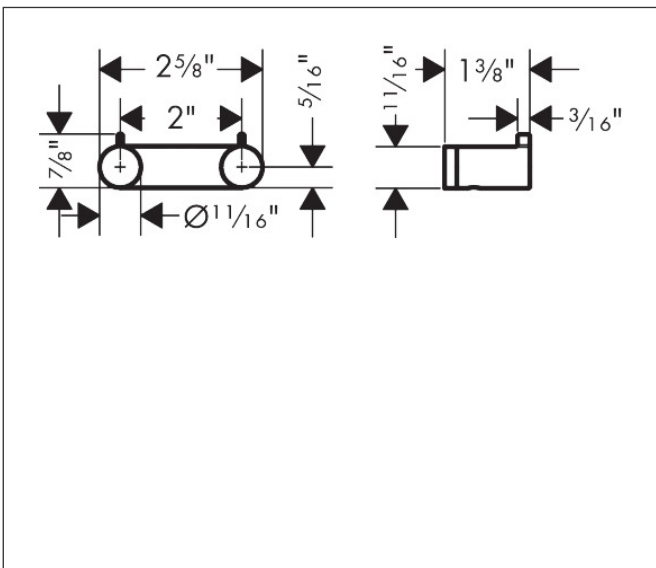

Brand hansgrohe
 Art. Name **AddStoris S** Double Hook
 Art. Nr. 41785670
 Surface Matte Black
 Pos. 1

Product Picture

Features

- Wall-mounted
- Metal
- With mounting material
- Concealed fastening

Drawing