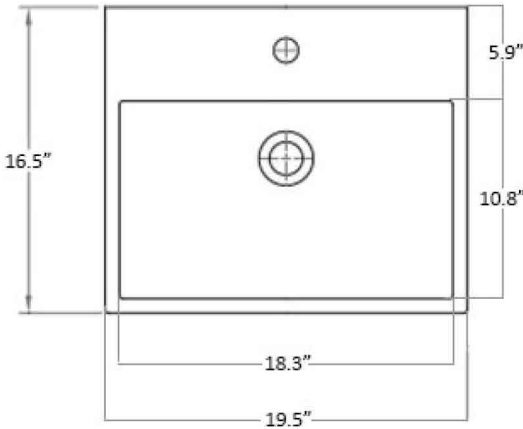

“.nn” refers to the number of faucets/dispenser holes

- Ex. Quattro 50.03 WG | Glossy White, Three Faucet Holes

Finishes:

-  Glossy White
-  Matte White
-  Matte Black
-  Glossy Black

Codes & Standards:

- UL Certified  CERTIFIED
- ASME A112.19.2/CSA B45.1 Certified
- Massachusetts Plumbing Approved

* WS Bath Collections reserve the right to make revisions without notice to product specifications, dimensions, or information.

Collection Quattro	Model Quattro 50	Dimensions Metric <i>1 inch = 2.54 cm</i> <i>1 inch = 25.4 mm</i>	 1051 Lea Drive - Collegeville, PA 19426 Tel. 215 513 9400 - Fax 610 831 0215 www.ws bathcollections.com - info@ws bathcollections.com
--------------------------------	------------------------------	---	---

Quattro 50

* WS Bath Collections reserve the right to make revisions without notice to product specifications, dimensions, or information.

<p>Collection Quattro</p>	<p>Model Quattro 50</p>	<p>Dimensions Metric <i>1 inch = 2.54 cm</i> <i>1 inch = 25.4 mm</i></p>	 <p>1051 Lea Drive - Collegeville, PA 19426 Tel. 215 513 9400 - Fax 610 831 0215 www.ws bathcollections.com - info@ws bathcollections.com</p>
--	--------------------------------------	--	---

Model |
Quattro 50

Dimensions Metric
1 inch = 2.54 cm
1 inch = 25.4 mm

WS®
BATH
COLLECTIONS

1051 Lea Drive - Collegeville, PA 19426
Tel. 215 513 9400 - Fax 610 831 0215

www.ws bathcollections.com - info@ws bathcollections.com