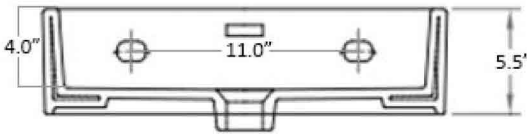

“.nn” refers to the number of faucets/dispenser holes

- Ex. Quattro 50.03 WG | Glossy White, Three Faucet Holes

Finishes:

-  Glossy White
-  Matte White
-  Matte Black
-  Glossy Black

Codes & Standards:

- UL Certified  CERTIFIED
- ASME A112.19.2/CSA B45.1 Certified
- Massachusetts Plumbing Approved

* WS Bath Collections reserve the right to make revisions without notice to product specifications, dimensions, or information.

Collection Quattro	Model Quattro 50	Dimensions Metric <i>1 inch = 2.54 cm</i> <i>1 inch = 25.4 mm</i>	 1051 Lea Drive - Collegeville, PA 19426 Tel. 215 513 9400 - Fax 610 831 0215 www.ws bathcollections.com - info@ws bathcollections.com
--------------------------------	------------------------------	---	---

Quattro 50

* WS Bath Collections reserve the right to make revisions without notice to product specifications, dimensions, or information.

<p>Collection Quattro</p>	<p>Model Quattro 50</p>	<p>Dimensions Metric <i>1 inch = 2.54 cm</i> <i>1 inch = 25.4 mm</i></p>	 <p>1051 Lea Drive - Collegeville, PA 19426 Tel. 215 513 9400 - Fax 610 831 0215 www.ws bathcollections.com - info@ws bathcollections.com</p>
--	--------------------------------------	--	---

Model |
Quattro 50

Dimensions Metric
1 inch = 2.54 cm
1 inch = 25.4 mm

WS®
BATH
COLLECTIONS

1051 Lea Drive - Collegeville, PA 19426
Tel. 215 513 9400 - Fax 610 831 0215

www.ws bathcollections.com - info@ws bathcollections.com