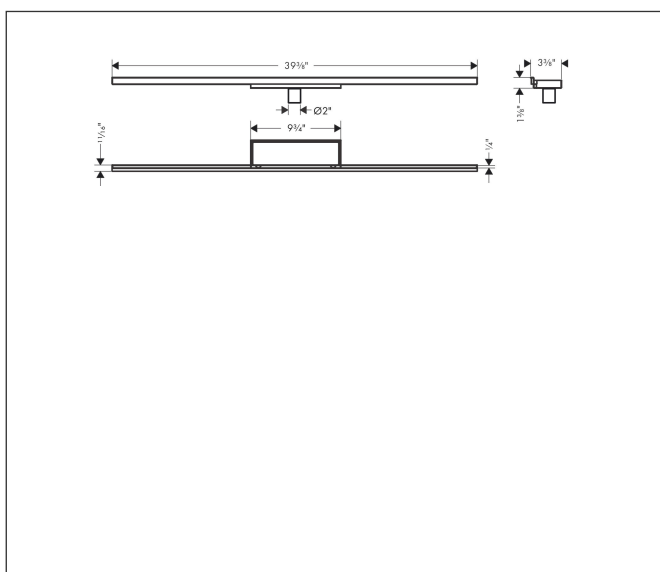

Brand hansgrohe
Art. Name **RainDrain Minimalistic** Complete Set 2", 39 3/8" Trim and Installation Set
Art. Nr. 56222001
Pos. 1

Product Picture

Features

- Consists of: tileable trim, installation set, hair catcher, sealing membrane, grate removal tool
- Mounting type: wall-mounted
- Frameless design
- Easy to clean surface
- Height adjustable by 0.39"
- Floor thickness: 0.43"-0.83"
- Up to 60 l/min drainage capacity
- Where to use: new construction, renovation
- Grate removal tool allows easy removal of the trim
- easy to clean
- Pre-assembled sealing membrane
- Tile inlay depth: 0.47"
- Grate material: Stainless Steel 304 (1.4301)
- Suitable for primary drainage

Drawing

Technology