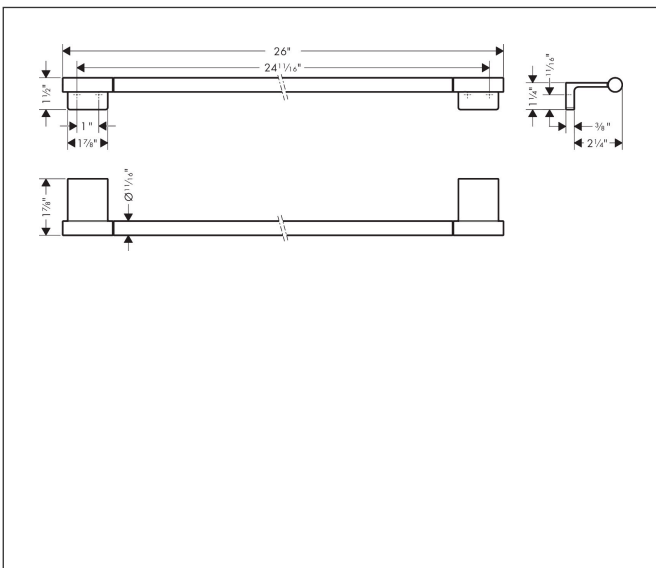

Brand hansgrohe
 Art. Name **AddStoris S** Towel Bar, 24"
 Art. Nr. 41767140
 Surface Brushed Bronze
 Pos. 1

Product Picture

Features

- Wall-mounted
- Metal
- Metal holder
- With mounting material
- Concealed fastening

Drawing

Technology