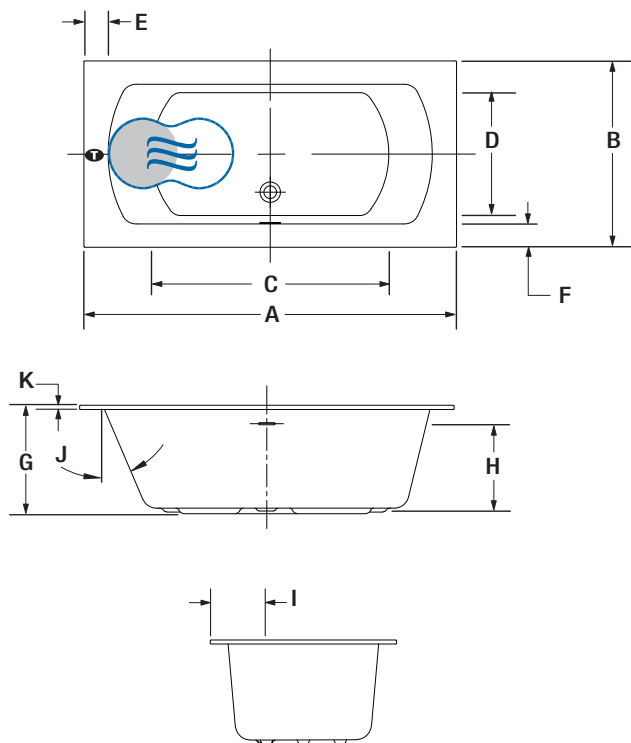

WASTE & OVERFLOW 16" x 35" BOVER16-XX	
Chrome 07	\$
White 01	\$
Brushed Nickel 09 , Polished Nickel 10 , Oil-rubbed Bronze 11	\$

IF REQUIRED BY CONSTRUCTION CODE	
Brass waste & overflow kit** BDRCOB	\$
Brass waste kit** BDRCB	\$
16" x 35" Cable driven brass waste & overflow kit BOVERBR	\$

MONARCH 7236

Lagos Blue quartz deck

INSTALLATION

LETTER	DESCRIPTION	MEASURE
A	Total length	72"
B	Total width	36"
C	Bathing well length (at height of jets)	47 1/4"
D	Bathing well width (at height of jets)	24 1/4"
E	Deck width (edges)	4 7/8"
F	Deck width (sides)	4 5/8"
G	Bath height	21"
H	Height from drain to center of overflow	15 3/4"
I	Outside edge to center drain	10 5/8"
J	Slope of backrest	26°
K	Quartz deck height	3/4"

- T** Turbine position (TMU)
- Indicates heated backrest (TMU)
- Indicates WarmTouchShell® position (TUB)

Don't forget that this model is available in **White only with choice of quartz deck color**. Don't forget to specify the **finish of the integrated waste & overflow**.
 * Standard: Quartz deck with seam. Grand Luxury: one piece Quartz deck.
 ** When ordered with integrated waste & overflow.

TOTAL PRICE \$

TECHNICAL SPECIFICATIONS

Hot water supply required	The hot water supply should be 70% or more of the bath's total water capacity.
Turbine	Access to the pump must be at least 18" x 22". Standard connection is 20 A, 120 V, 60 hz , dedicated line with a Ground-Fault Circuit Interrupter (GFCI). For any additional option, a second line is needed 15 A, 120 V, 60 hz , dedicated line with a GFCI.
Others	<ul style="list-style-type: none"> - The Geysair is located on the same side as the heated backrest. It must NOT be relocated. It must be connected to the hot water supply and be accessible (provide access). - Control cannot be installed on the Quartz deck. - Optional tile flange (specify front or back).