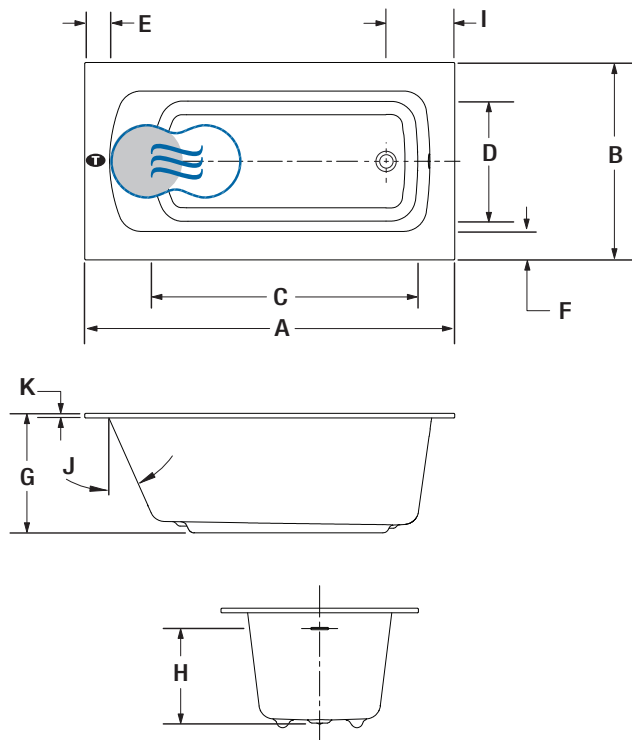

IF REQUIRED BY CONSTRUCTION CODE

Brass waste & overflow kit** BDRCOB	\$
Brass waste kit** BDRCB	\$
16" x 35" Cable driven brass waste & overflow kit BOVERBR	\$

MONARCH 6032

Bianco Drift quartz deck

INSTALLATION

LETTER	DESCRIPTION	MEASURE
A	Total length	60"
B	Total width	32"
C	Bathing well length (at height of jets)	43 5/8"
D	Bathing well width (at height of jets)	19 5/8"
E	Deck width (edges)	4"
F	Deck width (sides)	4 5/8"
G	Bath height	19 7/8"
H	Height from drain to center of overflow	15 3/8"
I	Outside edge to center drain	11 1/8"
J	Slope of backrest	24°
K	Quartz deck height	3/4"

- T** Turbine position (TMU)
- Indicates WarmTouchShell® position (TUB)
- Indicates heated backrest (TMU)

Don't forget that this model is available in **White only with choice of quartz deck color**. Don't forget to specify the **finish of the integrated waste & overflow**.
 * Standard: Quartz deck with seam. Grand Luxury: one piece Quartz deck.
 ** When ordered with integrated waste & overflow.

TOTAL PRICE \$

TECHNICAL SPECIFICATIONS

Hot water supply required	The hot water supply should be 70% or more of the bath's total water capacity.
Turbine	Access to the pump must be at least 18" x 22". Standard connection is 20 A, 120 V, 60 hz , dedicated line with a Ground-Fault Circuit Interrupter (GFCI). For any additional option, a second line is needed 15 A, 120 V, 60 hz , dedicated line with a GFCI.
Others	<ul style="list-style-type: none"> - The Geysair is located on the same side as the heated backrest. It must NOT be relocated. It must be connected to the hot water supply and be accessible (provide access). - Control cannot be installed on the Quartz deck. - Optional tile flange (specify right or left).