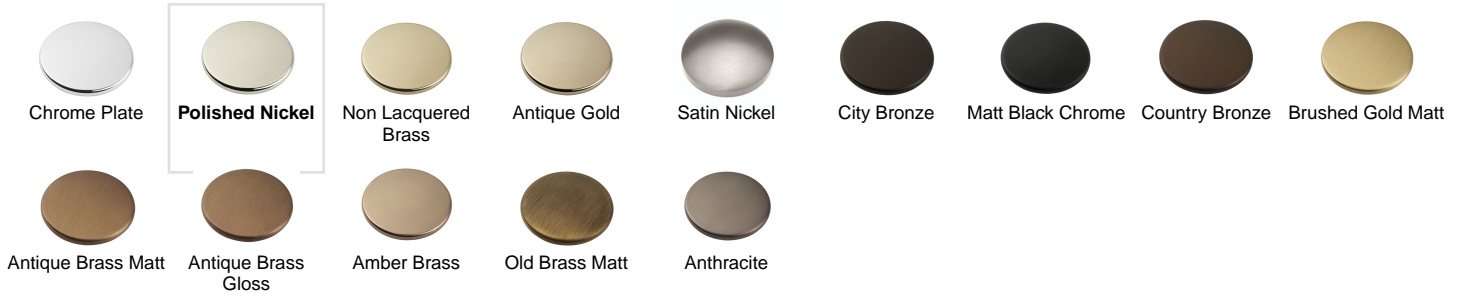

# SAMUEL HEATH

**Product Number:** T2066-A-PN  
**Description:** Wall outlet & bracket

## Finishes Available

## Control Options Available