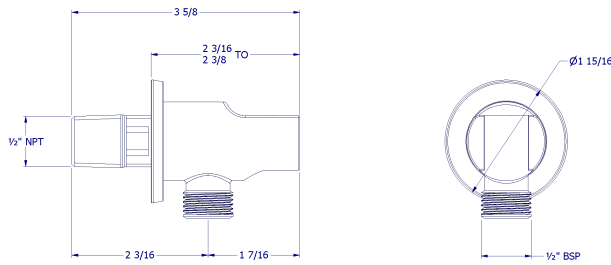

UK Customer Service
Leopold Street
Birmingham
B12 0UJ
Tel: +44 121 766 4200
Email: info@samuel-heath.com

US Customer Service
Email: usa@samuel-heath.com

Specification Enquiries
Design Centre Chelsea Harbour
1st Floor, North Dome, London
SW10 0XE
Tel: 020 7352 0249
Email: showroom@samuel-heath.com

1-23/05/2025