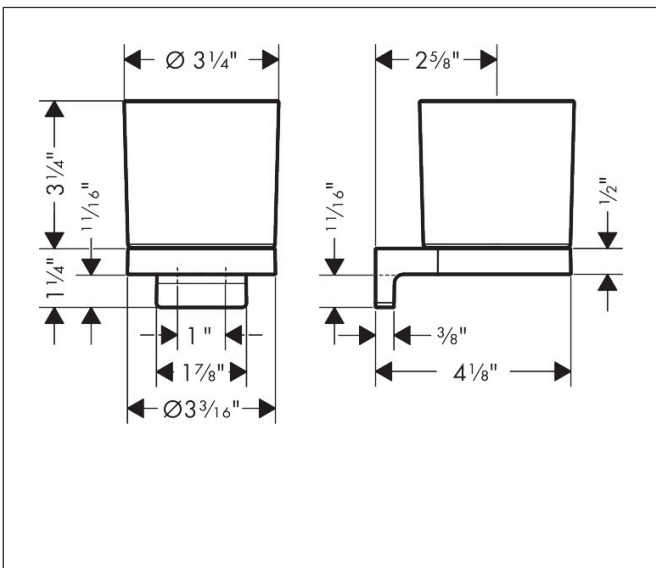

Brand hansgrohe
 Art. Name **AddStoris S** Tumbler
 Art. Nr. 41769250
 Surface Brushed Gold Optic
 Pos. 1

Product Picture

Features

- Wall-mounted
- Metal, matte glass
- Metal holder
- With mounting material
- Concealed fastening

Drawing

Technology