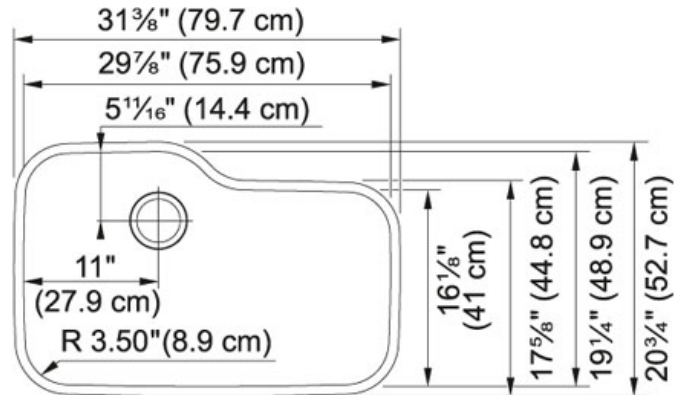

## TECHNICAL DATA

Minimum Cabinet Size	36"
Drain Opening	3 1/2"
Length overall	31 3/8"
Width overall	20 3/4"
Length of large bowl	29 13/16"
Width of large bowl	19 1/8"
Depth of large bowl	9"
Number of Bowls	1
Type of Material	Granite
Where to buy	Showroom
Where to buy	Showroom