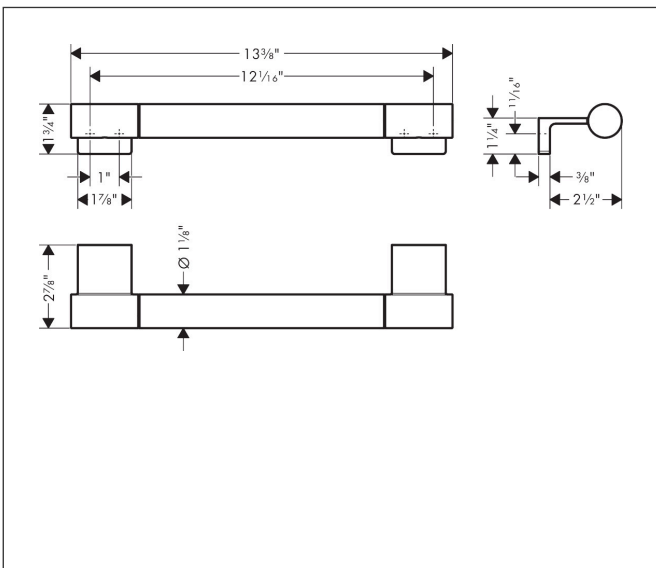

Brand hansgrohe
 Art. Name **AddStoris S** Towel Bar, 12"
 Art. Nr. 41764670
 Surface Matte Black
 Pos. 1

Product Picture

Features

- Wall-mounted
- Metal
- With mounting material
- Concealed fastening

Drawing