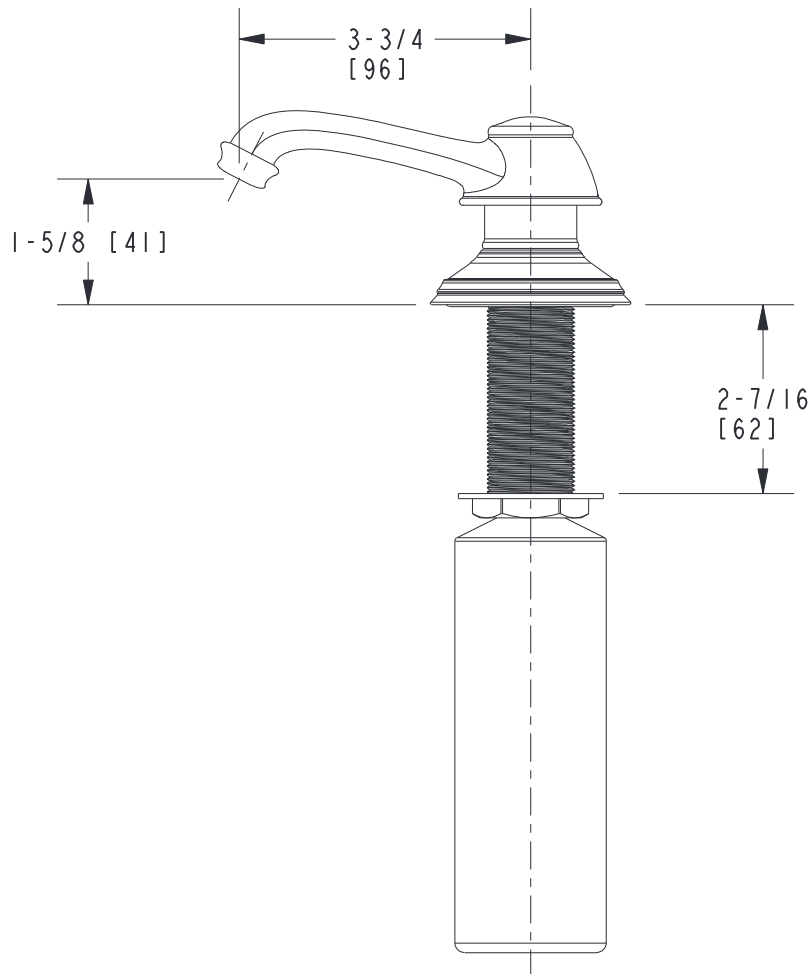

JACOBEOAN

Soap / Lotion Dispenser 2470-5721

Features

- Solid brass construction
- One piece cast spout design
- Base with integral O-ring deck seal
- Enhanced dispensing volume pump
- Removable spout for above deck refilling
- 13 fluid oz. (384 ml) capacity bottle included
- 1-5/8" (4.1 cm) spout height at outlet
- 3-3/4" (9.5 cm) spout reach (c-c)
- Complements Jacobean Series

Specified Model

Model	Description	Colors Finishes				
2470-5721	Soap / Lotion Dispenser	<input type="checkbox"/> 10B	<input type="checkbox"/> 15	<input type="checkbox"/> 15A	<input type="checkbox"/> 26	<input type="checkbox"/> Other

* Note: Requires 1-1/4" to 1-11/16" through hole. Accommodates 2-1/4" maximum deck thickness.

Product Specification: Add "Color / Finish" suffix to Model number, below.

The Soap / Lotion Dispenser shall be made of solid brass construction. Dispenser shall incorporate a removable top spout assembly for easy refilling access. Dispenser shall incorporate a refillable 13 fluid ounce (384 ml) capacity container. Product shall incorporate a 1-5/8" (4.1 cm) spout height at outlet and a 3-3/4" (9.5 cm) spout reach (c-c). Soap / Lotion Dispenser shall be Newport Brass Model 2470-5721/____.

2470-5721

PRODUCT DIMENSIONS *(Units are in inches)*

Jacobean Soap / Lotion Dispenser
2470-5721

NEWPORT BRASS
Flawless Beauty. From Faucet to Finish.™