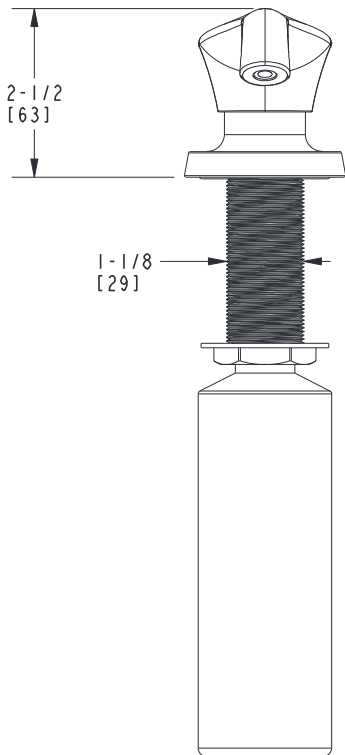

## Specified Model

Model	Description	Colors   Finishes				
2500-5721	Soap / Lotion Dispenser	<input type="checkbox"/> 10B	<input type="checkbox"/> 15	<input type="checkbox"/> 15A	<input type="checkbox"/> 26	<input type="checkbox"/> Other
2-779	Soap / Lotion Replacement Pump Head	<input type="checkbox"/> 10B	<input type="checkbox"/> 15	<input type="checkbox"/> 15A	<input type="checkbox"/> 26	<input type="checkbox"/> Other
125-8	Soap / Lotion Pump					
125-9	Soap / Lotion Replacement Bottle					

\* Note: Requires 1-1/4" to 1-11/16" through hole. Accommodates 2-1/4" maximum deck thickness.

## Product Specification: Add "Color / Finish" suffix to Model number, below.

The Soap / Lotion Dispenser shall be made of solid brass construction. Dispenser shall incorporate a removable top spout assembly for easy refilling access. Dispenser shall incorporate a refillable 13 fluid ounce (384 ml) capacity container. Product shall incorporate a 1-1/2" (3.8 cm) spout height at outlet and a 3-3/8" (8.6 cm) spout reach (c-c). Soap / Lotion Dispenser shall be Newport Brass Model 2500-5721/\_\_\_\_. Soap / Lotion Replacement Pump Head shall be Newport Brass Model 2-799/\_\_\_\_. Soap / Lotion Replacement Pump shall be Newport Brass Model 125-8. Soap / Lotion Replacement Bottle shall be Newport Brass Model 125-9.

## PRODUCT DIMENSIONS *(Units are in inches)*

**Vespera Soap / Lotion Dispenser**  
**2500-5721**