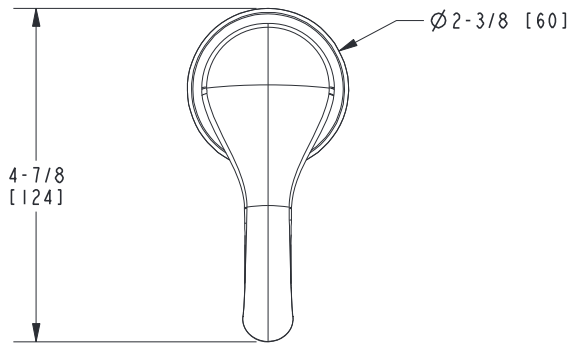

## Specified Model

Model	Description	Colors   Finishes				
2500-5721	Soap / Lotion Dispenser	<input type="checkbox"/> 10B	<input type="checkbox"/> 15	<input type="checkbox"/> 15A	<input type="checkbox"/> 26	<input type="checkbox"/> Other
2-779	Soap / Lotion Replacement Pump Head	<input type="checkbox"/> 10B	<input type="checkbox"/> 15	<input type="checkbox"/> 15A	<input type="checkbox"/> 26	<input type="checkbox"/> Other
125-8	Soap / Lotion Pump					
125-9	Soap / Lotion Replacement Bottle					

\* Note: Requires 1-1/4" to 1-11/16" through hole. Accommodates 2-1/4" maximum deck thickness.

## Product Specification: Add "Color / Finish" suffix to Model number, below.

The Soap / Lotion Dispenser shall be made of solid brass construction. Dispenser shall incorporate a removable top spout assembly for easy refilling access. Dispenser shall incorporate a refillable 13 fluid ounce (384 ml) capacity container. Product shall incorporate a 1-1/2" (3.8 cm) spout height at outlet and a 3-3/8" (8.6 cm) spout reach (c-c). Soap / Lotion Dispenser shall be Newport Brass Model 2500-5721/\_\_\_\_. Soap / Lotion Replacement Pump Head shall be Newport Brass Model 2-799/\_\_\_\_. Soap / Lotion Replacement Pump shall be Newport Brass Model 125-8. Soap / Lotion Replacement Bottle shall be Newport Brass Model 125-9.

## PRODUCT DIMENSIONS *(Units are in inches)*

**Vespera Soap / Lotion Dispenser**  
**2500-5721**