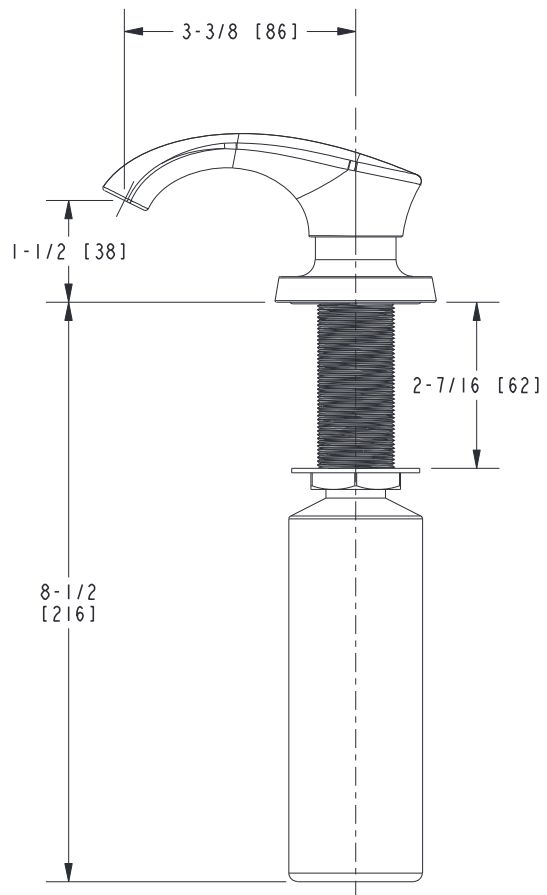

## Specified Model

Model	Description	Colors   Finishes				
2500-5721	Soap / Lotion Dispenser	<input type="checkbox"/> 10B	<input type="checkbox"/> 15	<input type="checkbox"/> 15A	<input type="checkbox"/> 26	<input type="checkbox"/> Other
2-779	Soap / Lotion Replacement Pump Head	<input type="checkbox"/> 10B	<input type="checkbox"/> 15	<input type="checkbox"/> 15A	<input type="checkbox"/> 26	<input type="checkbox"/> Other
125-8	Soap / Lotion Pump					
125-9	Soap / Lotion Replacement Bottle					

\* Note: Requires 1-1/4" to 1-11/16" through hole. Accommodates 2-1/4" maximum deck thickness.

## Product Specification: Add "Color / Finish" suffix to Model number, below.

The Soap / Lotion Dispenser shall be made of solid brass construction. Dispenser shall incorporate a removable top spout assembly for easy refilling access. Dispenser shall incorporate a refillable 13 fluid ounce (384 ml) capacity container. Product shall incorporate a 1-1/2" (3.8 cm) spout height at outlet and a 3-3/8" (8.6 cm) spout reach (c-c). Soap / Lotion Dispenser shall be Newport Brass Model 2500-5721/\_\_\_\_. Soap / Lotion Replacement Pump Head shall be Newport Brass Model 2-799/\_\_\_\_. Soap / Lotion Replacement Pump shall be Newport Brass Model 125-8. Soap / Lotion Replacement Bottle shall be Newport Brass Model 125-9.

## PRODUCT DIMENSIONS *(Units are in inches)*

**Vespera Soap / Lotion Dispenser**  
**2500-5721**