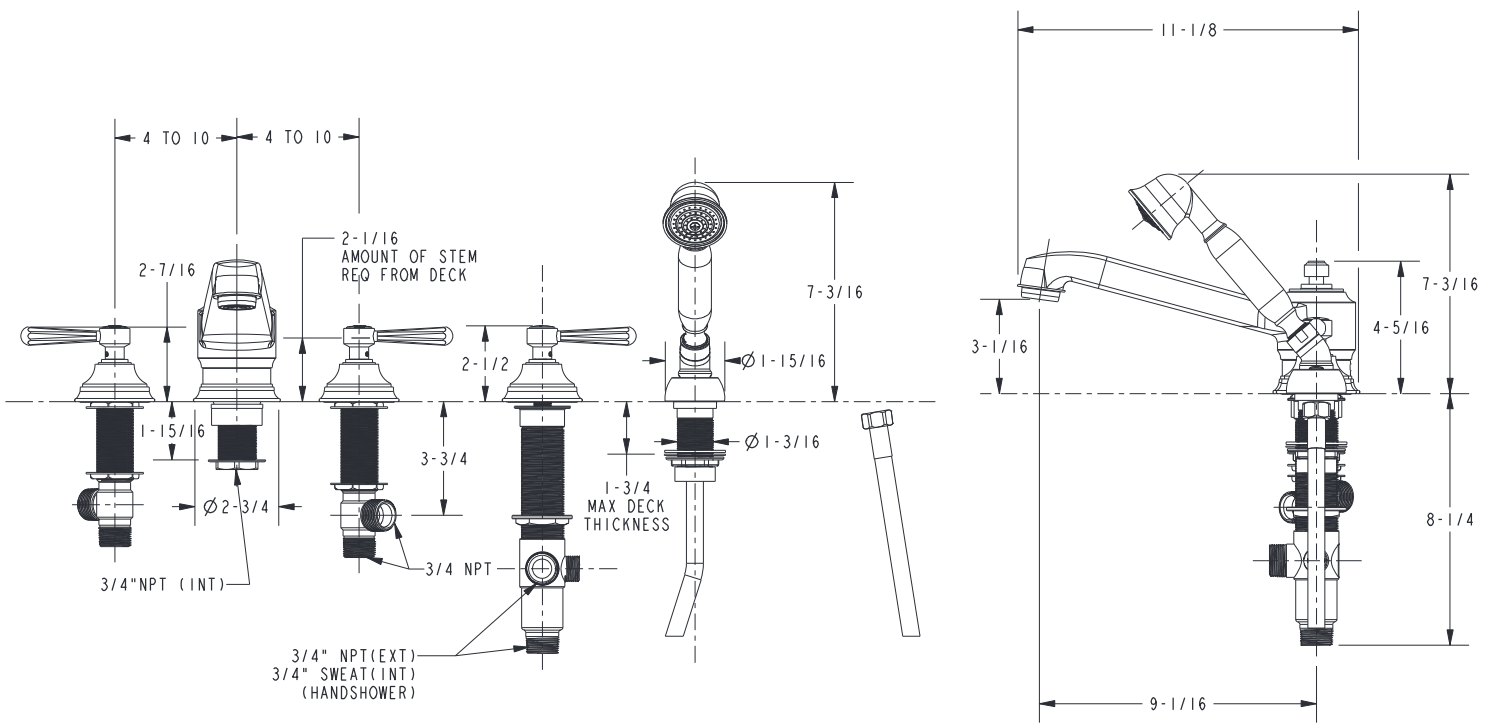

Features

- Solid brass construction
- ADA compliant traditional lever handles
- 3-1/16" (7.8 cm) spout height at outlet
- 9-1/16" (23.0 cm) spout reach (c-c)
- Intended for use with Newport Brass rough valve kit (Required Accessory) which incorporates the following:
 - Brass valve bodies and quick-connect spout fitting
 - Quarter-turn washerless ceramic disc 3/4" valve cartridges

Required Accessory:

Trim, above, and Rough Valve Kit, below, must both be specified.

Application	Roman Tub			Roman Tub with Handshower					
Description	Hot Valve	Cold Valve	Spout Quick-Connect Fitting	Hot Valve	Cold Valve	Spout Quick-Connect Fitting	Poly-Braided Hose	Handshower Diverter	H/S Flange Hardware
Inlet/Outlet Size	3/4"	3/4"	3/4"	3/4"	3/4"	3/4"	1/2"	3/4" / 1/2"	-
Part Number	<input type="checkbox"/> 1-506			<input type="checkbox"/> 1-507					
Image									

Product Specification: Add "Color / Finish" suffix to Model number, below.

The Roman Tub with Handshower Deck Trim shall be made of solid brass construction. Roman Tub with Handshower Deck Trim shall incorporate ADA compliant traditional lever handles. Product shall incorporate a 3-1/16" (7.8 cm) spout height at outlet and a 9-1/16" (23.0 cm) spout reach (c-c). Rough valve kit shall incorporate brass valve bodies with quarter-turn washerless ceramic disc 3/4" valve cartridges, a quick-connect spout fitting and a diverter valve with hoses as needed for handshower. Roman Tub with Handshower Deck Trim shall be Newport Brass Model 3-1667/____ and Newport Brass rough valve kit shall be 1-507.

3-1667

PRODUCT DIMENSIONS *(Units are in inches)*

Astaire Roman Tub Handshower with Deck Trim 3-1667