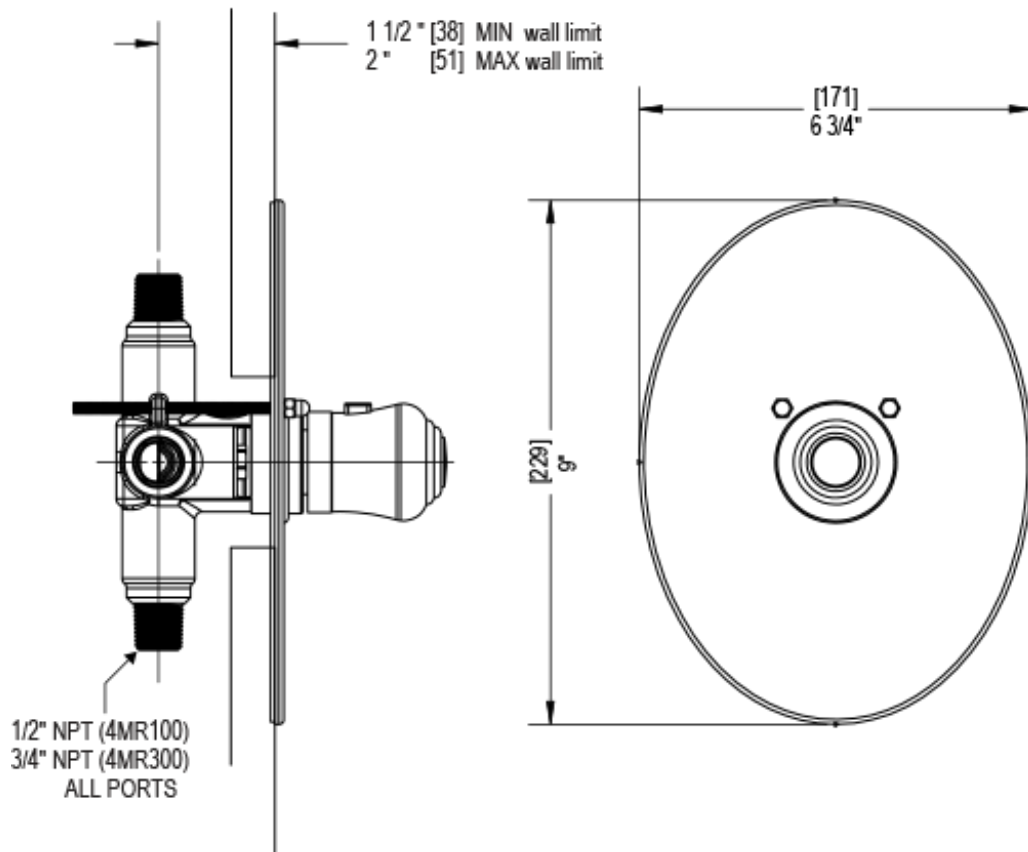

4NFMCCCHABM Specifications

TEMPERATURE CONTROL VALVE WITH STOPS TRIM ONLY

VOLUME CONTROL VALVE TRIM ONLY