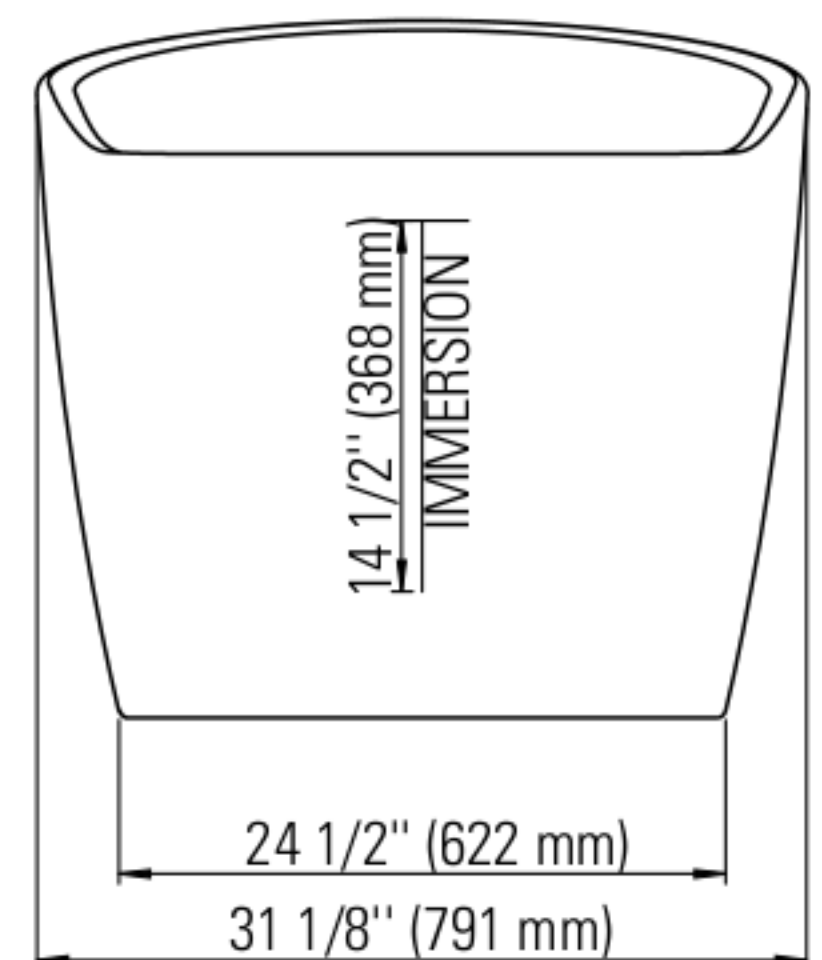

Produits Neptune
Rouge

MALAGA 3266F1

Bathtub

**All dimensions are approximate and subject to change without notice
Please refer to the installation guide before beginning the installation

6835 PICARD STREET
SAINT-HYACINTHE, QUEBEC J2S 1H3
CANADA