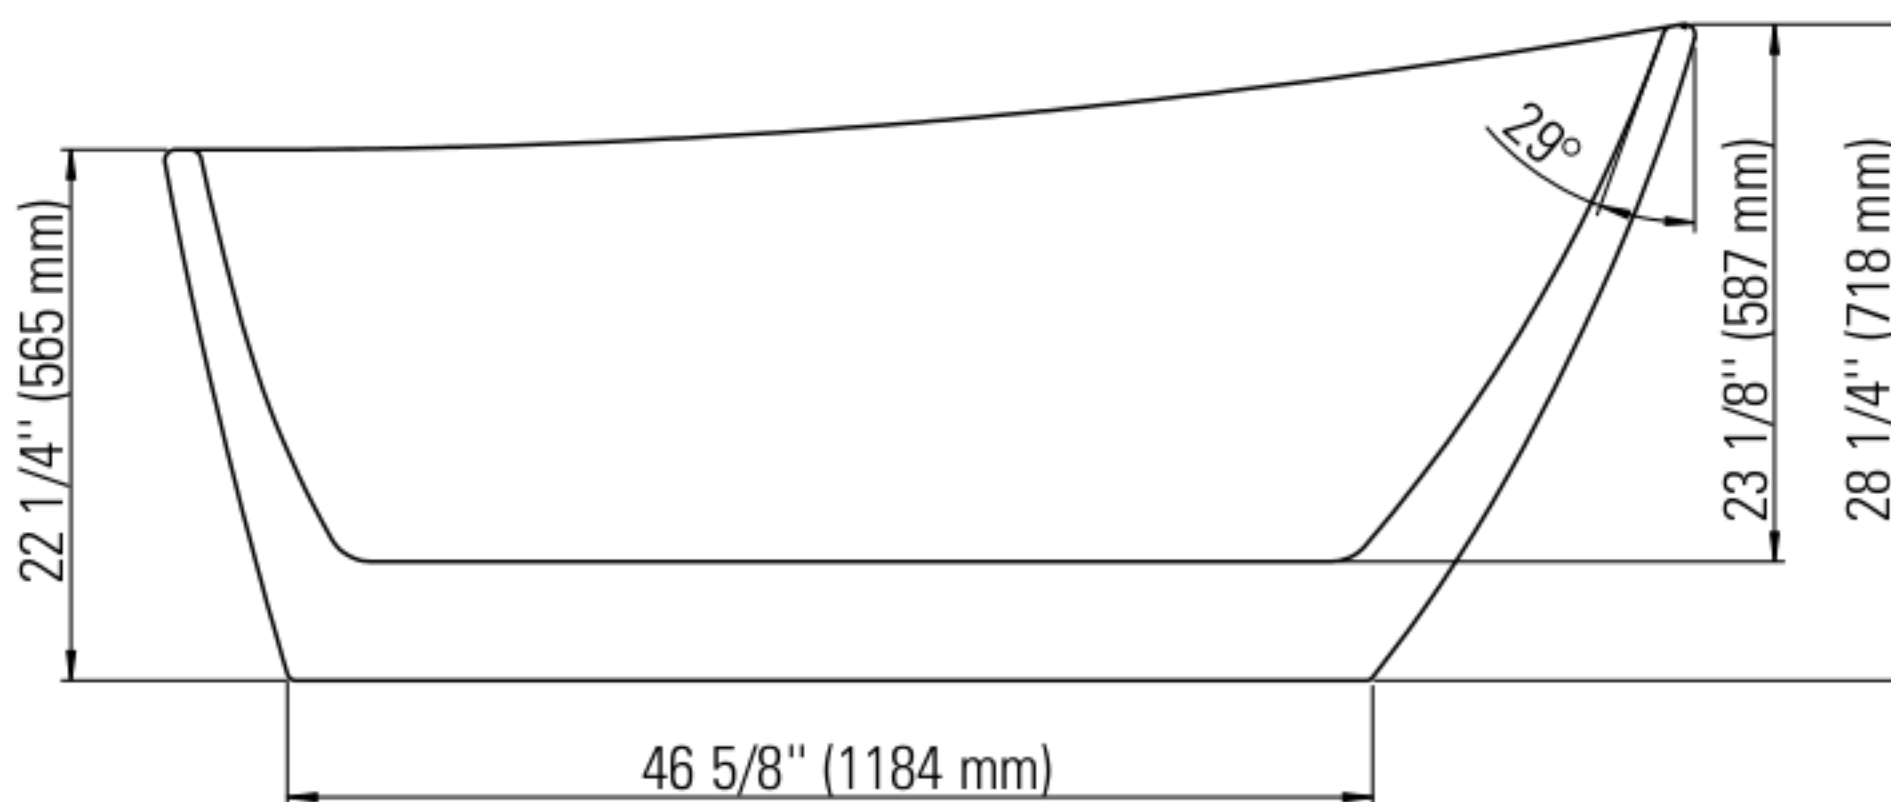

Produits Neptune
Rouge

MALAGA 3266F1

Bathtub

**All dimensions are approximate and subject to change without notice
Please refer to the installation guide before beginning the installation

6835 PICARD STREET
SAINT-HYACINTHE, QUEBEC J2S 1H3
CANADA