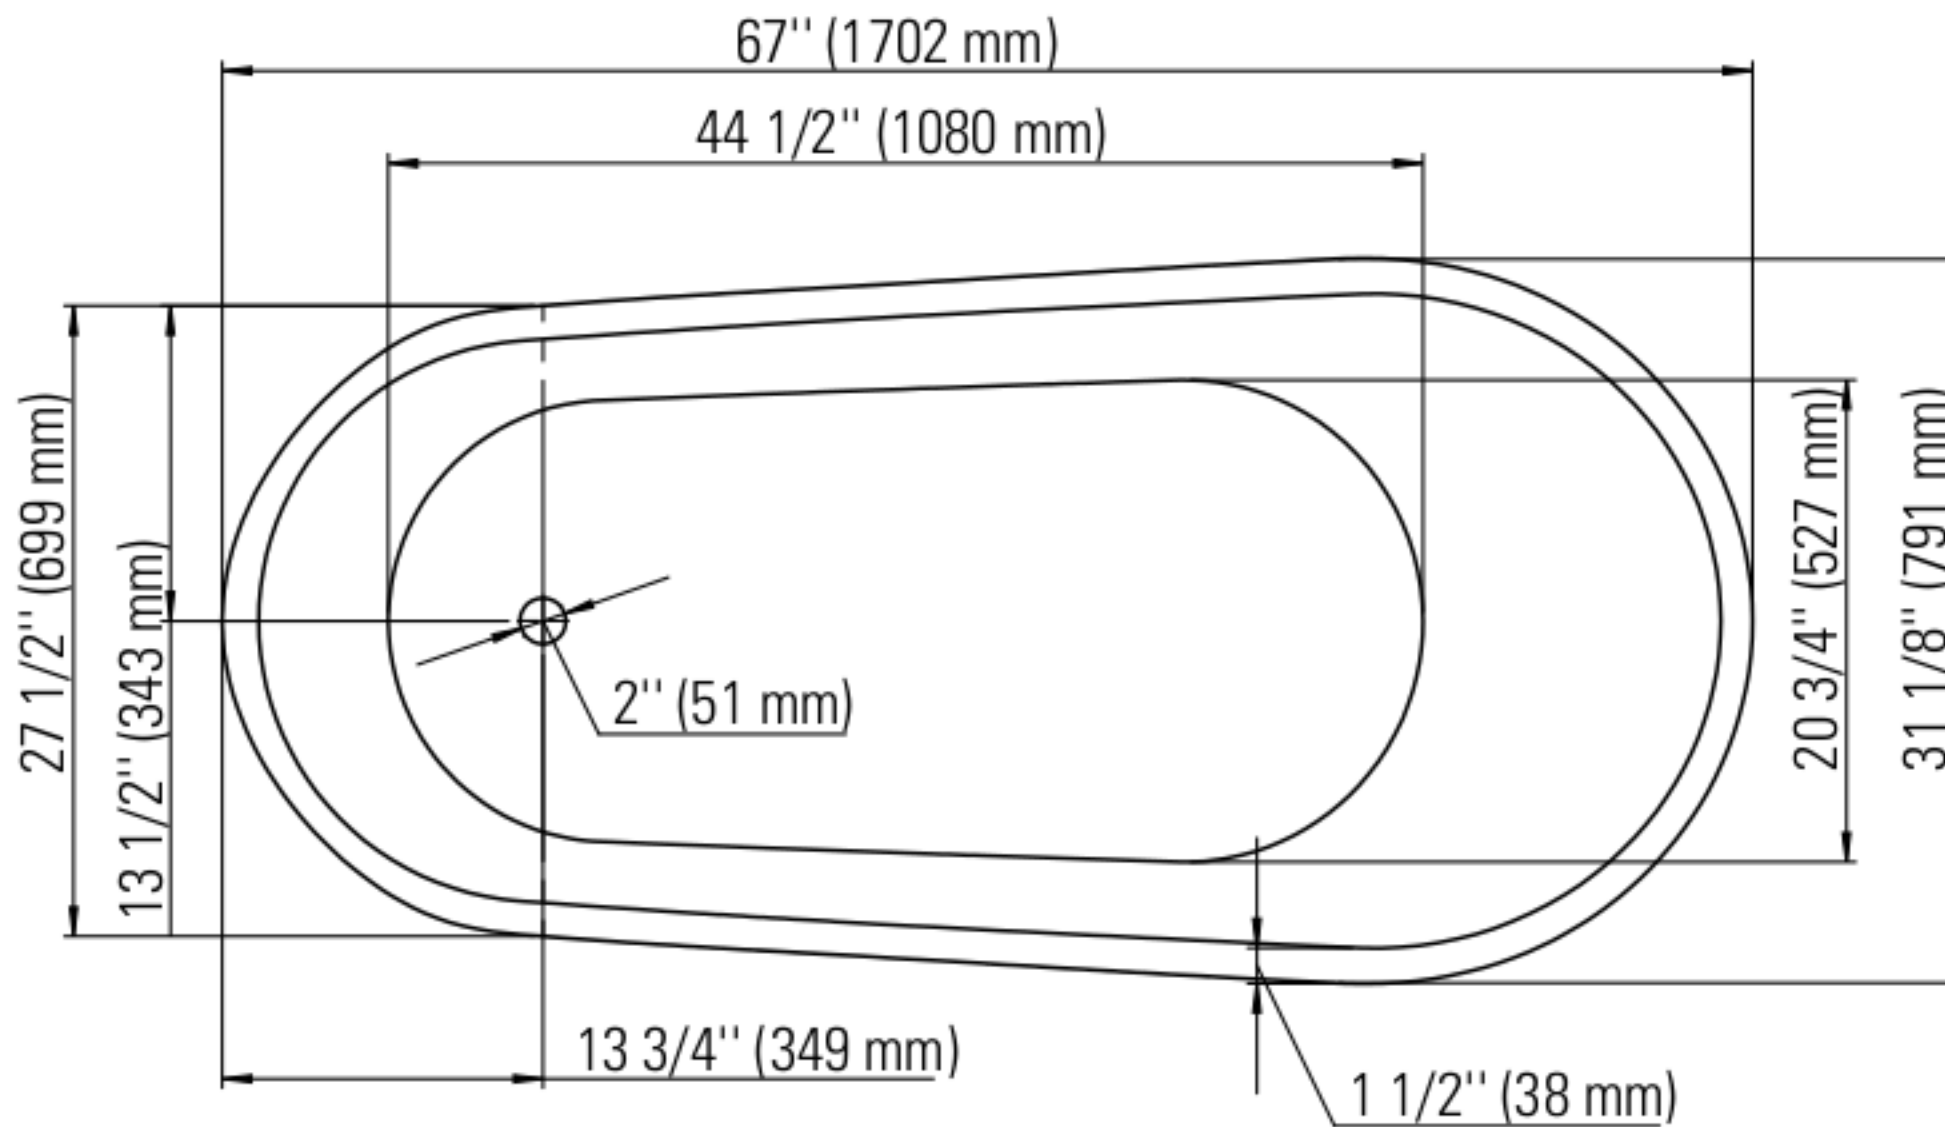

Produits Neptune
Rouge

MALAGA 3266F1

Bathtub

**All dimensions are approximate and subject to change without notice
Please refer to the installation guide before beginning the installation

6835 PICARD STREET
SAINT-HYACINTHE, QUEBEC J2S 1H3
CANADA