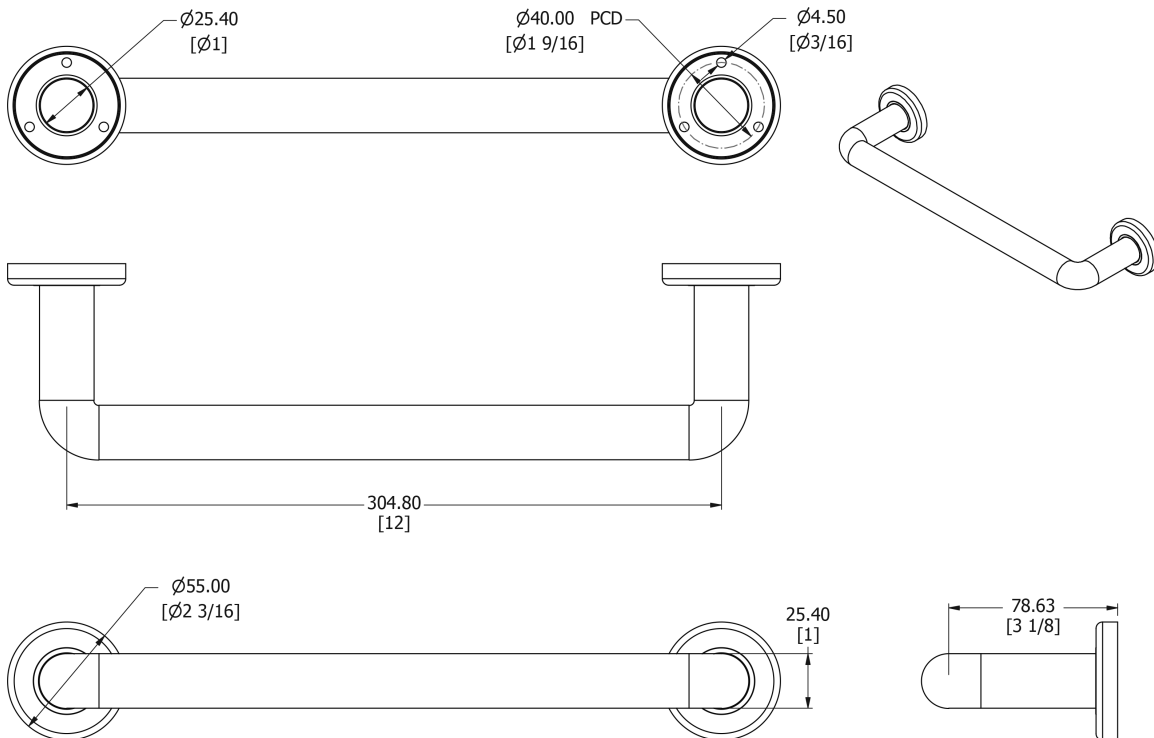

Specification Drawing

UK Customer Service

Leopold Street
Birmingham
B12 0UJ
Tel: +44 121 766 4200
Email: info@samuel-heath.com

US Customer Service

Federal I.D. No. 58-1504682
Email: usa@samuel-heath.com

Specification Enquiries

Design Centre Chelsea Harbour
1st Floor, North Dome, London
SW10 0XE
Tel: 020 7352 0249
Email: showroom@samuel-heath.com

1-05/09/2019