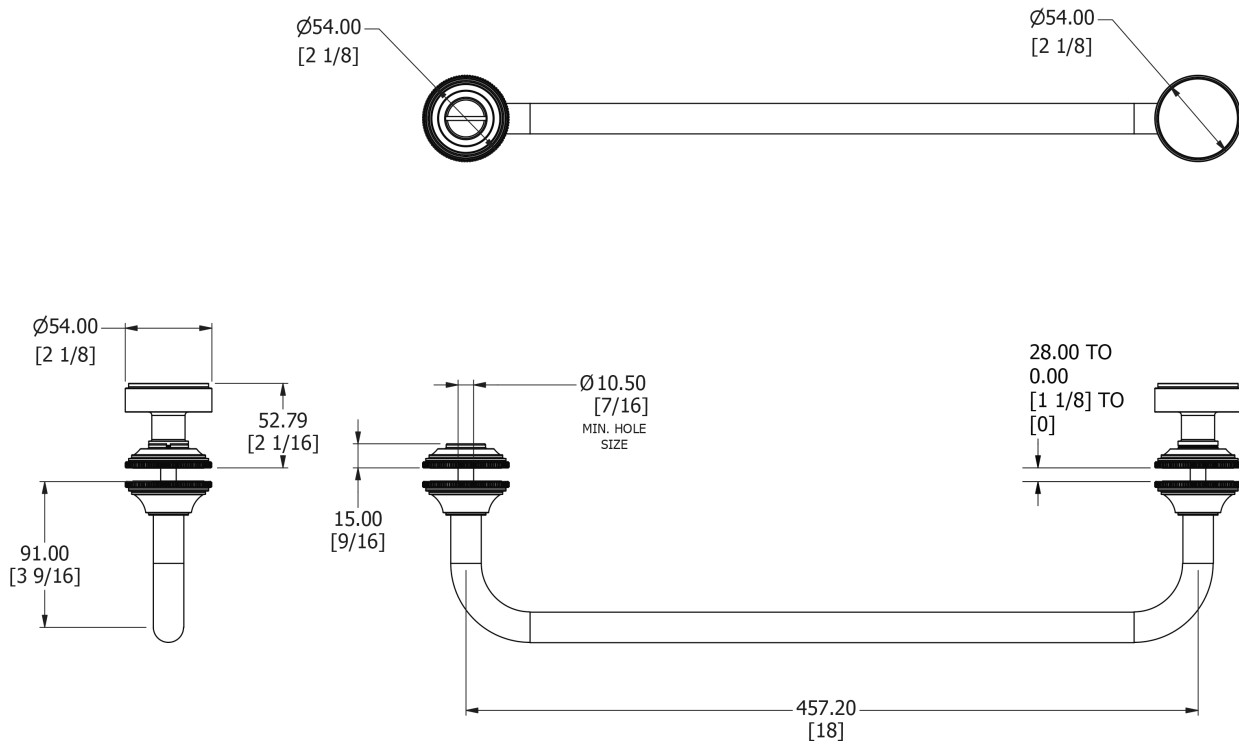

Specification Drawing

UK Customer Service

Leopold Street
Birmingham
B12 0UJ
Tel: +44 121 766 4200
Email: info@samuel-heath.com

US Customer Service

Federal I.D. No. 58-1504682
Email: usa@samuel-heath.com

Specification Enquiries

Design Centre Chelsea Harbour
1st Floor, North Dome, London
SW10 0XE
Tel: 020 7352 0249
Email: showroom@samuel-heath.com

1-05/09/2019