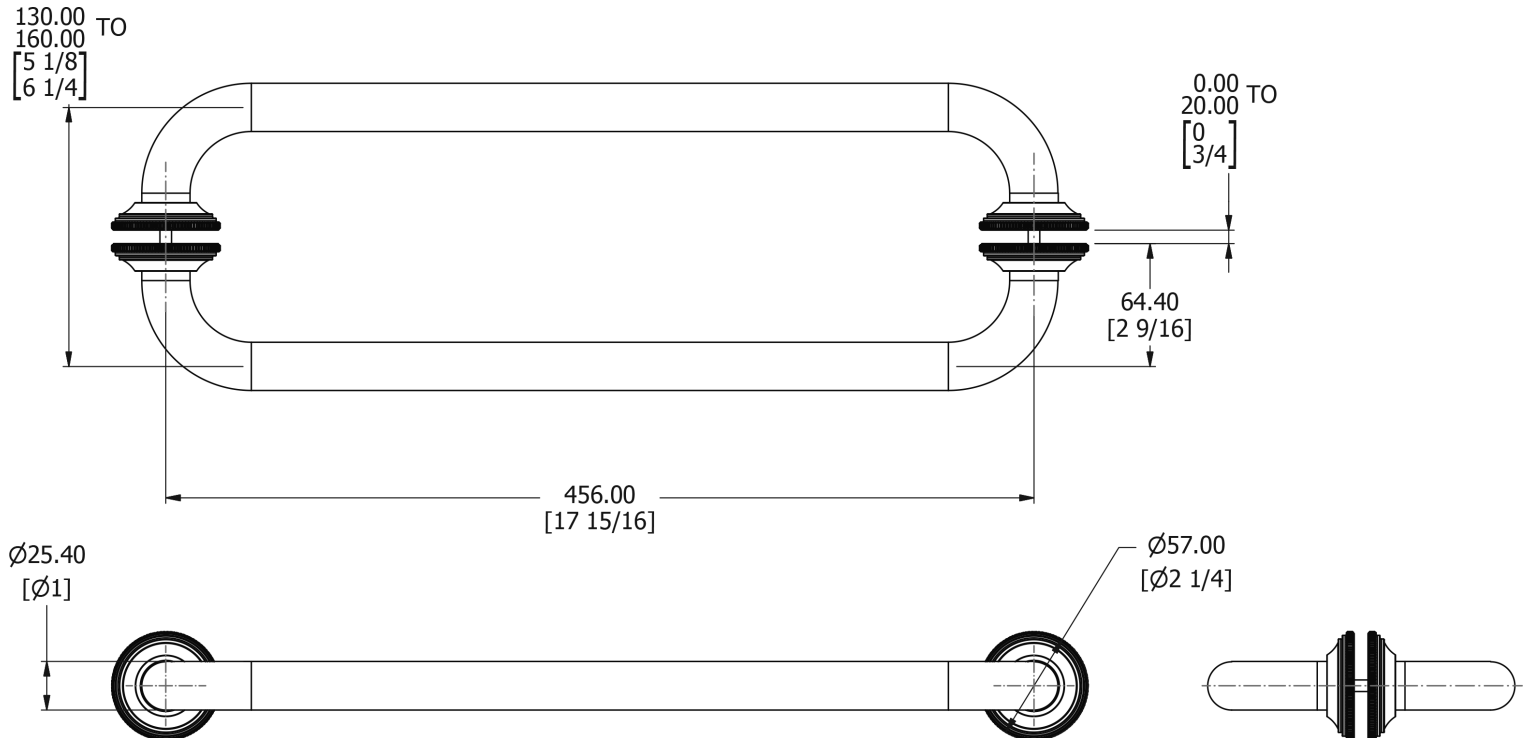

Specification Drawing

UK Customer Service

Leopold Street
Birmingham
B12 0UJ
Tel: +44 121 766 4200
Email: info@samuel-heath.com

US Customer Service

Federal I.D. No. 58-1504682
Email: usa@samuel-heath.com

Specification Enquiries

Design Centre Chelsea Harbour
1st Floor, North Dome, London
SW10 0XE
Tel: 020 7352 0249
Email: showroom@samuel-heath.com

1-05/09/2019