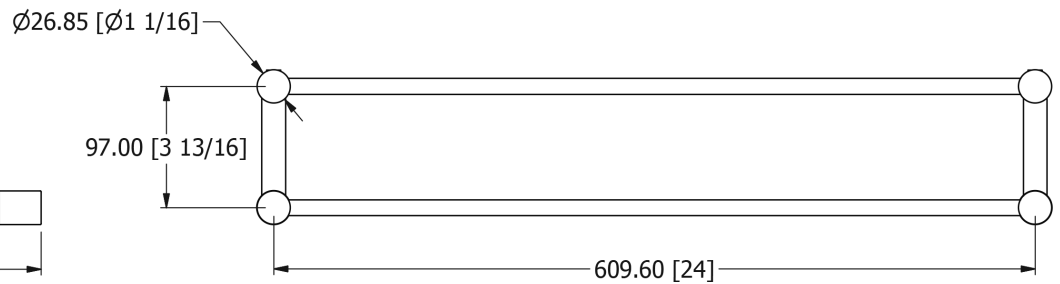

# SAMUEL HEATH

**Product Number:** N5173-A

**Description:** 24" Towel shelf

## Specification Drawing