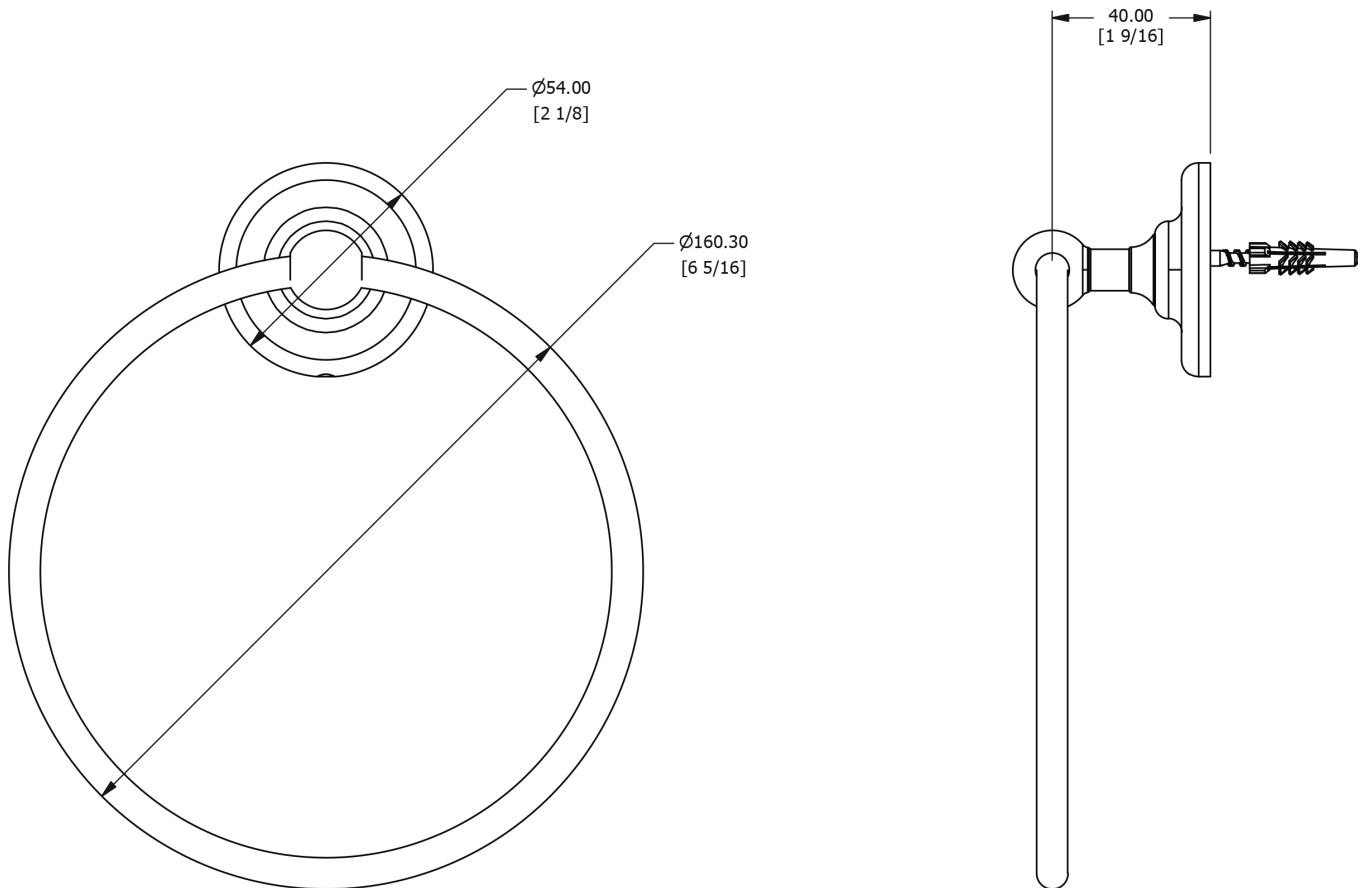

# SAMUEL HEATH

**Product Number:** N4398

**Description:** Towel ring

## Specification Drawing