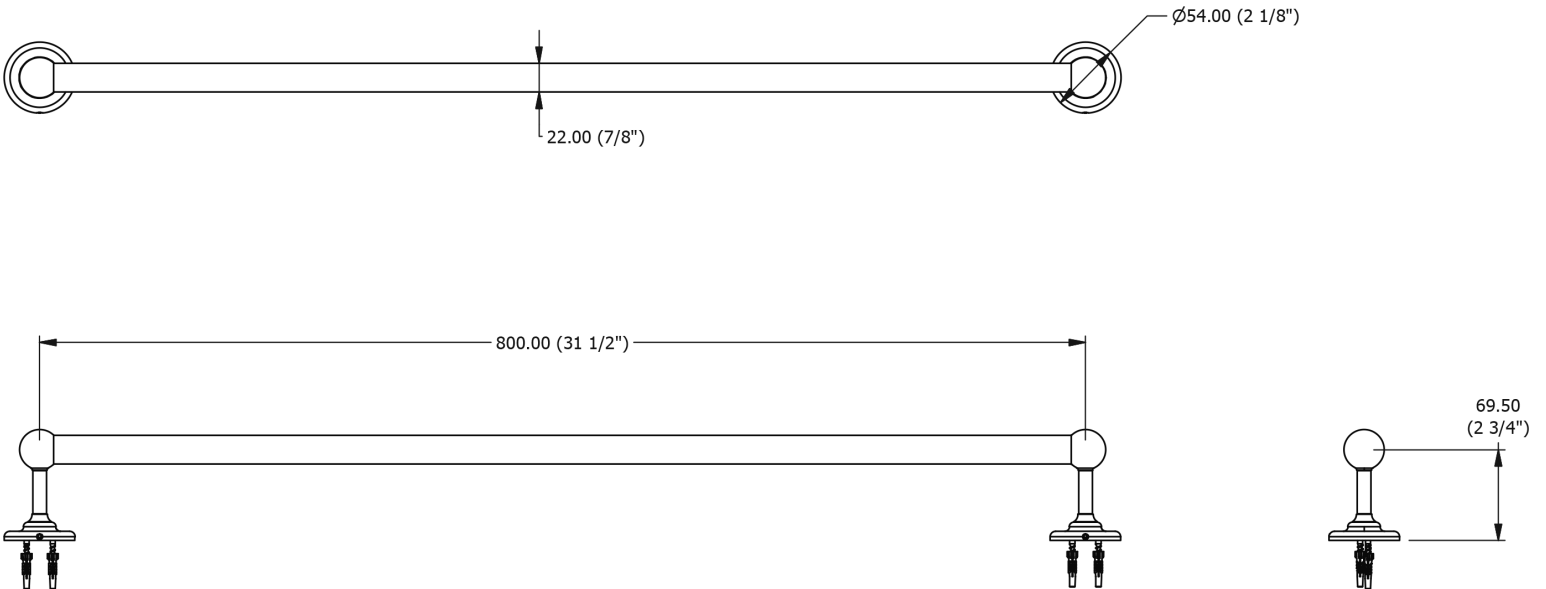

SAMUEL HEATH

Product Number: N4356-80-G

Description: 31 1/2" Single glass rail

Finishes Available

Specification Drawing

UK Customer Service

Leopold Street
Birmingham
B12 0UJ
Tel: +44 121 766 4200
Email: info@samuel-heath.com

US Customer Service

Federal I.D. No. 58-1504682
Email: usa@samuel-heath.com

Specification Enquiries

Design Centre Chelsea Harbour
1st Floor, North Dome, London
SW10 0XE
Tel: 020 7352 0249
Email: showroom@samuel-heath.com

1-05/09/2019