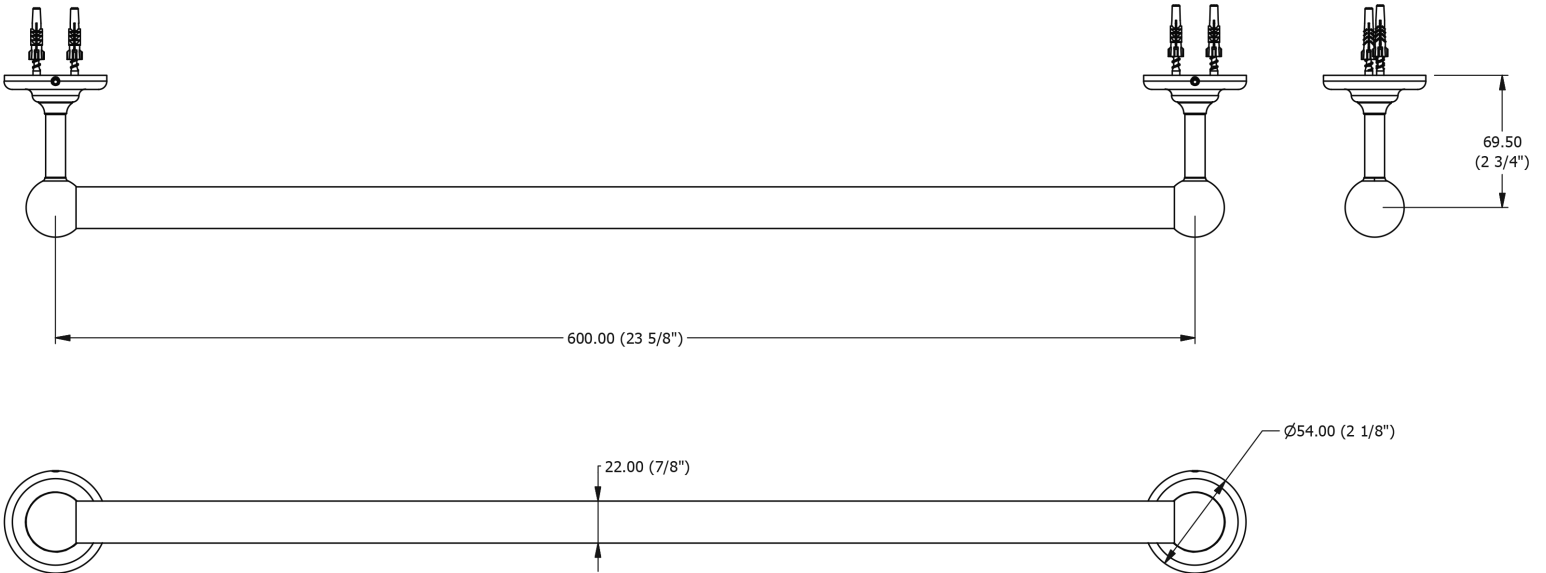

SAMUEL HEATH

Product Number: N4356-60-G

Description: 23 5/8" Single glass rail

Finishes Available

Specification Drawing

UK Customer Service

Leopold Street
Birmingham
B12 0UJ
Tel: +44 121 766 4200
Email: info@samuel-heath.com

US Customer Service

Federal I.D. No. 58-1504682
Email: usa@samuel-heath.com

Specification Enquiries

Design Centre Chelsea Harbour
1st Floor, North Dome, London
SW10 0XE
Tel: 020 7352 0249
Email: showroom@samuel-heath.com

1-05/09/2019