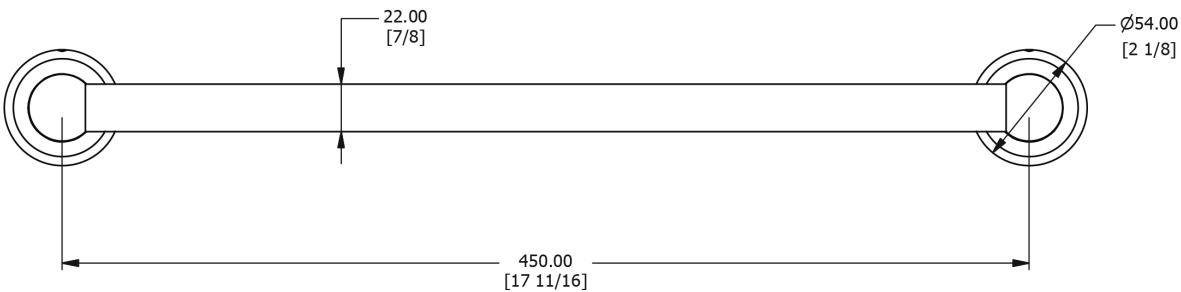

# SAMUEL HEATH

**Product Number:** N4356-45-G

**Description:** 17 11/16" Single glass rail

## Specification Drawing