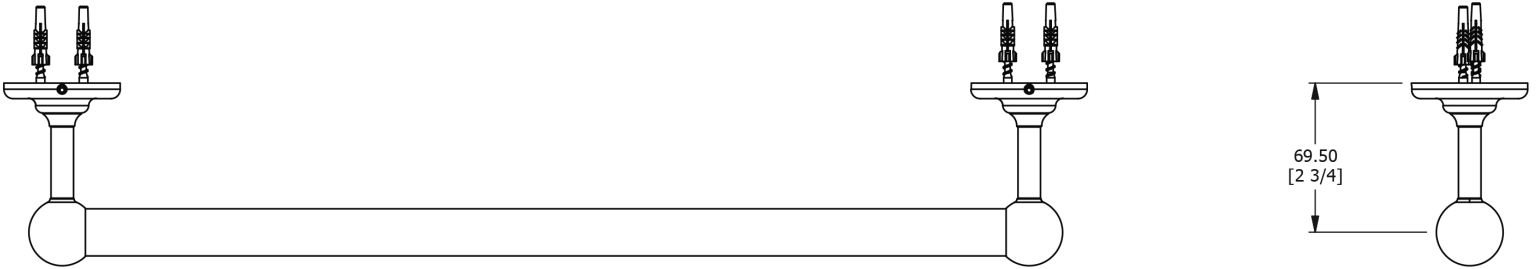

# SAMUEL HEATH

**Product Number:** N4356-45-G

**Description:** 17 11/16" Single glass rail

## Specification Drawing