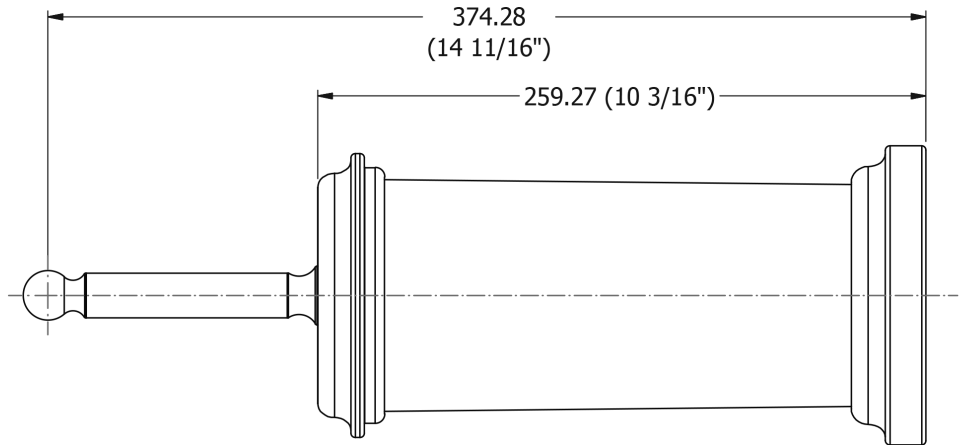

Specification Drawing

UK Customer Service

Leopold Street
Birmingham
B12 0UJ
Tel: +44 121 766 4200
Email: info@samuel-heath.com

US Customer Service

Federal I.D. No. 58-1504682
Email: usa@samuel-heath.com

Specification Enquiries

Design Centre Chelsea Harbour
1st Floor, North Dome, London
SW10 0XE
Tel: 020 7352 0249
Email: showroom@samuel-heath.com