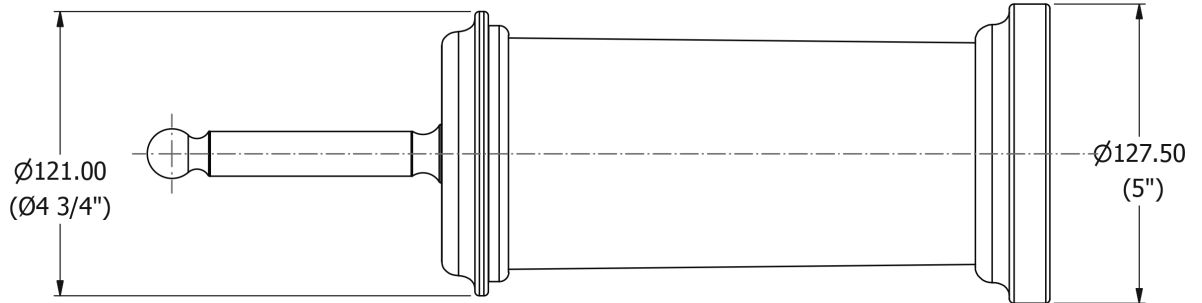

Specification Drawing

UK Customer Service

Leopold Street
Birmingham
B12 0UJ
Tel: +44 121 766 4200
Email: info@samuel-heath.com

US Customer Service

Federal I.D. No. 58-1504682
Email: usa@samuel-heath.com

Specification Enquiries

Design Centre Chelsea Harbour
1st Floor, North Dome, London
SW10 0XE
Tel: 020 7352 0249
Email: showroom@samuel-heath.com