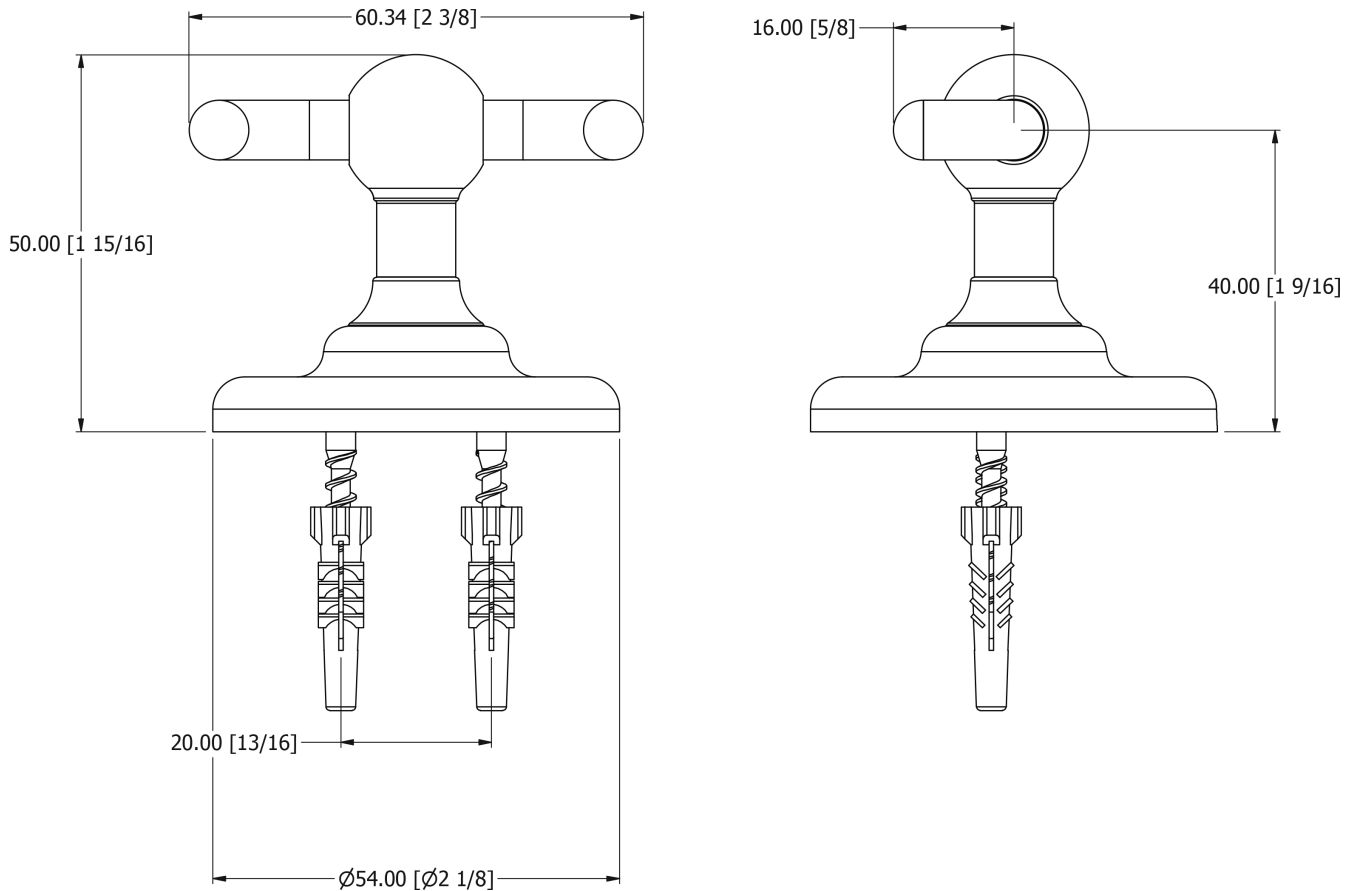

Specification Drawing

UK Customer Service

Leopold Street
Birmingham
B12 0UJ
Tel: +44 121 766 4200
Email: info@samuel-heath.com

US Customer Service

Federal I.D. No. 58-1504682
Email: usa@samuel-heath.com

Specification Enquiries

Design Centre Chelsea Harbour
1st Floor, North Dome, London
SW10 0XE
Tel: 020 7352 0249
Email: showroom@samuel-heath.com

1-05/09/2019