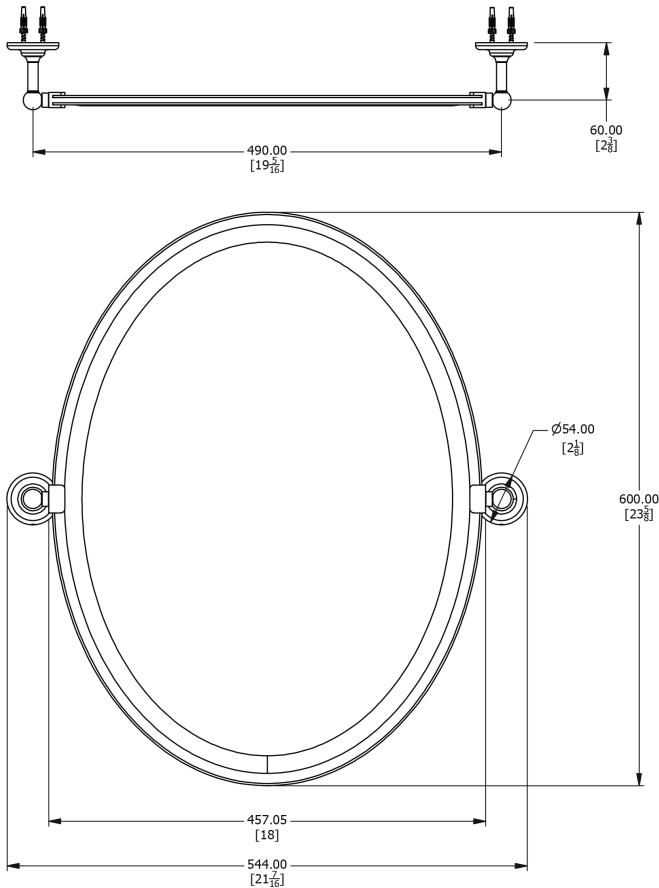

# SAMUEL HEATH

**Product Number:** N4346-B

**Description:** Framed mirror, 23 5/8" H x 17 11/16" W

## Specification Drawing