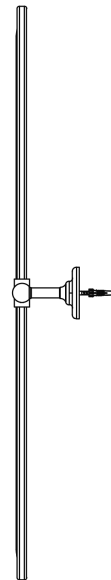

# SAMUEL HEATH

**Product Number:** N4346-B

**Description:** Framed mirror, 23 5/8" H x 17 11/16" W

## Finishes Available

Chrome Plate

Polished Nickel

Non Lacquered  
Brass

Antique Gold

## Specification Drawing