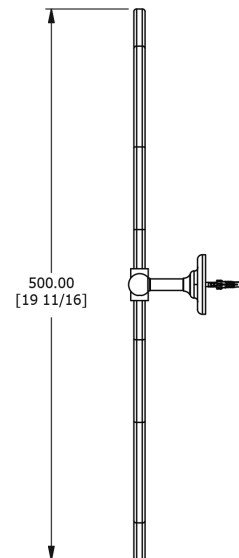

Specification Drawing

UK Customer Service

Leopold Street
Birmingham
B12 0UJ
Tel: +44 121 766 4200
Email: info@samuel-heath.com

US Customer Service

Federal I.D. No. 58-1504682
Email: usa@samuel-heath.com

Specification Enquiries

Design Centre Chelsea Harbour
1st Floor, North Dome, London
SW10 0XE
Tel: 020 7352 0249
Email: showroom@samuel-heath.com

1-05/09/2019