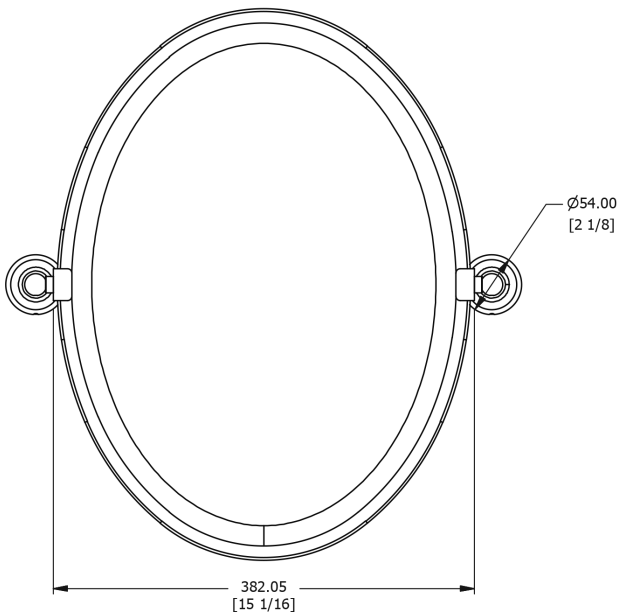

Specification Drawing

UK Customer Service

Leopold Street
Birmingham
B12 0UJ
Tel: +44 121 766 4200
Email: info@samuel-heath.com

US Customer Service

Federal I.D. No. 58-1504682
Email: usa@samuel-heath.com

Specification Enquiries

Design Centre Chelsea Harbour
1st Floor, North Dome, London
SW10 0XE
Tel: 020 7352 0249
Email: showroom@samuel-heath.com

1-05/09/2019