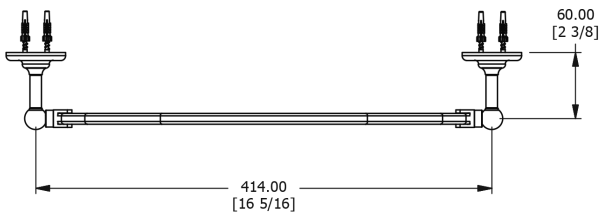

Specification Drawing

UK Customer Service

Leopold Street
Birmingham
B12 0UJ
Tel: +44 121 766 4200
Email: info@samuel-heath.com

US Customer Service

Federal I.D. No. 58-1504682
Email: usa@samuel-heath.com

Specification Enquiries

Design Centre Chelsea Harbour
1st Floor, North Dome, London
SW10 0XE
Tel: 020 7352 0249
Email: showroom@samuel-heath.com

1-05/09/2019