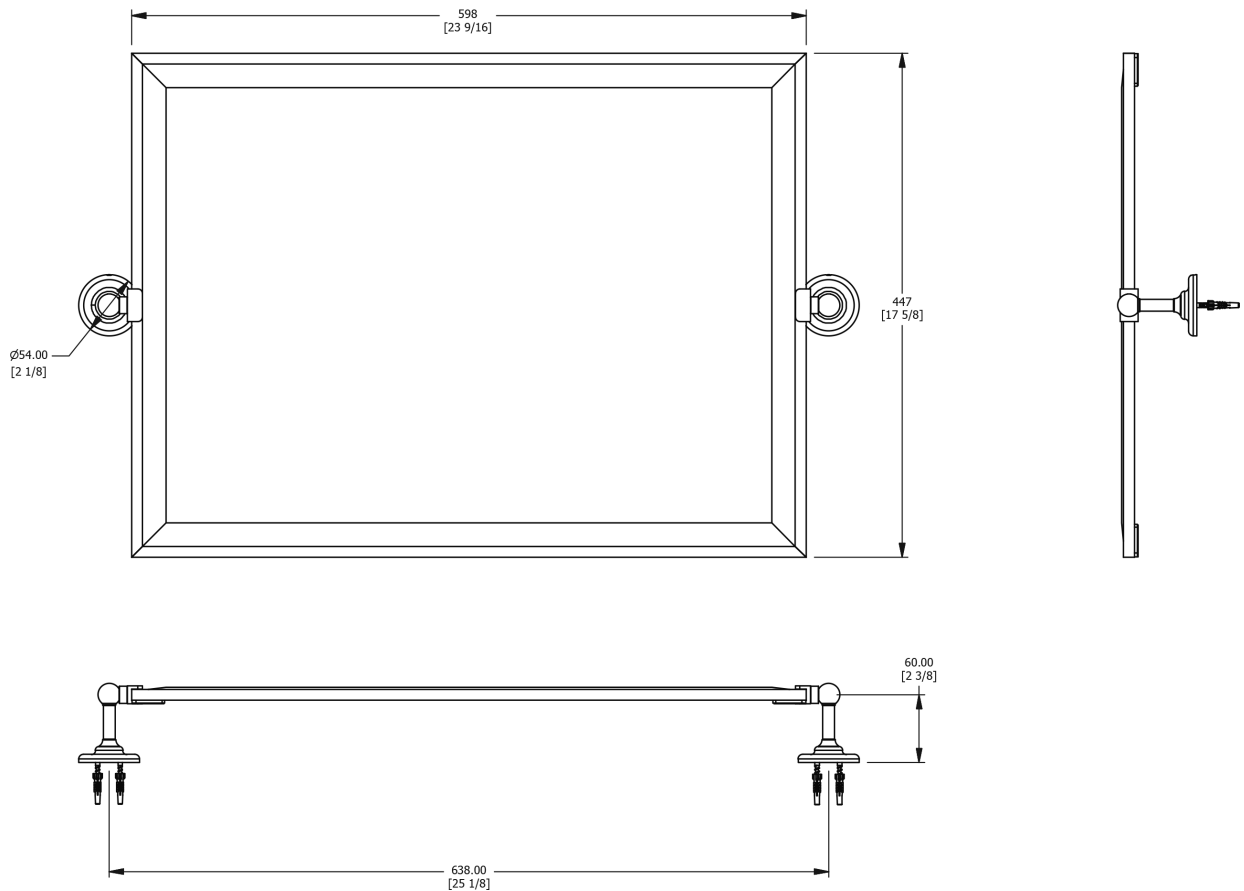

Specification Drawing

UK Customer Service

Leopold Street
Birmingham
B12 0UJ
Tel: +44 121 766 4200
Email: info@samuel-heath.com

US Customer Service

Federal I.D. No. 58-1504682
Email: usa@samuel-heath.com

Specification Enquiries

Design Centre Chelsea Harbour
1st Floor, North Dome, London
SW10 0XE
Tel: 020 7352 0249
Email: showroom@samuel-heath.com

1-05/09/2019