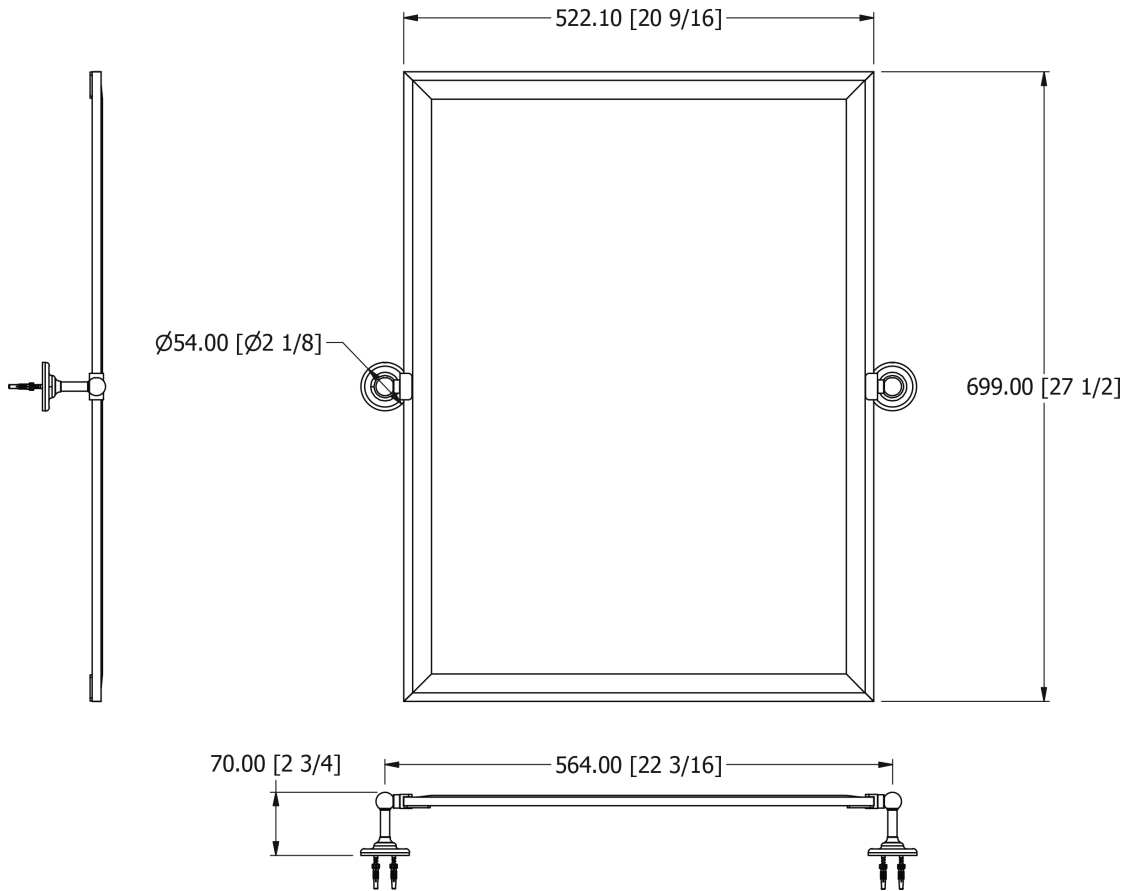

Specification Drawing

UK Customer Service

Leopold Street
Birmingham
B12 0UJ
Tel: +44 121 766 4200
Email: info@samuel-heath.com

US Customer Service

Federal I.D. No. 58-1504682
Email: usa@samuel-heath.com

Specification Enquiries

Design Centre Chelsea Harbour
1st Floor, North Dome, London
SW10 0XE
Tel: 020 7352 0249
Email: showroom@samuel-heath.com

1-05/09/2019