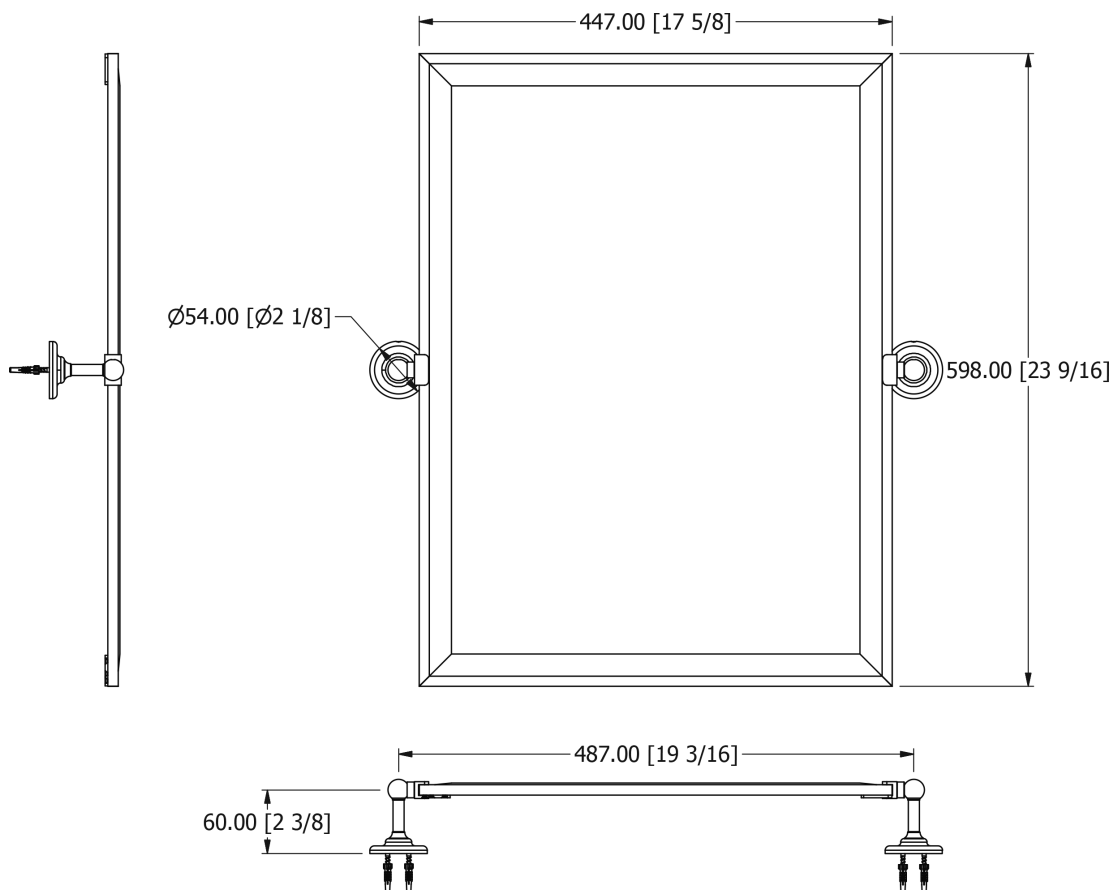

# SAMUEL HEATH

**Product Number:** N4343-B

**Description:** Framed mirror, 23 5/8" H x 17 11/16" W

## Specification Drawing