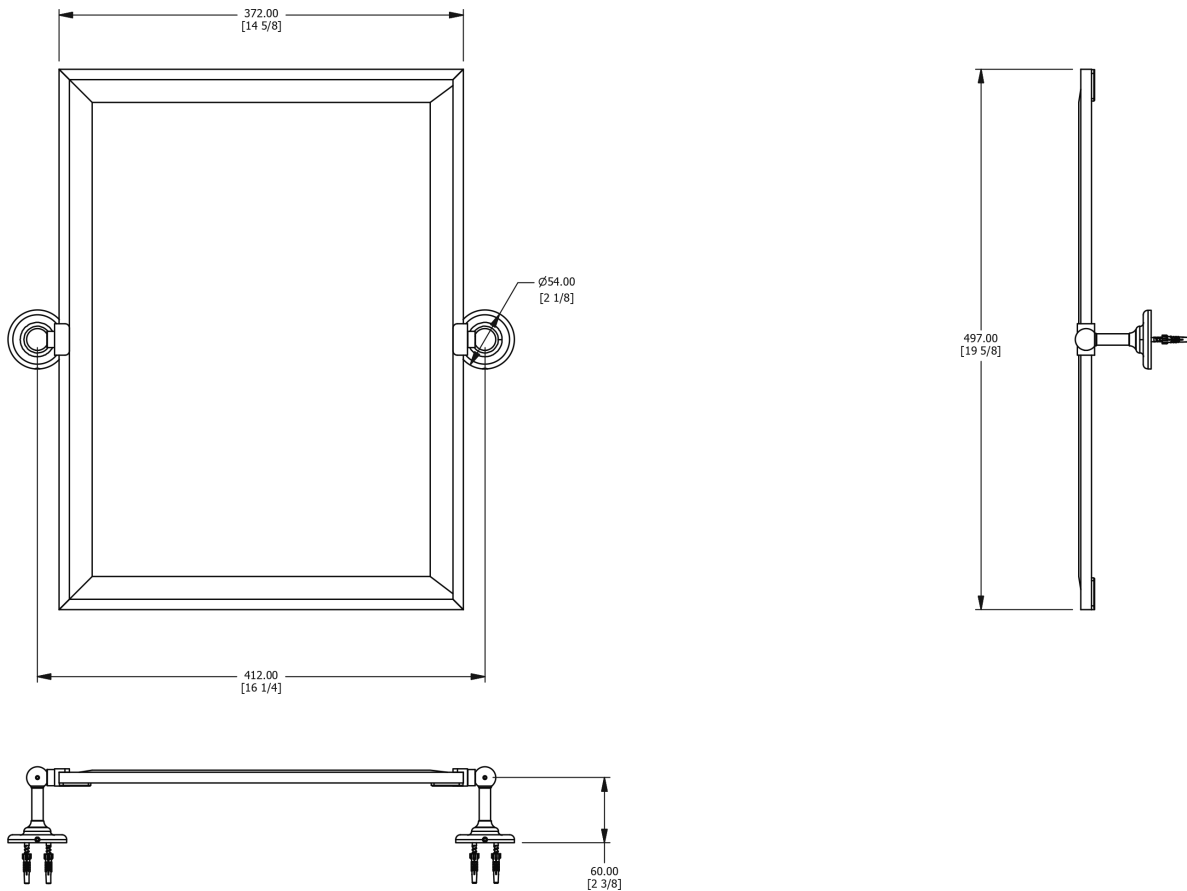

# SAMUEL HEATH

**Product Number:** N4343-A

**Description:** Framed mirror, 19 11/16" H x 14 3/4" W

## Specification Drawing