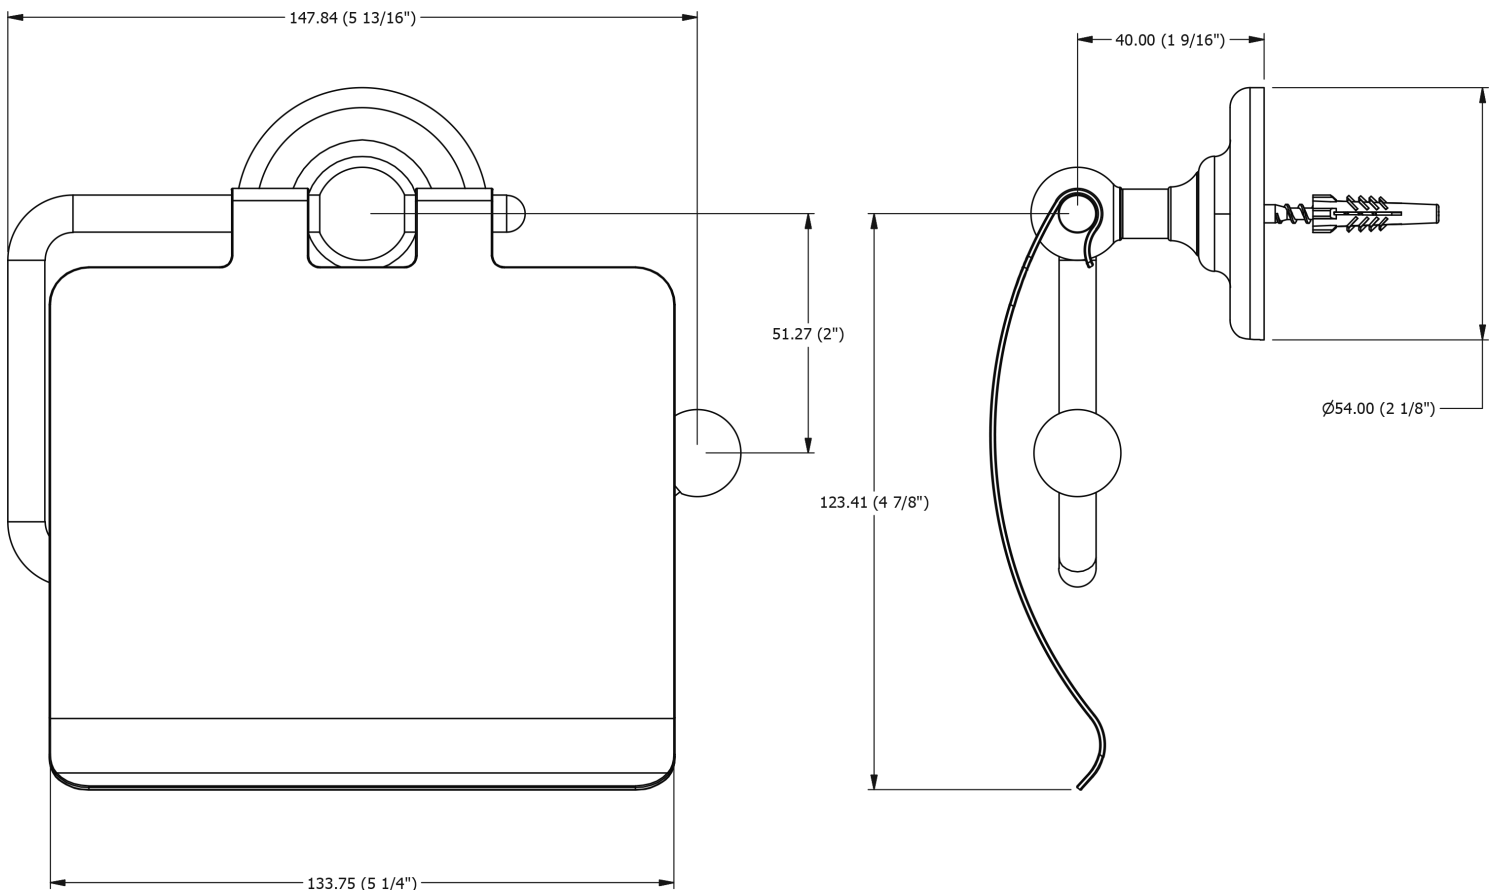

Specification Drawing

UK Customer Service

Leopold Street
Birmingham
B12 0UJ
Tel: +44 121 766 4200
Email: info@samuel-heath.com

US Customer Service

Federal I.D. No. 58-1504682
Email: usa@samuel-heath.com

Specification Enquiries

Design Centre Chelsea Harbour
1st Floor, North Dome, London
SW10 0XE
Tel: 020 7352 0249
Email: showroom@samuel-heath.com

1-05/09/2019