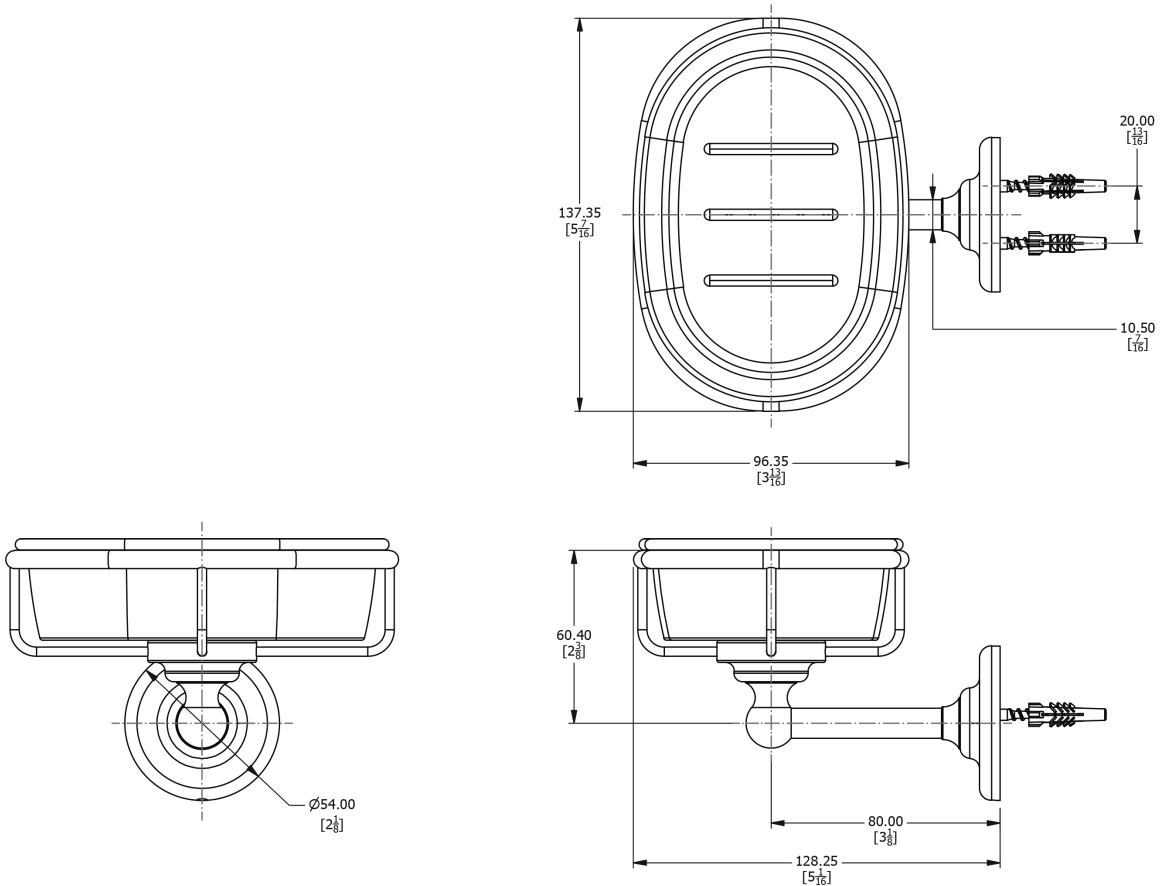

# SAMUEL HEATH

**Product Number:** N4334

**Description:** Soap dish

## Specification Drawing