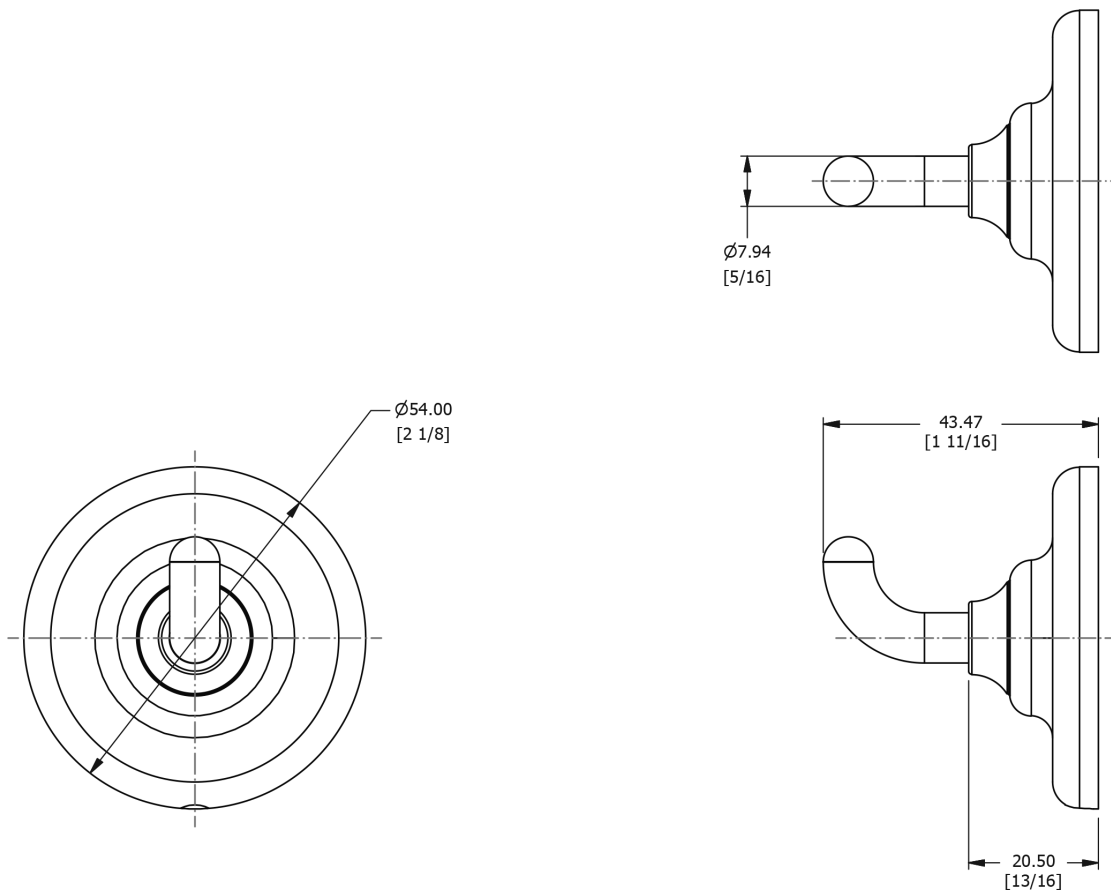

# SAMUEL HEATH

Product Number: N4332

Description: Hook

## Specification Drawing