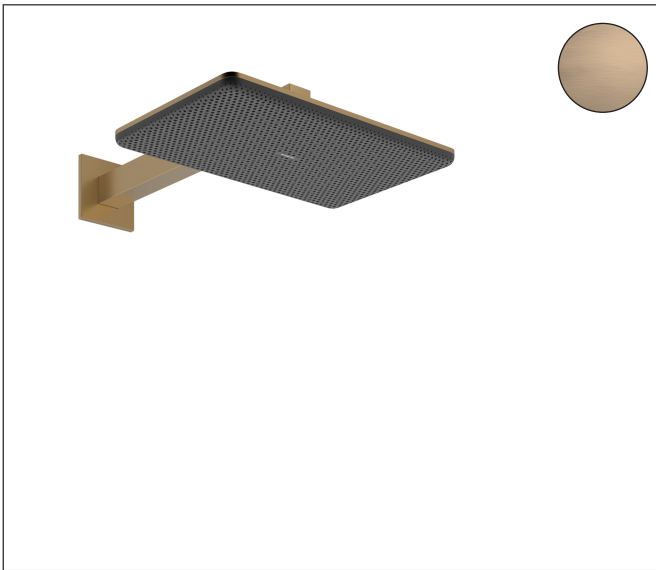

Brand hansgrohe
 Art. Name **Raindance Alive Q** Showerhead 210/340 2-Jet with Showerarm, 2.5 GPM
 Art. Nr. 24551141
 Surface Brushed Bronze
 Pos. 1

Product Picture

Features

- Consists of: showerhead, showerarm
- Showerhead size: 8 1/2" x 13 1/2"
- Spray type: PowderRain, Rain
- Maximum flow rate : 2.5 GPM
- DropGuard reduces the dripping after stopping the shower to just a few seconds
- Design cover can be removed easily and without tools for cleaning
- Design cover surface: graphite
- Design cover conceals the nozzles
- Flat, minimalist design
- Mounting type: concealed
- Connection type: rough
- Not included: rough

Drawing

Technology

Spray Types