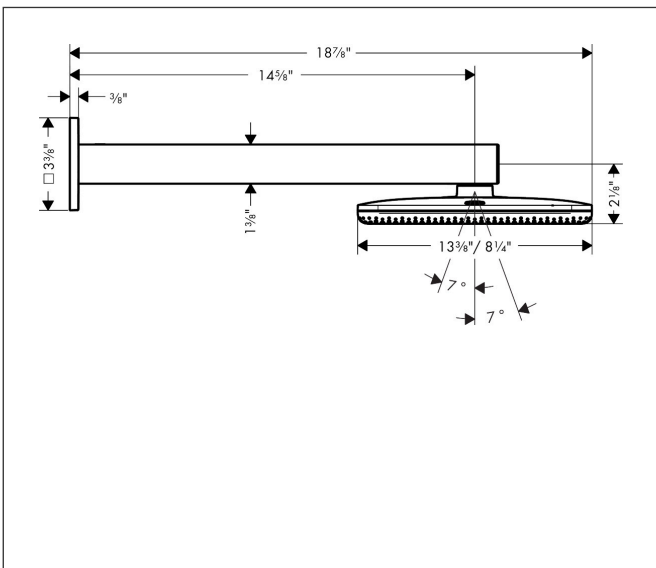

Brand hansgrohe
 Art. Name **Raindance Alive Q** Showerhead 210/340 2-Jet with Showerarm, 2.5 GPM
 Art. Nr. 24551141
 Surface Brushed Bronze
 Pos. 1

Product Picture

Features

- Consists of: showerhead, showerarm
- Showerhead size: 8 1/2" x 13 1/2"
- Spray type: PowderRain, Rain
- Maximum flow rate : 2.5 GPM
- DropGuard reduces the dripping after stopping the shower to just a few seconds
- Design cover can be removed easily and without tools for cleaning
- Design cover surface: graphite
- Design cover conceals the nozzles
- Flat, minimalist design
- Mounting type: concealed
- Connection type: rough
- Not included: rough

Drawing

Technology

Spray Types