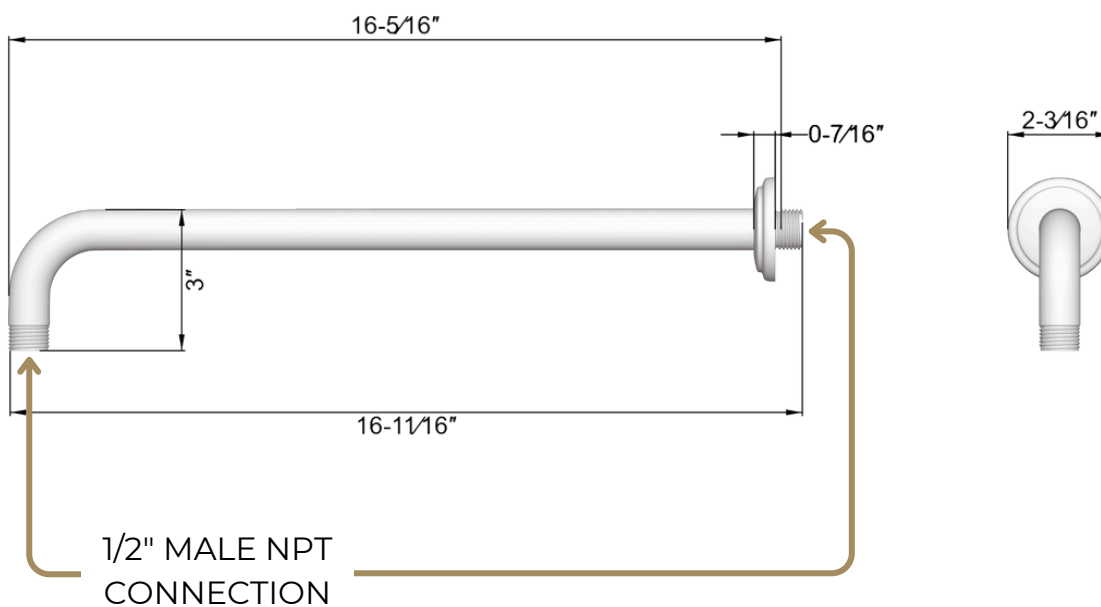

PS136CL

artos®

Classic Thermostatic Shower Trim Kit with Wall Mount Shower Head, Hand Held Shower on Slide Bar

PRODUCT DIMENSIONS

PRODUCT SKU

F902-1CL