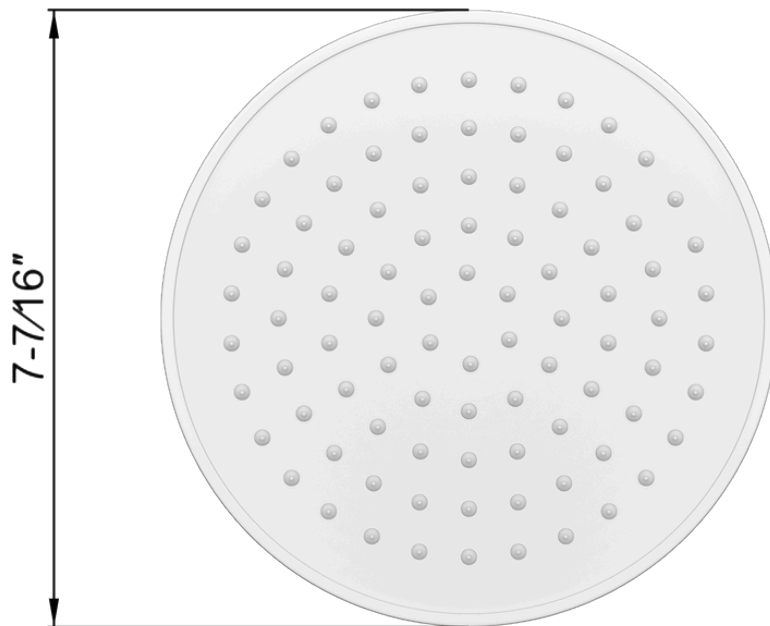

PS136CL

artos®

Classic Thermostatic Shower Trim Kit with Wall Mount Shower Head, Hand Held Shower on Slide Bar

PRODUCT DIMENSIONS

PRODUCT SKU

F901-22