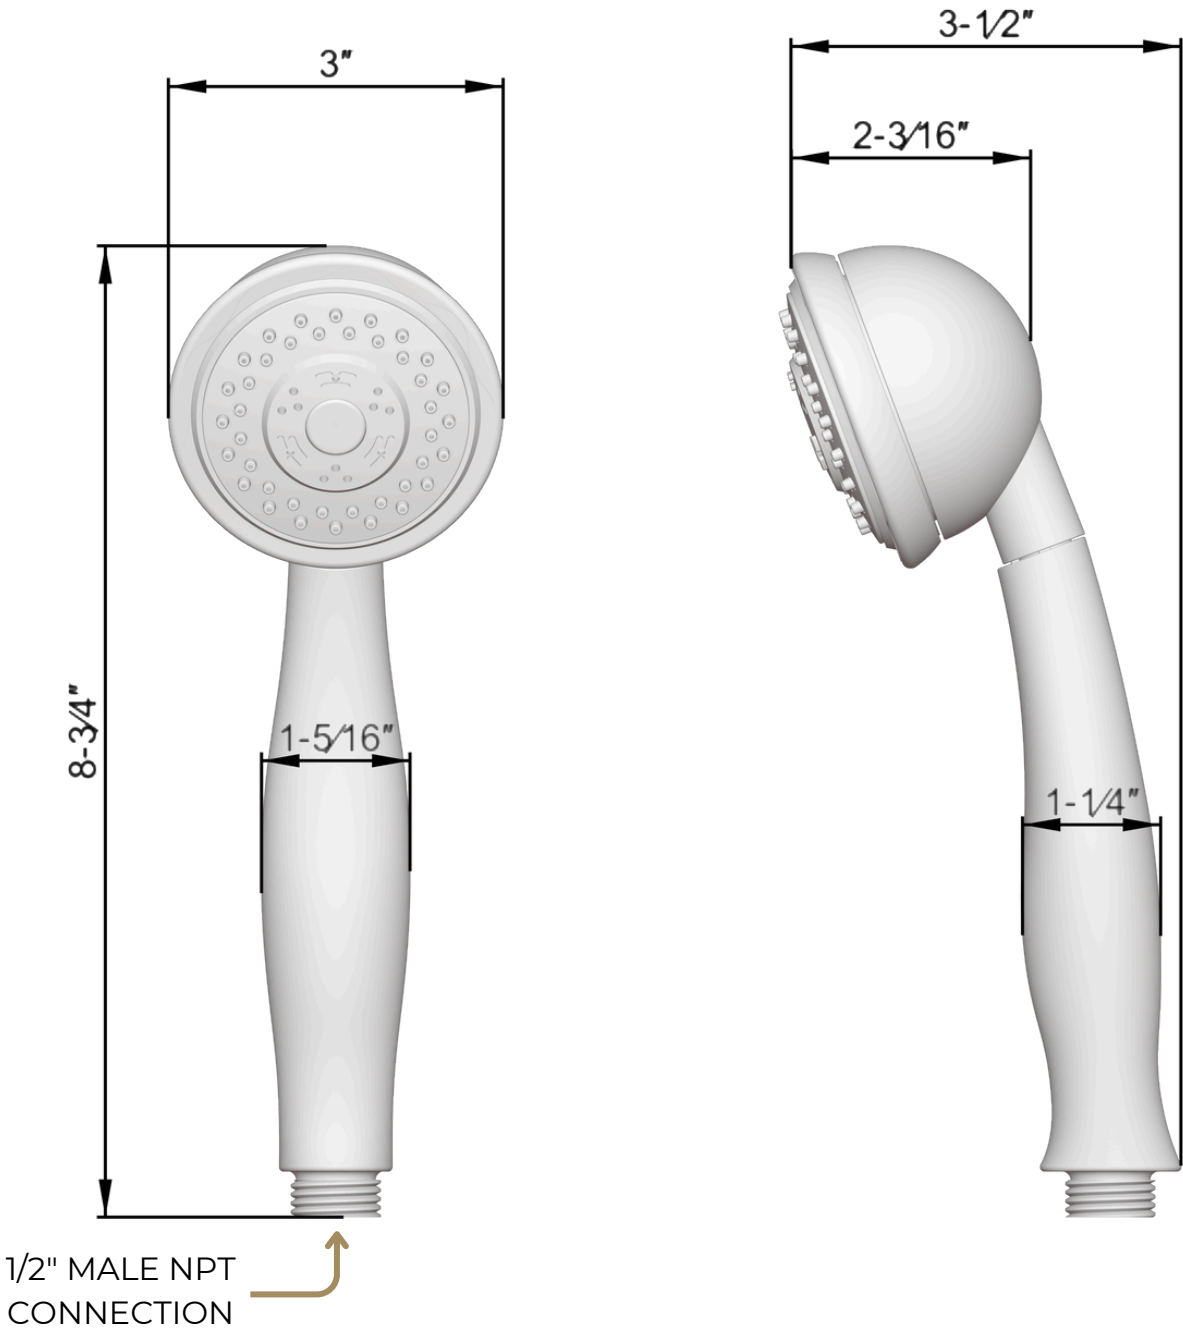

PS136CL

artos®

Classic Thermostatic Shower Trim Kit with Wall Mount Shower Head, Hand Held Shower on Slide Bar

PRODUCT DIMENSIONS

PRODUCT SKU

F901-23