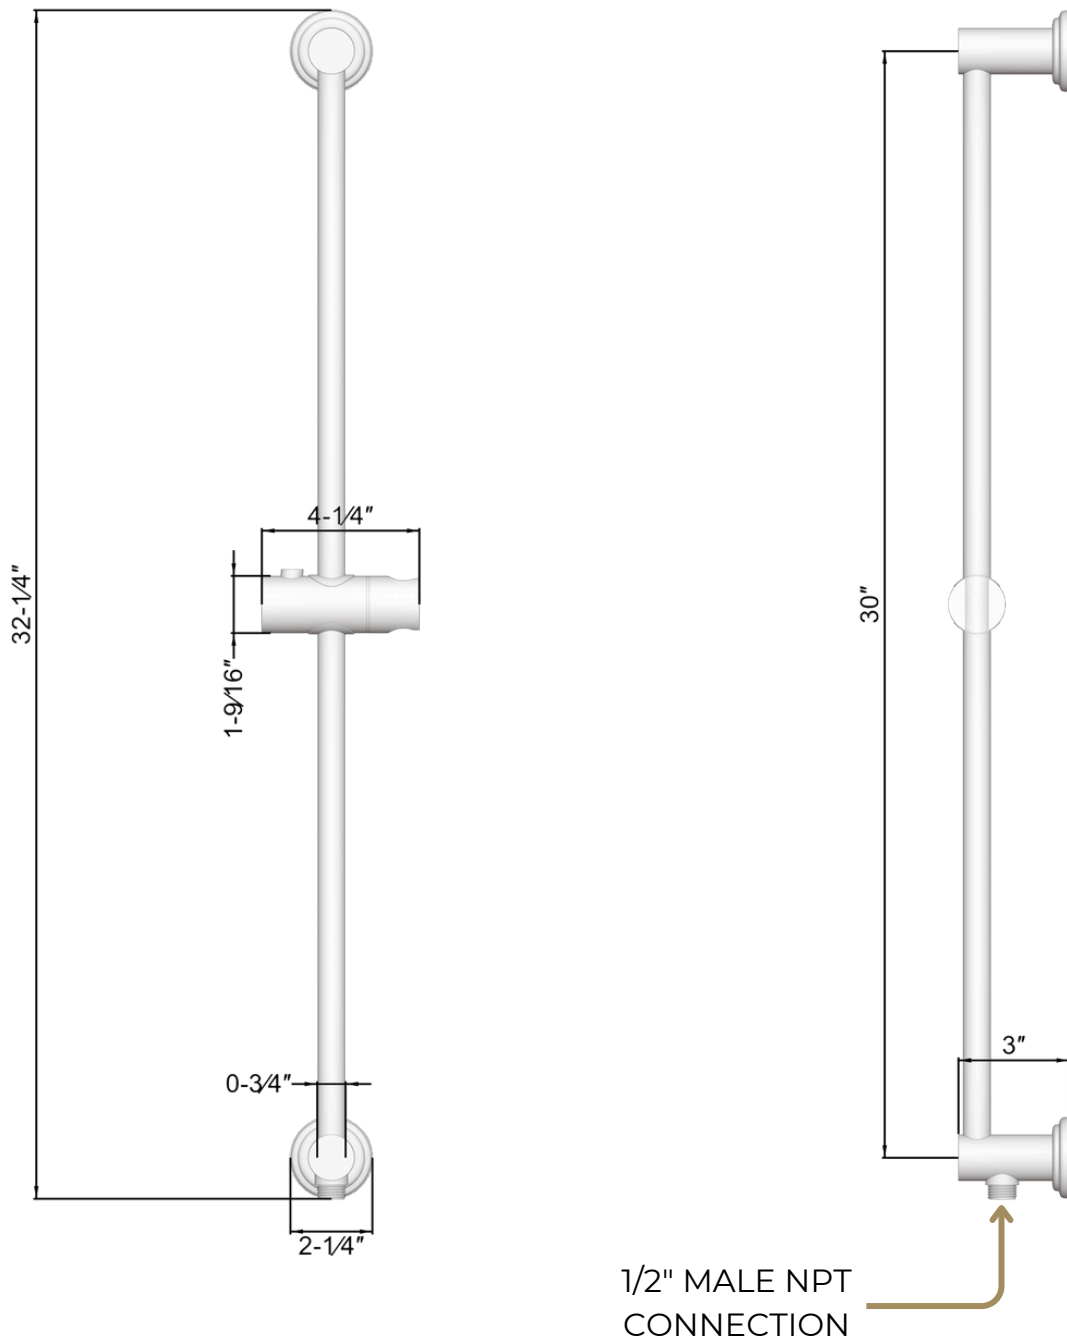

PS136CL

artos®

Classic Thermostatic Shower Trim Kit with Wall Mount Shower Head, Hand Held Shower on Slide Bar

PRODUCT DIMENSIONS

PRODUCT SKU

F907-91