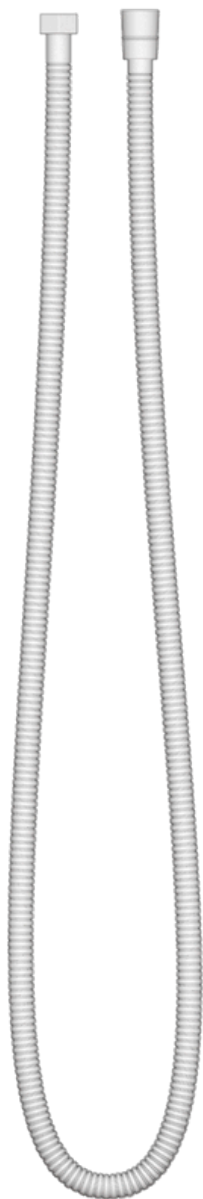

PS136CL

Classic Thermostatic Shower Trim Kit with Wall Mount Shower Head, Hand Held Shower on Slide Bar

artos®

PRODUCT DIMENSIONS

PRODUCT SKU

F902-8

METAL SHOWER HOSE

1/2" FEMALE NPT CONNECTIONS
60" IN LENGTH