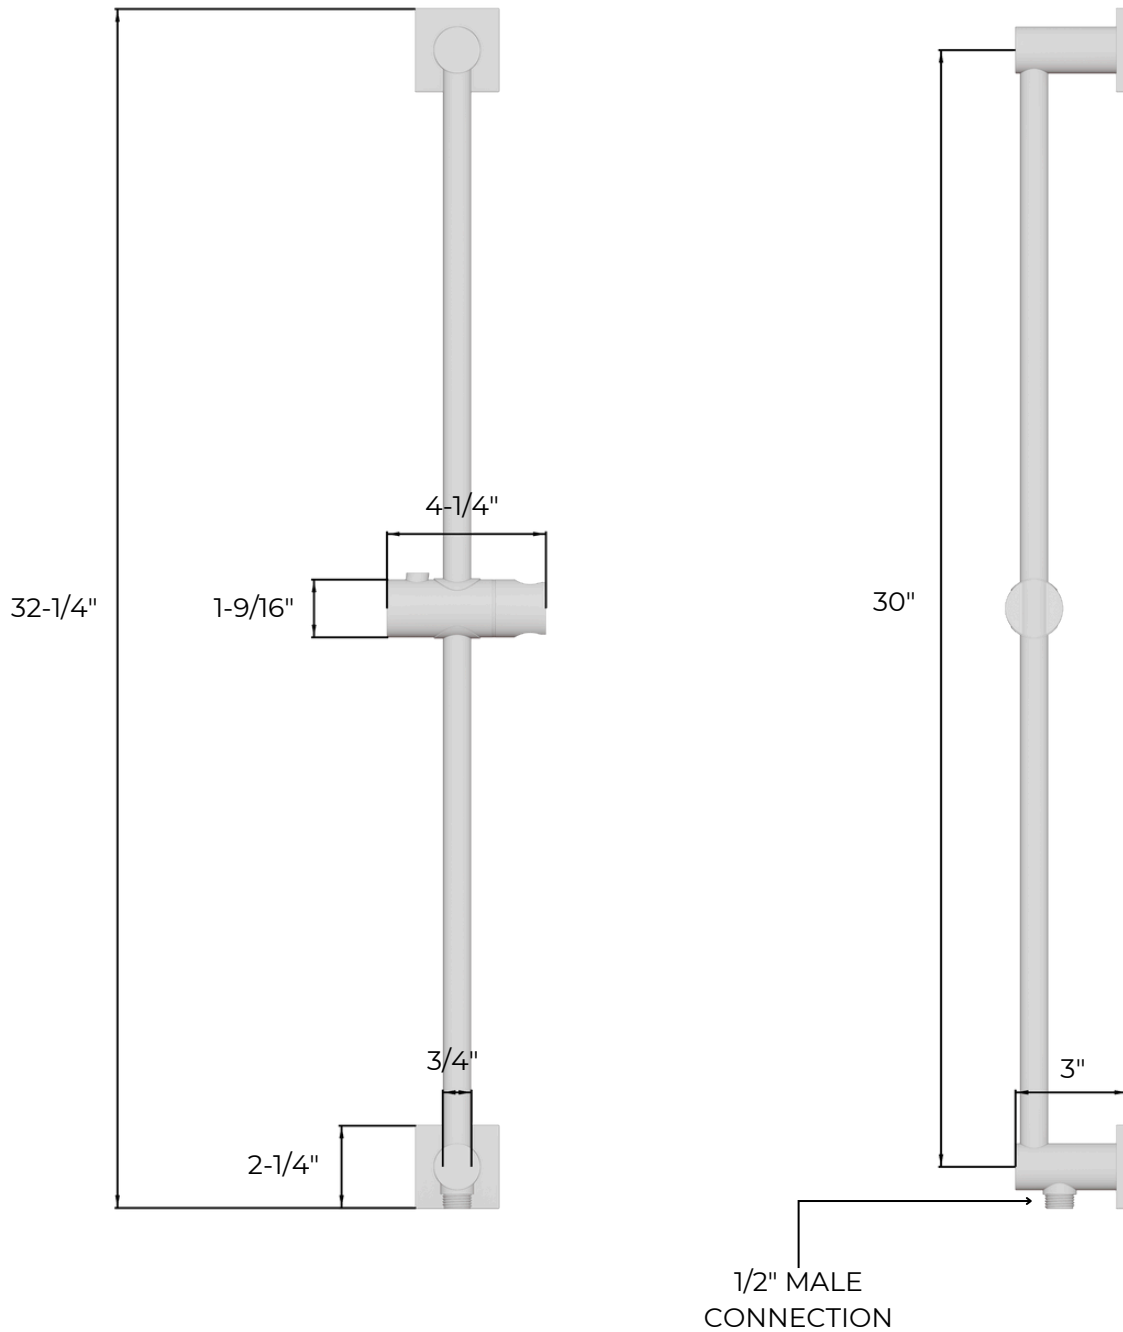

F907-86

Square + Round Flexible Hose Integrated
Slidebar Kit

artos®

OPERATING SPECIFICATIONS

OPERATING PRESSURE

Minimum: 15 psi

Maximum: 125 psi

Above 90psi it may be necessary to install
a pressure reducer

OPERATING TEMPERATURE

Maximum: 176°

FLOW CAPACITY

1.8 USGPM

F907-86

Square + Round Flexible Hose Integrated
Slider Kit

artos®

PRODUCT DIMENSIONS

PRODUCT SKU

F907-87

F907-86

Square + Round Flexible Hose Integrated
Slidebar Kit

artos®

PRODUCT DIMENSIONS

PRODUCT SKU

F901-3

F907-86

Square + Round Flexible Hose Integrated
Slidebar Kit

artos®

PRODUCT DIMENSIONS

PRODUCT SKU

F902-8

METAL SHOWER HOSE

1/2" FEMALE CONNECTIONS
60" IN LENGTH