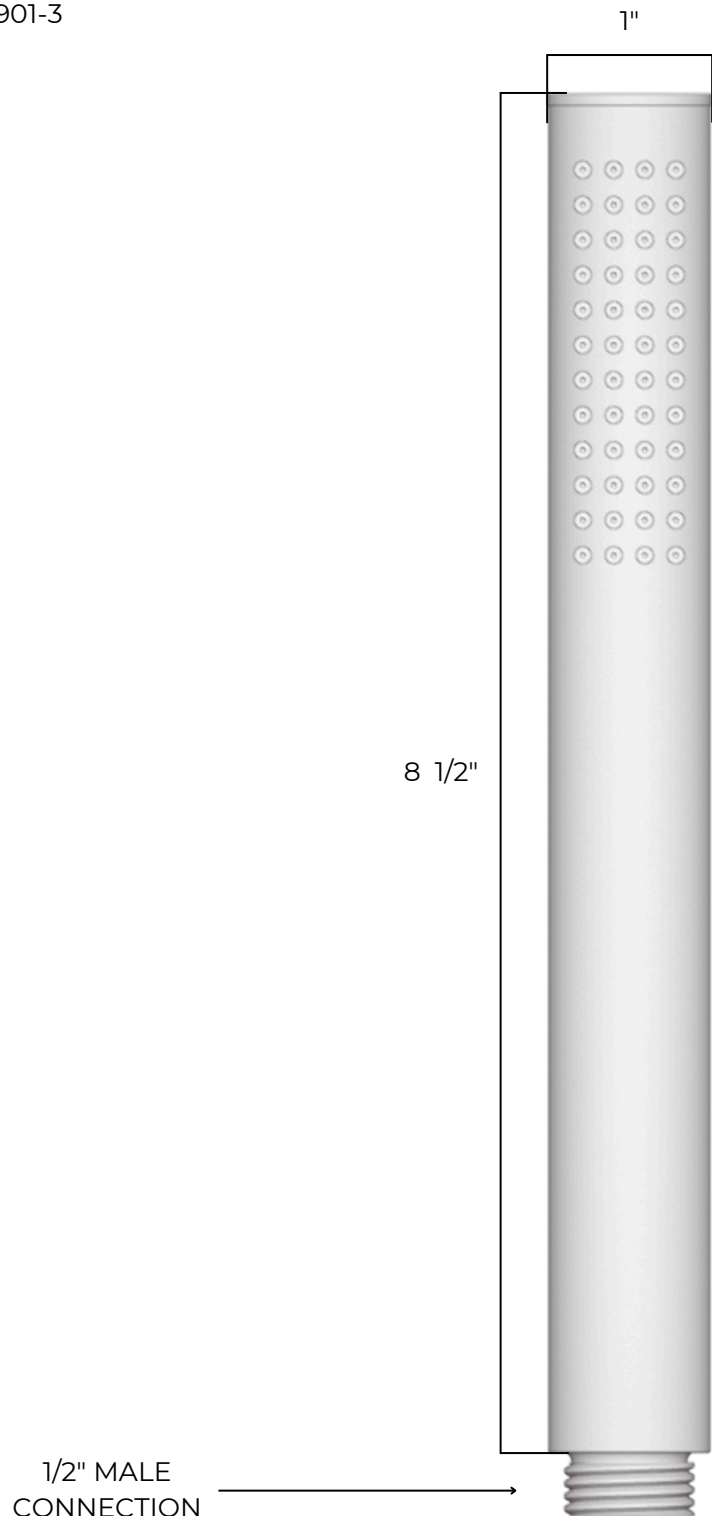

F907-86

Square + Round Flexible Hose Integrated
Slidebar Kit

artos®

OPERATING SPECIFICATIONS

OPERATING PRESSURE

Minimum: 15 psi

Maximum: 125 psi

Above 90psi it may be necessary to install
a pressure reducer

OPERATING TEMPERATURE

Maximum: 176°

FLOW CAPACITY

1.8 USGPM

F907-86

Square + Round Flexible Hose Integrated
Slider Kit

artos®

PRODUCT DIMENSIONS

PRODUCT SKU

F907-87

F907-86

Square + Round Flexible Hose Integrated
Slidebar Kit

artos®

PRODUCT DIMENSIONS

PRODUCT SKU

F901-3

F907-86

Square + Round Flexible Hose Integrated
Slidebar Kit

artos®

PRODUCT DIMENSIONS

PRODUCT SKU

F902-8

METAL SHOWER HOSE

1/2" FEMALE CONNECTIONS
60" IN LENGTH