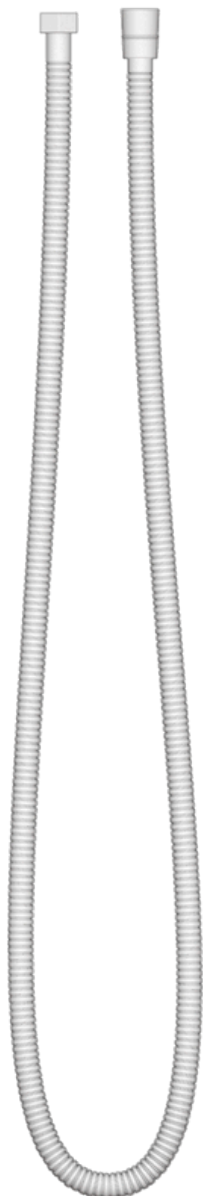

F907-86

Square + Round Flexible Hose Integrated
Slidebar Kit

artos®

OPERATING SPECIFICATIONS

OPERATING PRESSURE

Minimum: 15 psi

Maximum: 125 psi

Above 90psi it may be necessary to install
a pressure reducer

OPERATING TEMPERATURE

Maximum: 176°

FLOW CAPACITY

1.8 USGPM

F907-86

Square + Round Flexible Hose Integrated
Slider Kit

artos®

PRODUCT DIMENSIONS

PRODUCT SKU

F907-87

F907-86

Square + Round Flexible Hose Integrated
Slidebar Kit

artos®

PRODUCT DIMENSIONS

PRODUCT SKU

F901-3

F907-86

Square + Round Flexible Hose Integrated
Slidebar Kit

artos®

PRODUCT DIMENSIONS

PRODUCT SKU

F902-8

METAL SHOWER HOSE

1/2" FEMALE CONNECTIONS
60" IN LENGTH