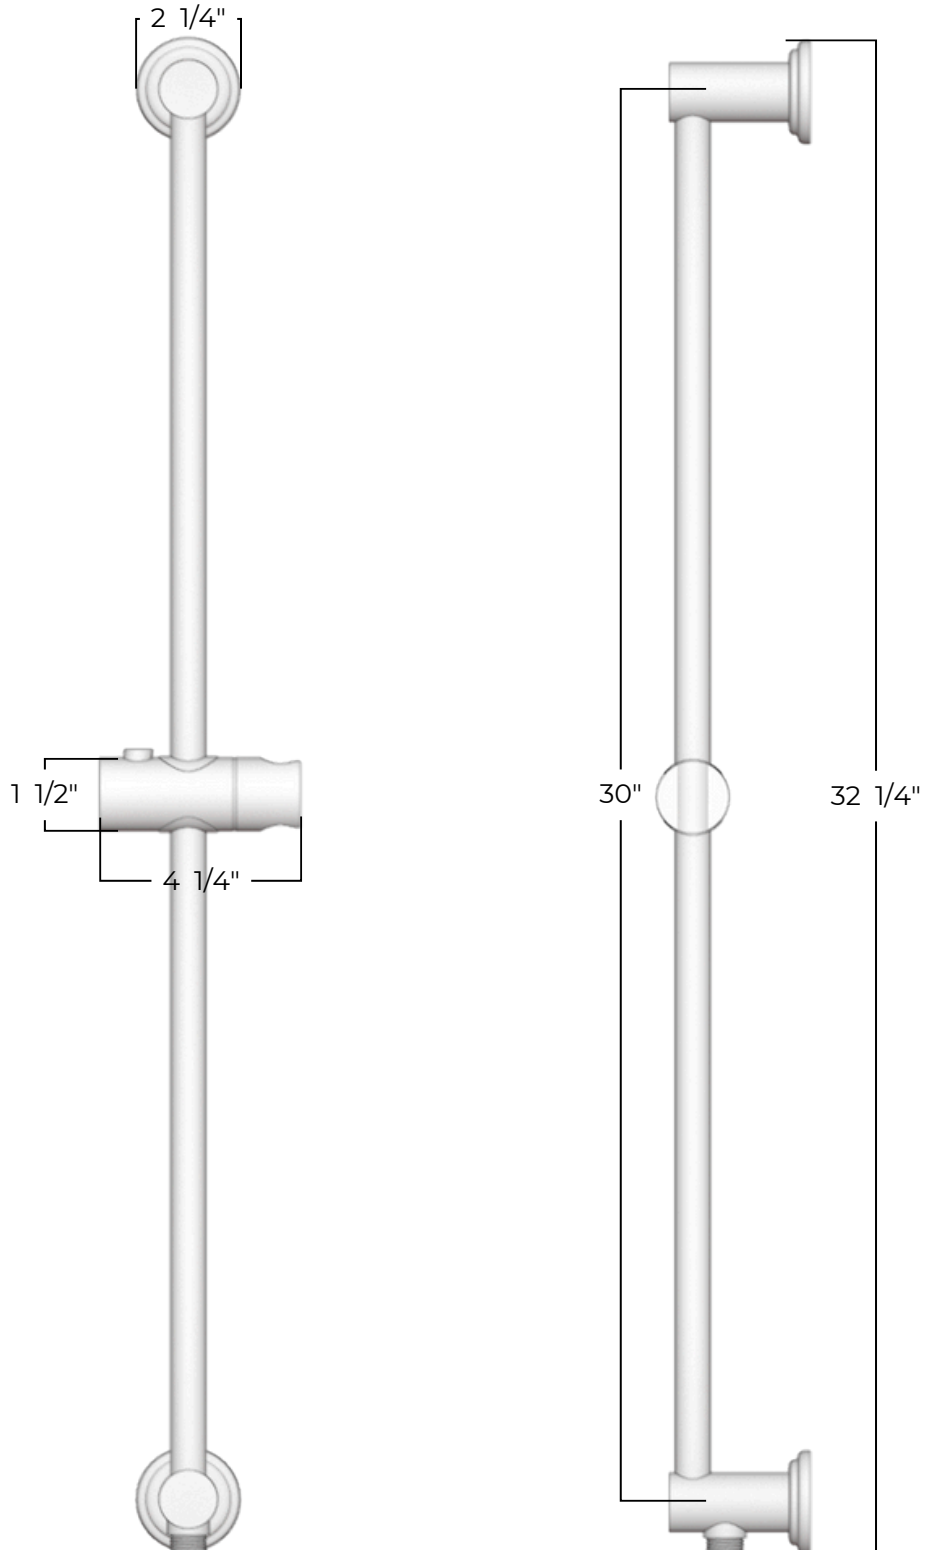

F907-94

artos®

Classic Multifunction Flexible Hose Integrated
Slidebar Kit

OPERATING SPECIFICATIONS

F907-94

Classic Multifunction Flexible Hose Integrated
Slidebar Kit

artos®

PRODUCT DIMENSIONS

PRODUCT SKU

F907-91

F907-94

Classic Multifunction Flexible Hose Integrated
Sidebar Kit

artos®

PRODUCT DIMENSIONS

PRODUCT SKU

F901-23

F907-94

Classic Multifunction Flexible Hose Integrated
Slidebar Kit

artos®

PRODUCT DIMENSIONS

PRODUCT SKU

F902-8

METAL SHOWER HOSE

1/2" FEMALE CONNECTIONS
60" IN LENGTH