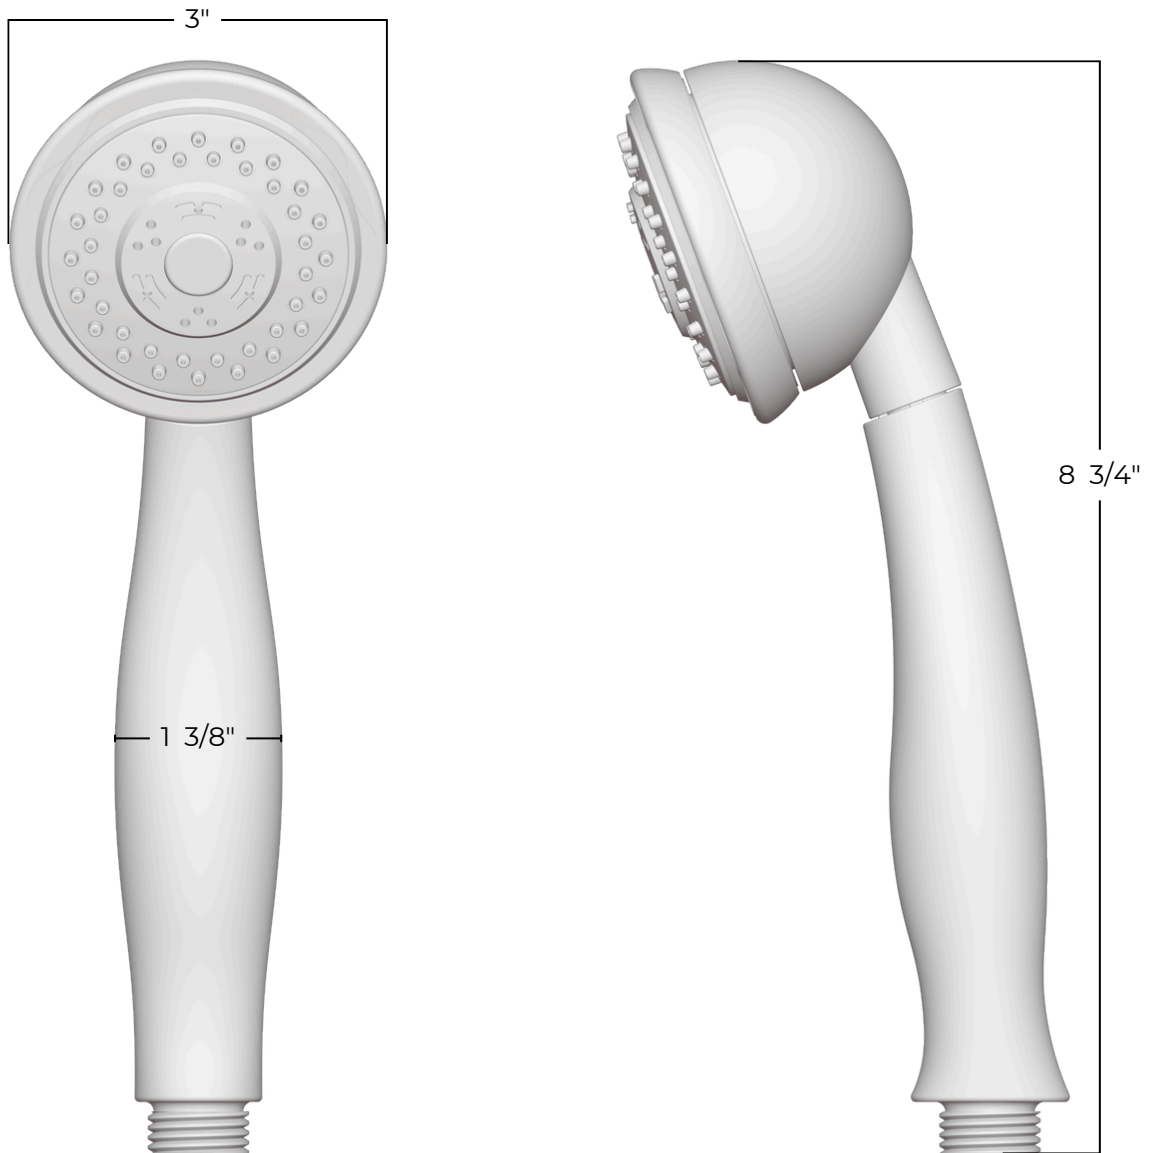

F907-94

artos®

Classic Multifunction Flexible Hose Integrated
Slidebar Kit

OPERATING SPECIFICATIONS

F907-94

Classic Multifunction Flexible Hose Integrated
Slidebar Kit

artos®

PRODUCT DIMENSIONS

PRODUCT SKU

F907-91

F907-94

Classic Multifunction Flexible Hose Integrated
Sidebar Kit

artos®

PRODUCT DIMENSIONS

PRODUCT SKU

F901-23

F907-94

Classic Multifunction Flexible Hose Integrated
Slidebar Kit

artos®

PRODUCT DIMENSIONS

PRODUCT SKU

F902-8

METAL SHOWER HOSE

1/2" FEMALE CONNECTIONS
60" IN LENGTH