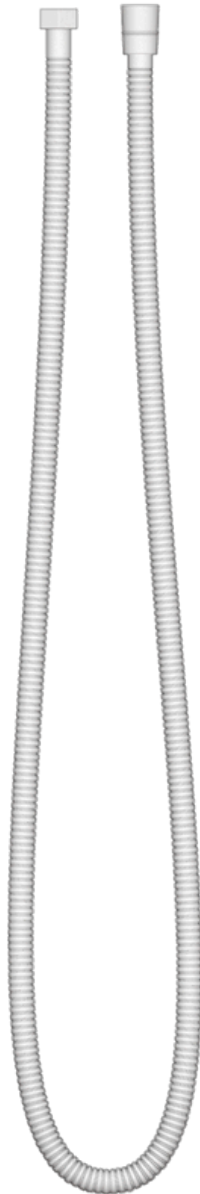

F907-94

artos®

Classic Multifunction Flexible Hose Integrated
Slidebar Kit

OPERATING SPECIFICATIONS

F907-94

Classic Multifunction Flexible Hose Integrated
Slidebar Kit

artos®

PRODUCT DIMENSIONS

PRODUCT SKU

F907-91

F907-94

Classic Multifunction Flexible Hose Integrated
Sidebar Kit

artos®

PRODUCT DIMENSIONS

PRODUCT SKU

F901-23

F907-94

Classic Multifunction Flexible Hose Integrated
Slidebar Kit

artos®

PRODUCT DIMENSIONS

PRODUCT SKU

F902-8

METAL SHOWER HOSE

1/2" FEMALE CONNECTIONS
60" IN LENGTH