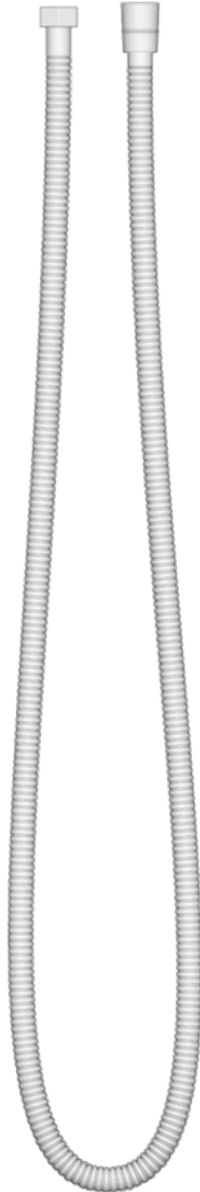

F907-96

Square Flexible Hose Handshower Kit

artos®

OPERATING SPECIFICATIONS

OPERATING PRESSURE

Minimum: 15 psi

Maximum: 125 psi

Above 90psi it may be necessary to install a pressure reducer

OPERATING TEMPERATURE

Maximum: 176°

FLOW CAPACITY

1.8 USGPM

F907-96

Square Flexible Hose Handshower Kit

artos®

PRODUCT DIMENSIONS

PRODUCT SKU

F902-42SQ

F907-96

Square Flexible Hose Handshower Kit

artos®

PRODUCT DIMENSIONS

PRODUCT SKU

FSC1016

F907-96

Square Flexible Hose Handshower Kit

artos[®]

PRODUCT DIMENSIONS

PRODUCT SKU

F902-8

METAL SHOWER HOSE

1/2" FEMALE CONNECTIONS
60" IN LENGTH