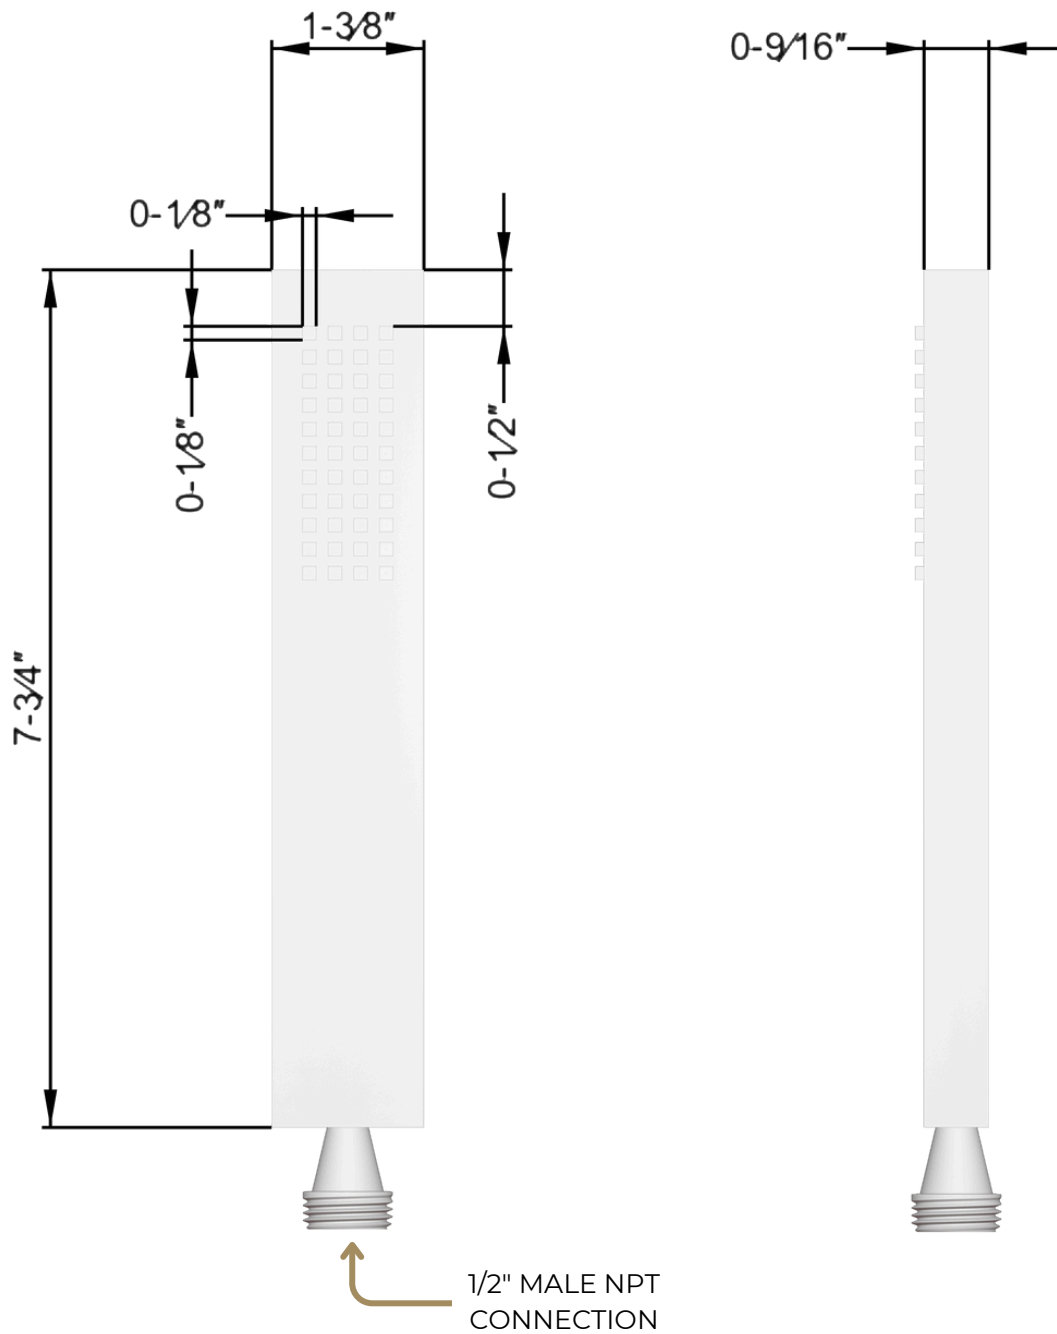

F907-96

Square Flexible Hose Handshower Kit

artos®

OPERATING SPECIFICATIONS

OPERATING PRESSURE

Minimum: 15 psi

Maximum: 125 psi

Above 90psi it may be necessary to install a pressure reducer

OPERATING TEMPERATURE

Maximum: 176°

FLOW CAPACITY

1.8 USGPM

F907-96

Square Flexible Hose Handshower Kit

artos®

PRODUCT DIMENSIONS

PRODUCT SKU

F902-42SQ

F907-96

Square Flexible Hose Handshower Kit

artos®

PRODUCT DIMENSIONS

PRODUCT SKU

FSC1016

F907-96

Square Flexible Hose Handshower Kit

artos[®]

PRODUCT DIMENSIONS

PRODUCT SKU

F902-8

METAL SHOWER HOSE

1/2" FEMALE CONNECTIONS
60" IN LENGTH