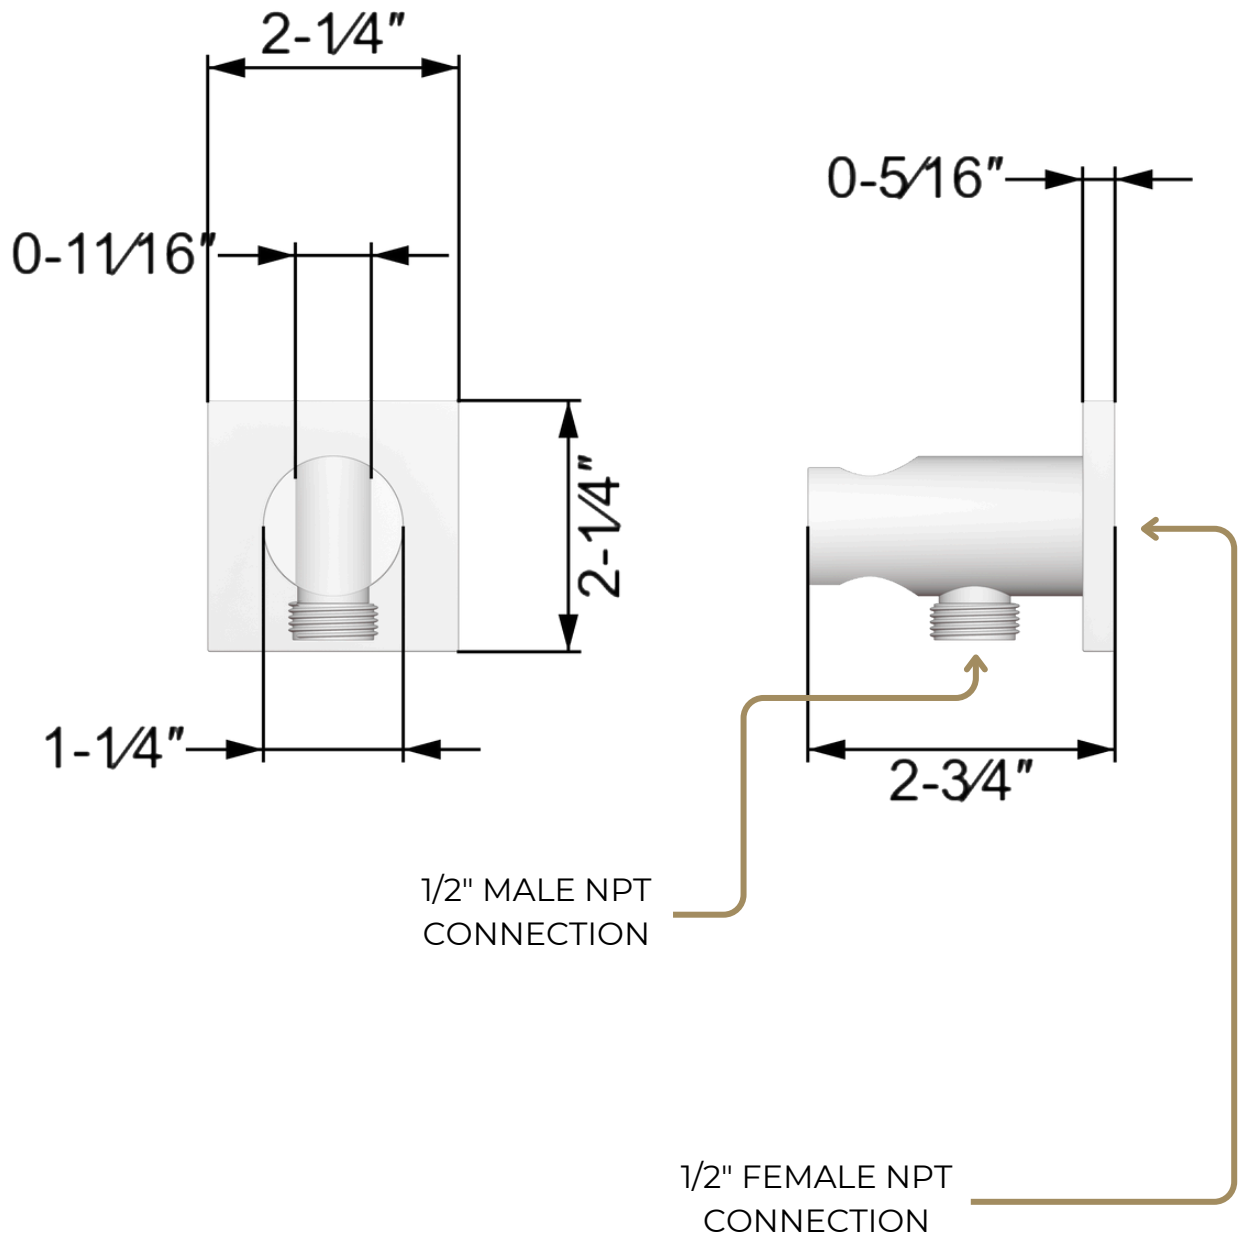

F907-96

Square Flexible Hose Handshower Kit

artos®

OPERATING SPECIFICATIONS

OPERATING PRESSURE

Minimum: 15 psi

Maximum: 125 psi

Above 90psi it may be necessary to install a pressure reducer

OPERATING TEMPERATURE

Maximum: 176°

FLOW CAPACITY

1.8 USGPM

F907-96

Square Flexible Hose Handshower Kit

artos®

PRODUCT DIMENSIONS

PRODUCT SKU

F902-42SQ

F907-96

Square Flexible Hose Handshower Kit

artos®

PRODUCT DIMENSIONS

PRODUCT SKU

FSC1016

F907-96

Square Flexible Hose Handshower Kit

artos[®]

PRODUCT DIMENSIONS

PRODUCT SKU

F902-8

METAL SHOWER HOSE

1/2" FEMALE CONNECTIONS
60" IN LENGTH