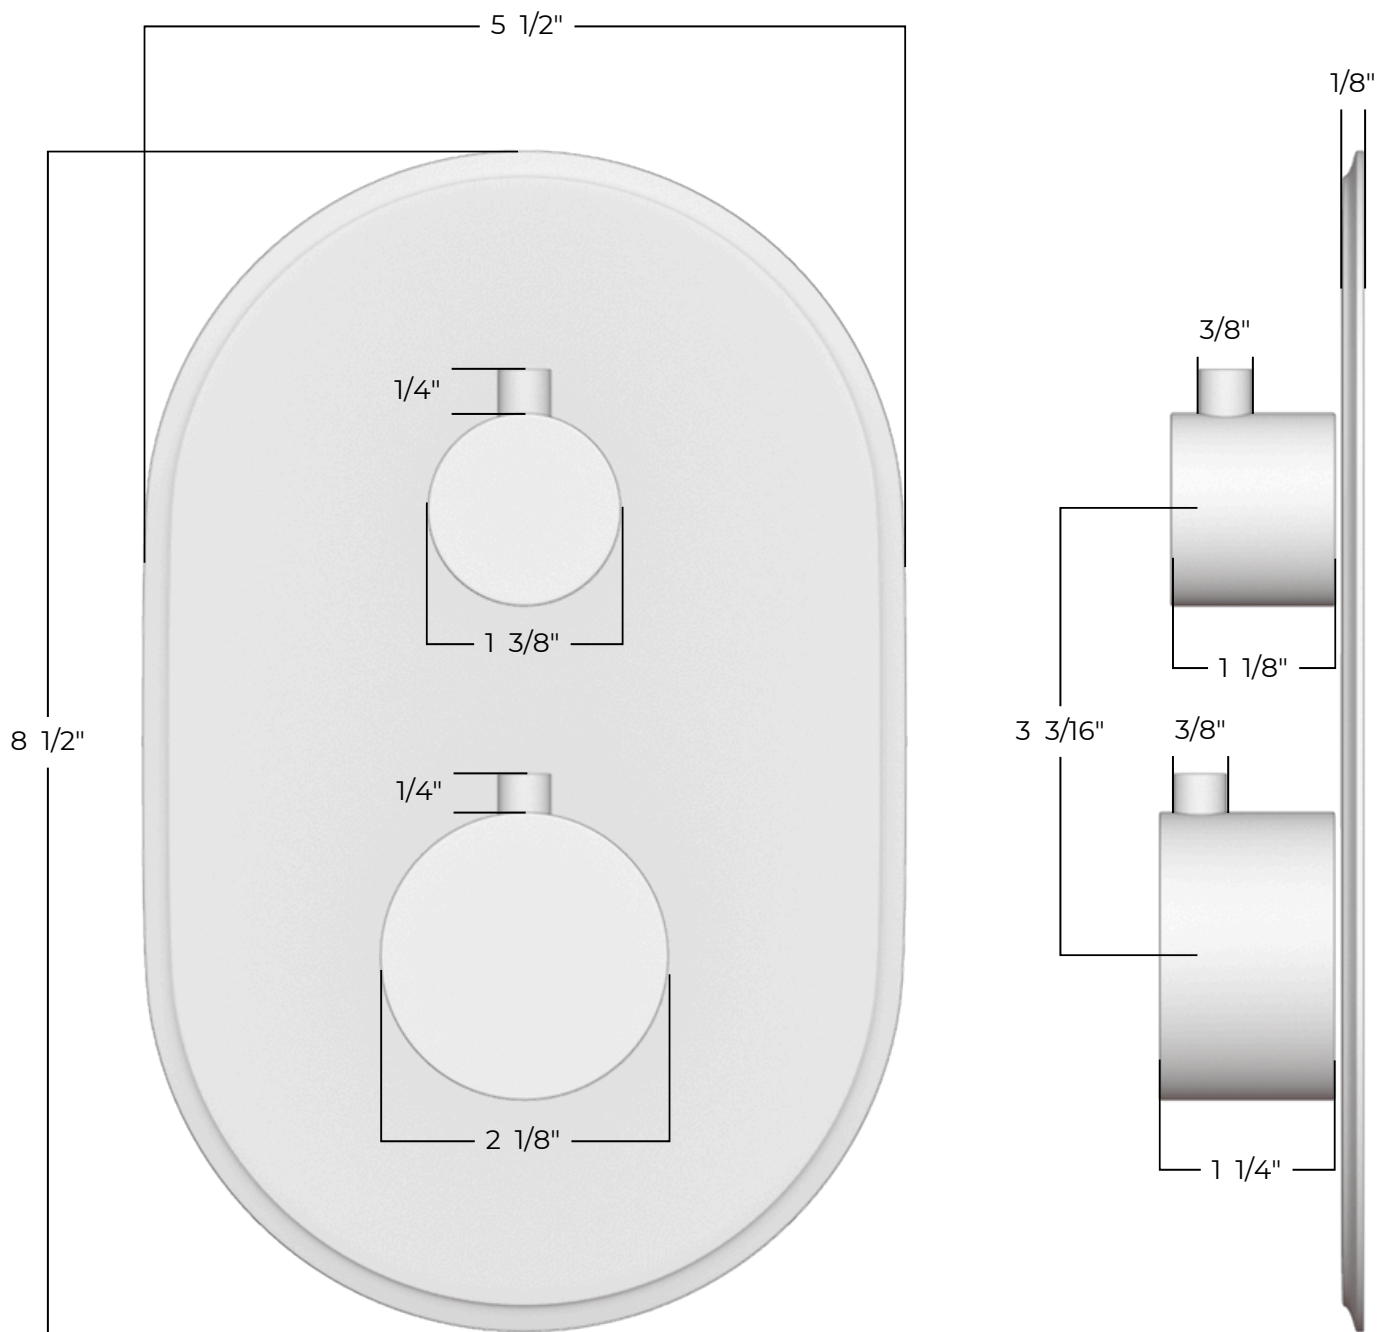

OPERATING TEMPERATURE

Maximum 176°F

FLOW CAPACITY

Shower Head: 1.8 GPM

Hand Shower: 1.8 GPM

PS140CL

Classic Thermostatic Shower Trim Kit with
Wall Mount Shower Head, Hand Held Shower

artos®

PRODUCT DIMENSIONS

PRODUCT SKU

F903B-62TK

PS140CL

Classic Thermostatic Shower Trim Kit with
Wall Mount Shower Head, Hand Held Shower

artos®

PRODUCT DIMENSIONS

PRODUCT SKU

F902-1CL

PS140CL

artos®

Classic Thermostatic Shower Trim Kit with
Wall Mount Shower Head, Hand Held Shower

PRODUCT DIMENSIONS

PRODUCT SKU

F901-22

PS140CL

PRODUCT SKU

F902-8

METAL SHOWER HOSE

1/2" FEMALE CONNECTIONS
60" IN LENGTH