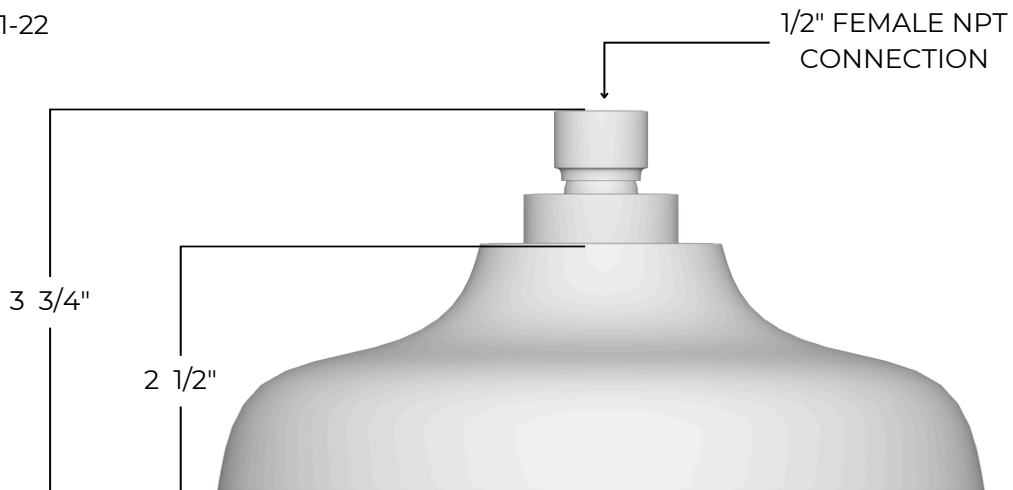

F902-1CL

PS140CL

artos®

Classic Thermostatic Shower Trim Kit with
Wall Mount Shower Head, Hand Held Shower

PRODUCT DIMENSIONS

PRODUCT SKU

F901-22

PS140CL