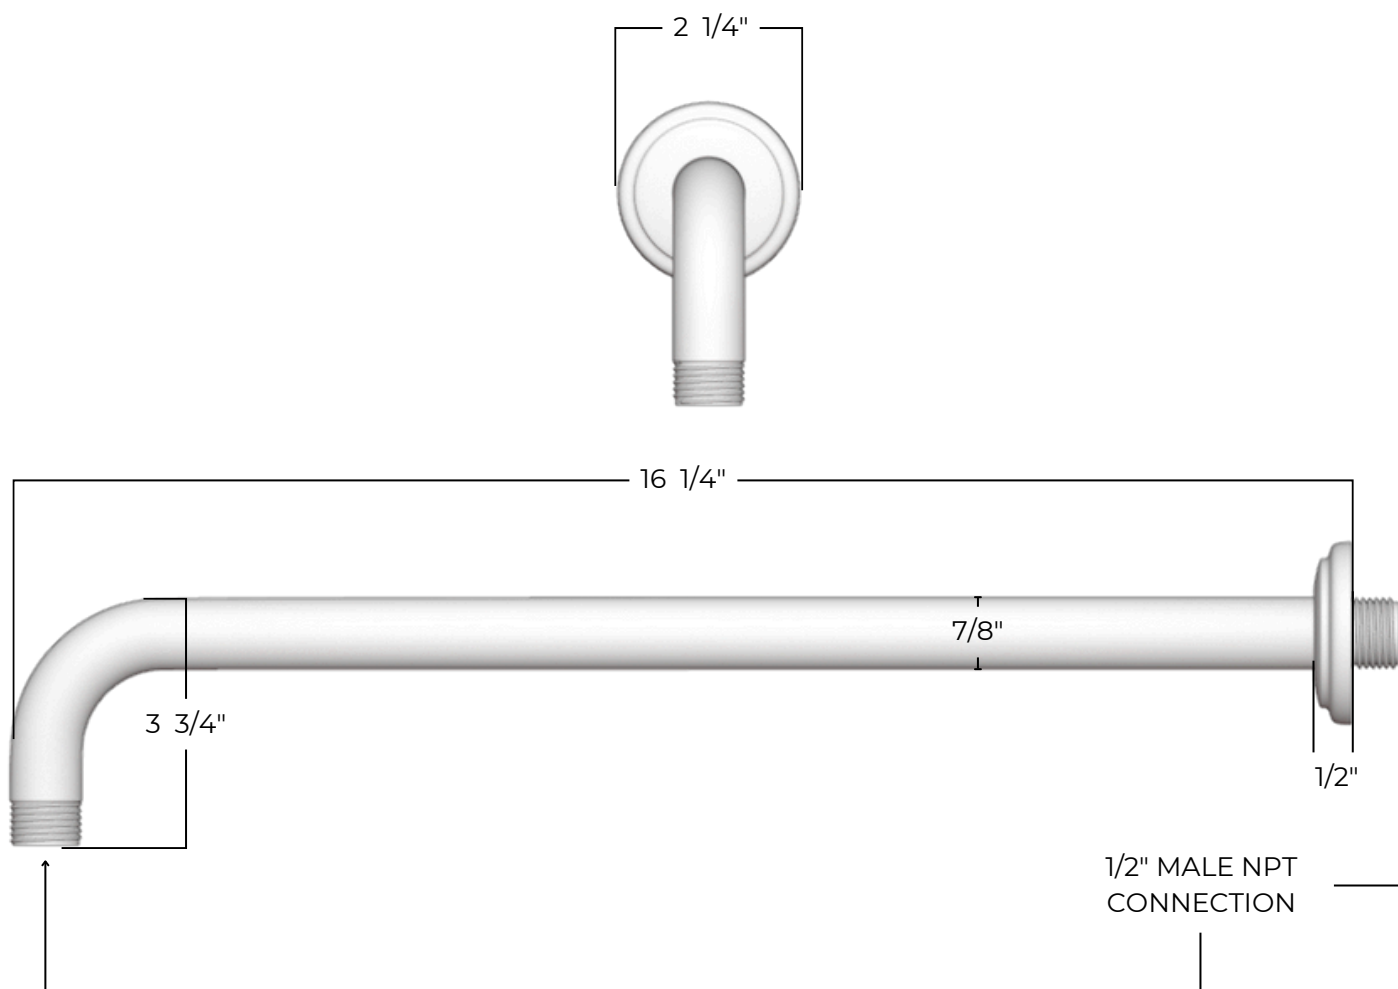

OPERATING TEMPERATURE

Maximum 176°F

FLOW CAPACITY

Shower Head: 1.8 GPM

Hand Shower: 1.8 GPM

PS140CL

Classic Thermostatic Shower Trim Kit with
Wall Mount Shower Head, Hand Held Shower

artos®

PRODUCT DIMENSIONS

PRODUCT SKU

F903B-62TK

PS140CL

Classic Thermostatic Shower Trim Kit with
Wall Mount Shower Head, Hand Held Shower

artos®

PRODUCT DIMENSIONS

PRODUCT SKU

F902-1CL

PS140CL

artos®

Classic Thermostatic Shower Trim Kit with
Wall Mount Shower Head, Hand Held Shower

PRODUCT DIMENSIONS

PRODUCT SKU

F901-22

PS140CL

PRODUCT SKU

F902-8

METAL SHOWER HOSE

1/2" FEMALE CONNECTIONS
60" IN LENGTH