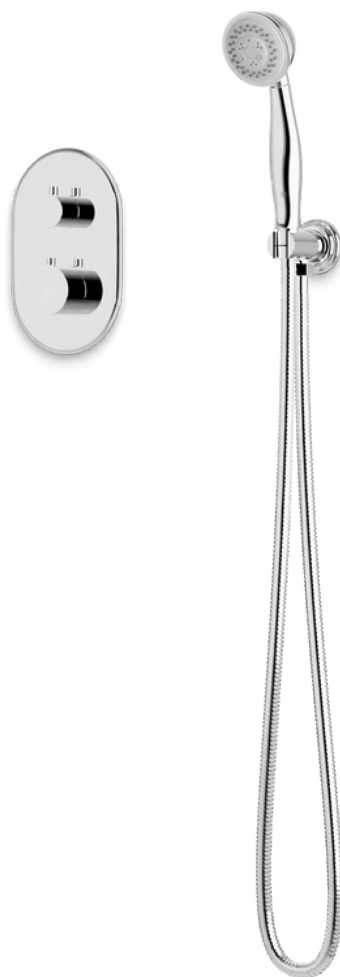

PS140CL

Classic Thermostatic Shower Trim Kit with
Wall Mount Shower Head, Hand Held Shower

artos®

OPERATING SPECIFICATIONS

OPERATING PRESSURE

Minimum: 15 psi

Maximum: 75 psi

Above 90 psi it may be necessary to
install a pressure reducer

OPERATING TEMPERATURE

Maximum 176°F

FLOW CAPACITY

Shower Head: 1.8 GPM

Hand Shower: 1.8 GPM

PS140CL

Classic Thermostatic Shower Trim Kit with
Wall Mount Shower Head, Hand Held Shower

artos®

PRODUCT DIMENSIONS

PRODUCT SKU

F903B-62TK

PS140CL

Classic Thermostatic Shower Trim Kit with
Wall Mount Shower Head, Hand Held Shower

artos®

PRODUCT DIMENSIONS

PRODUCT SKU

F902-1CL

PS140CL

artos®

Classic Thermostatic Shower Trim Kit with
Wall Mount Shower Head, Hand Held Shower

PRODUCT DIMENSIONS

PRODUCT SKU

F901-22

PS140CL