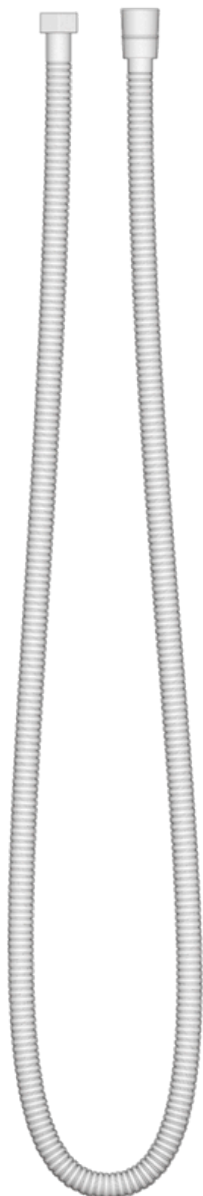

PS140CL

Classic Thermostatic Shower Trim Kit with
Wall Mount Shower Head, Hand Held Shower

artos®

PRODUCT DIMENSIONS

PRODUCT SKU

F902-8

METAL SHOWER HOSE

1/2" FEMALE CONNECTIONS
60" IN LENGTH