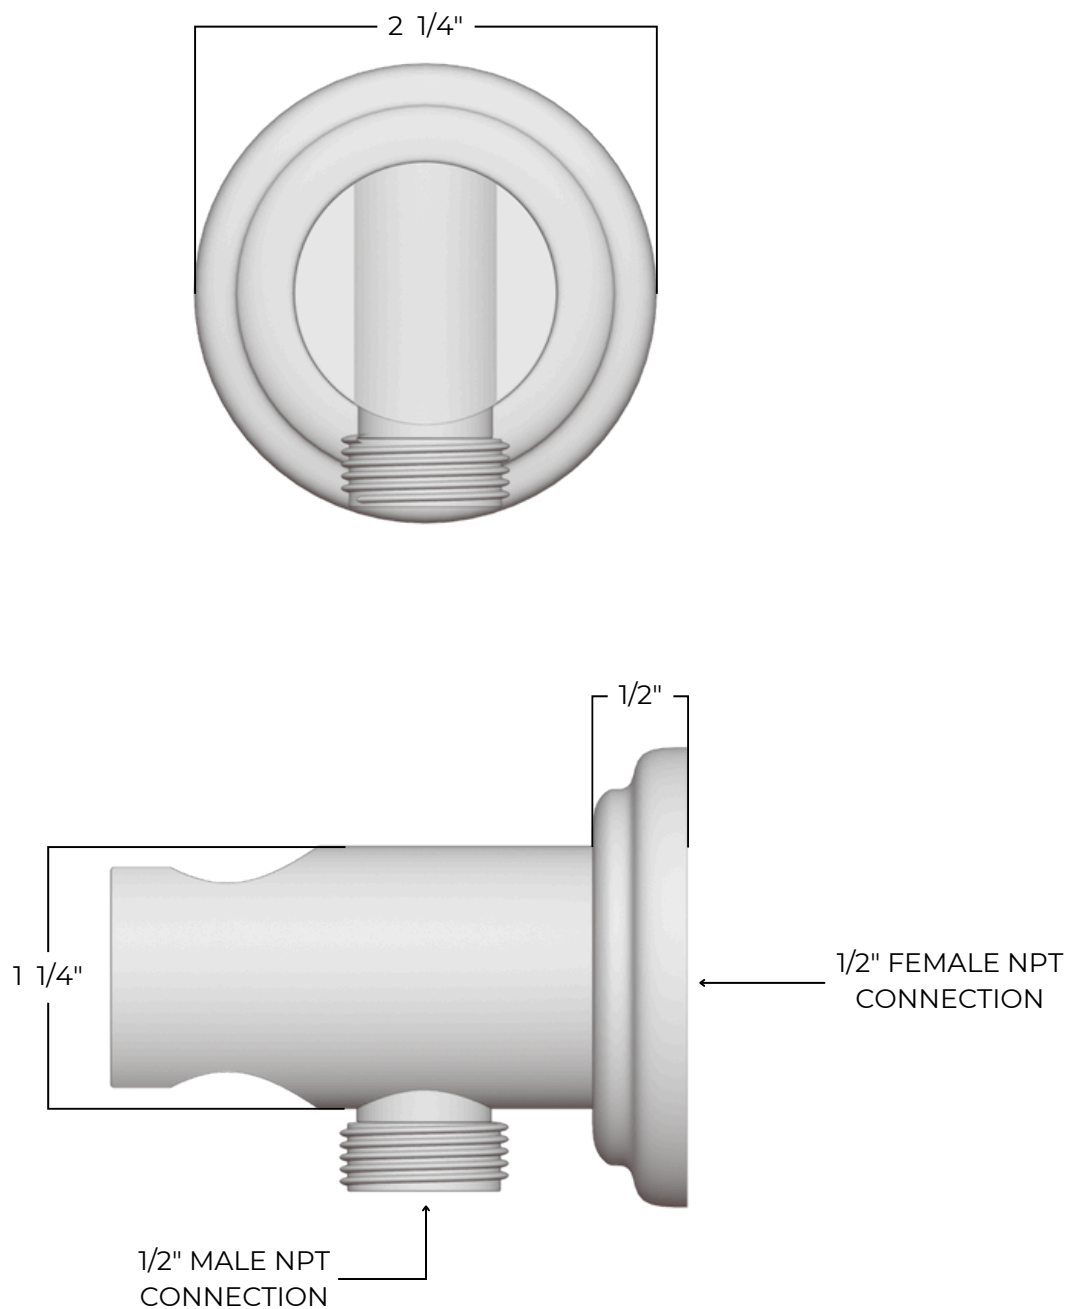

OPERATING TEMPERATURE

Maximum 176°F

FLOW CAPACITY

Shower Head: 1.8 GPM

Hand Shower: 1.8 GPM

PS140CL

Classic Thermostatic Shower Trim Kit with
Wall Mount Shower Head, Hand Held Shower

artos®

PRODUCT DIMENSIONS

PRODUCT SKU

F903B-62TK

PS140CL

Classic Thermostatic Shower Trim Kit with
Wall Mount Shower Head, Hand Held Shower

artos®

PRODUCT DIMENSIONS

PRODUCT SKU

F902-1CL

PS140CL

artos®

Classic Thermostatic Shower Trim Kit with
Wall Mount Shower Head, Hand Held Shower

PRODUCT DIMENSIONS

PRODUCT SKU

F901-22

PS140CL

Classic Thermostatic Shower Trim Kit with
Wall Mount Shower Head, Hand Held Shower

artos®

PRODUCT DIMENSIONS

PRODUCT SKU

F902-42CL

PS140CL

Classic Thermostatic Shower Trim Kit with
Wall Mount Shower Head, Hand Held Shower