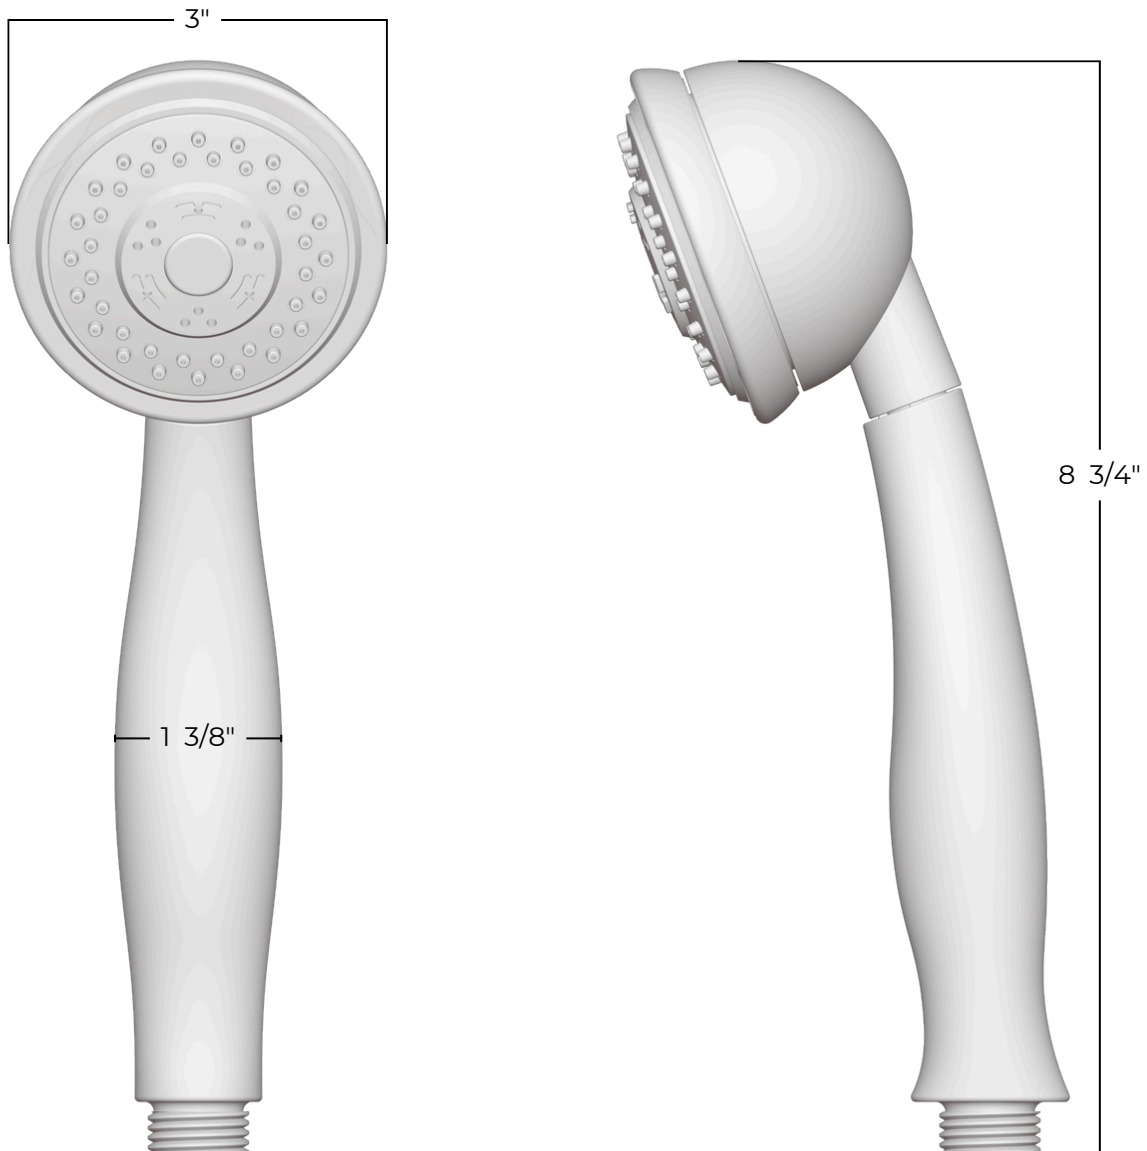

F902-1CL

PS140CL

artos®

Classic Thermostatic Shower Trim Kit with
Wall Mount Shower Head, Hand Held Shower

PRODUCT DIMENSIONS

PRODUCT SKU

F901-22

PS140CL

Classic Thermostatic Shower Trim Kit with
Wall Mount Shower Head, Hand Held Shower

artos®

PRODUCT DIMENSIONS

PRODUCT SKU

F902-42CL

PS140CL

Classic Thermostatic Shower Trim Kit with
Wall Mount Shower Head, Hand Held Shower

artos®

PRODUCT DIMENSIONS

PRODUCT SKU

F901-23

PS140CL

Classic Thermostatic Shower Trim Kit with
Wall Mount Shower Head, Hand Held Shower

artos®

PRODUCT DIMENSIONS

PRODUCT SKU

F902-8

METAL SHOWER HOSE

1/2" FEMALE CONNECTIONS
60" IN LENGTH