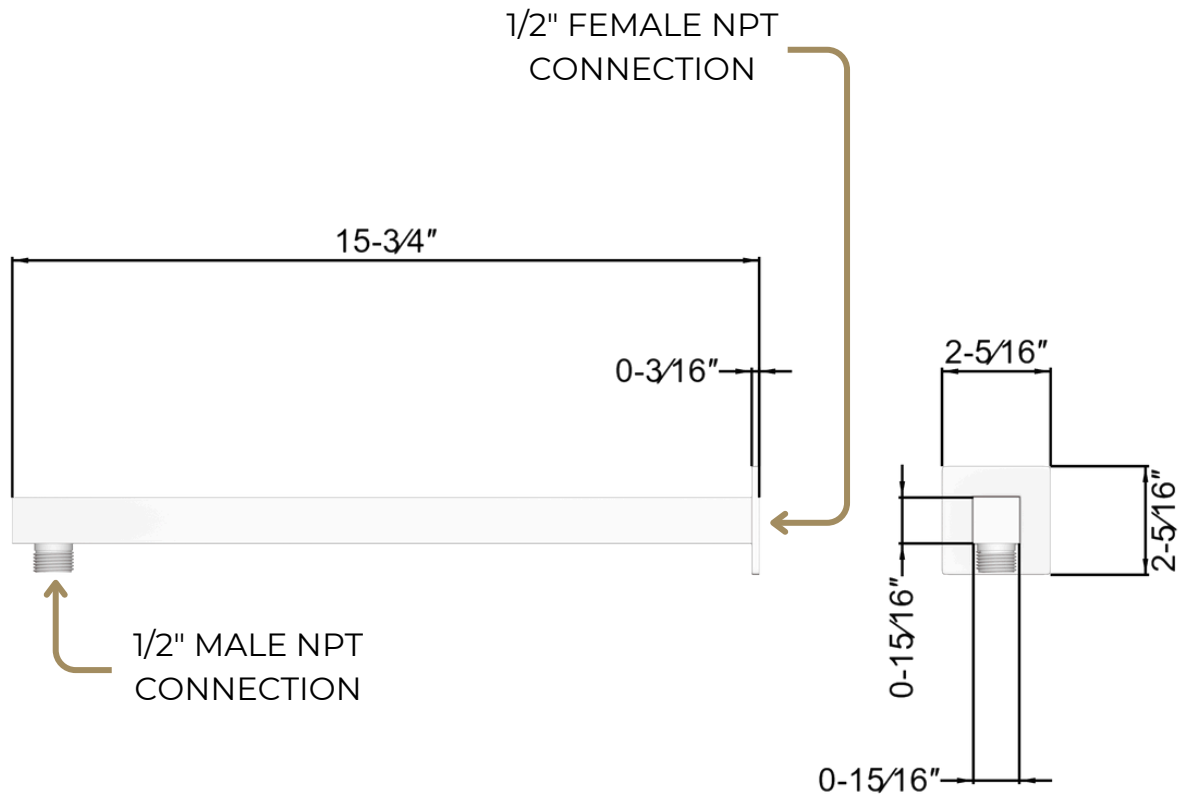

F703-1

Square 8" Rain Shower Head on Wall
Mount Arm

artos®

PRODUCT DIMENSIONS

PRODUCT SKU

FSC1001