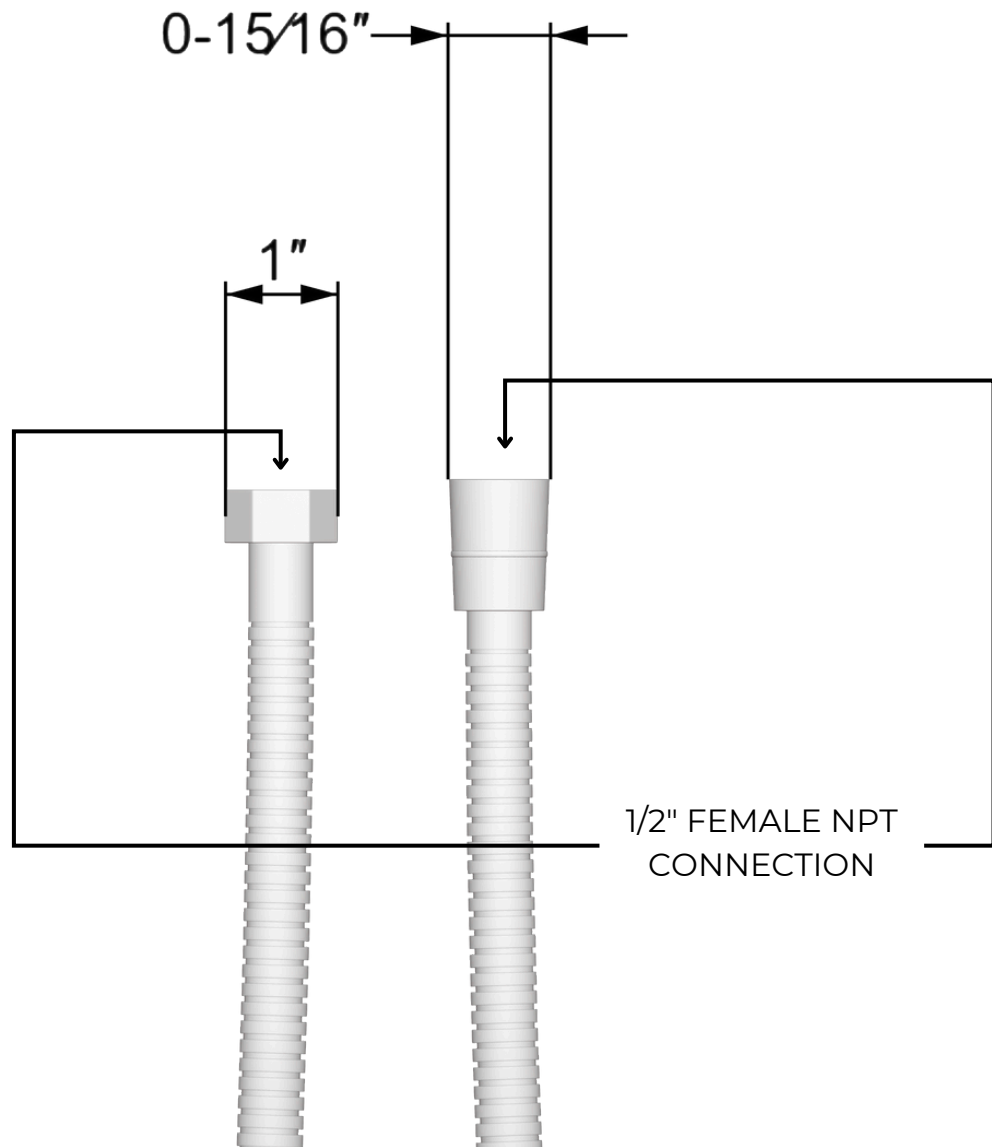

F902-8

Flexible Shower Hose

artos®

OPERATING SPECIFICATIONS

F902-8

Flexible Shower Hose

artos®

PRODUCT DIMENSIONS

TOTAL SHOWER
HOSE LENGTH: 60"