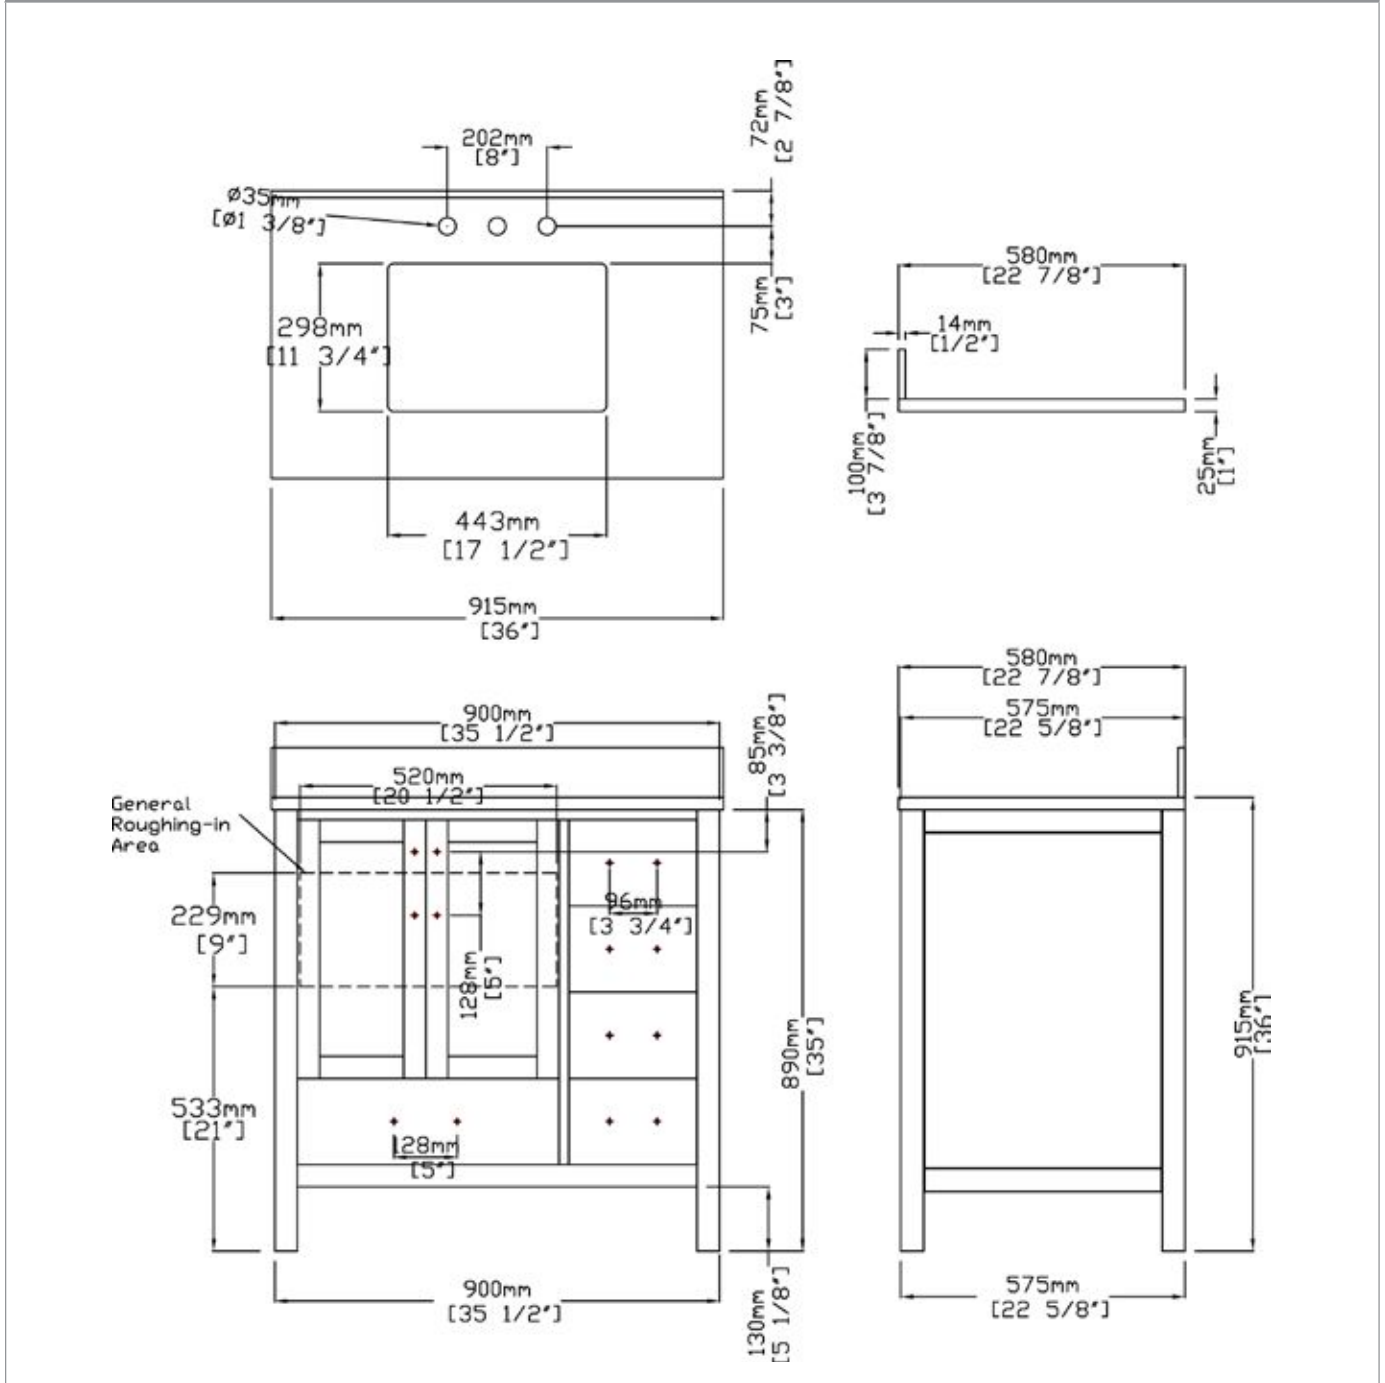

PRODUCT SPECIFICATIONS

Dimensional Diagram(s)

Wood is a beautiful natural material. The figuring (grain) of each piece is unique to every vanity produced. Every vanity will contain a different figure, birdseye knots and heartwood streaks. These are not considered defects, but natural unique character. There will also be a natural aging of every wood species over time which changes the overall color of the vanity. In most instances, this will be a darkening of dark woods and a yellowing of light woods. Direct sunlight will hasten this effect. Given this natural beauty, no two vanities will exactly match in figure or color (if stained or clear-coated). Samples may differ.

### Mirror

2250.301 Mirror