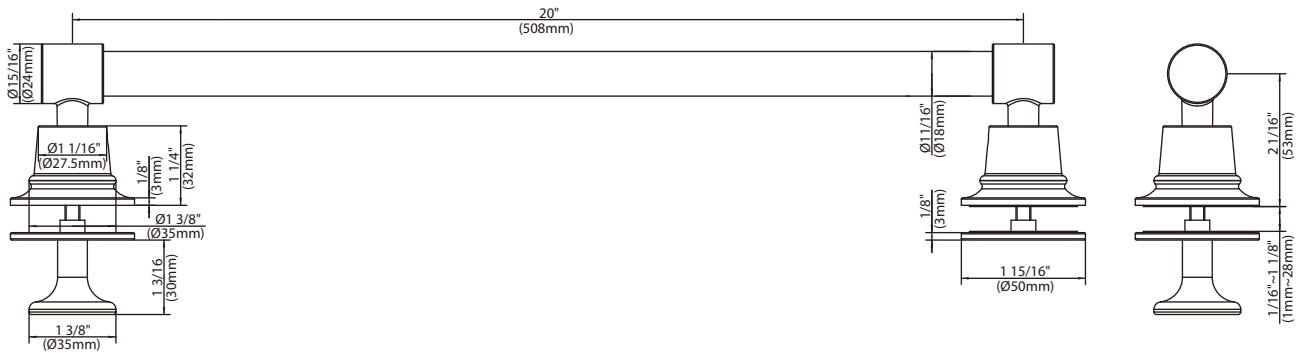

LEFROY BROOKS

1 8 2 8 T R O U T M A N S T R E E T  
R I D G E W O O D N E W Y O R K N Y 1 1 3 8 5 U S A  
T : + 1 ( 7 1 8 ) 3 0 2 5 2 9 2 F : + 1 ( 7 1 8 ) 3 0 2 4 1 7 7

M2-5470

FLEETWOOD 20" SHOWER DOOR HANDLE

DIMENSIONAL DATA SHEET

DATE: 12 December 2013

No: BM2R1000

COPYRIGHT © LBP LTD 2012. ALL RIGHTS RESERVED.

DIMENSIONS IN INCHES & MILLIMETRES

WHILST EVERY EFFORT IS MADE TO ENSURE THE ACCURACY OF THESE DATA SHEETS THEY ARE SUBJECT TO CHANGE WITHOUT NOTICE AS PART OF THE COMPANY'S PRODUCT DEVELOPMENT PROCESS

# M2-5470

FLEETWOOD 20" SHOWER DOOR HANDLE

1	Rail (258136-X)	6	Nut (009348)	11	Wrench (031272)
2	Post (244044)	7	Stud bolt (017251)	12	Allen key (031003)
3	Set screw (065086)	8	Rubber washer (058171)	13	Pull-knob (259138)
4	Bracket (245029)	9	Decorative nut (243048)		
5	Set screw (292001)	10	Decorative nut (243048-Y)		