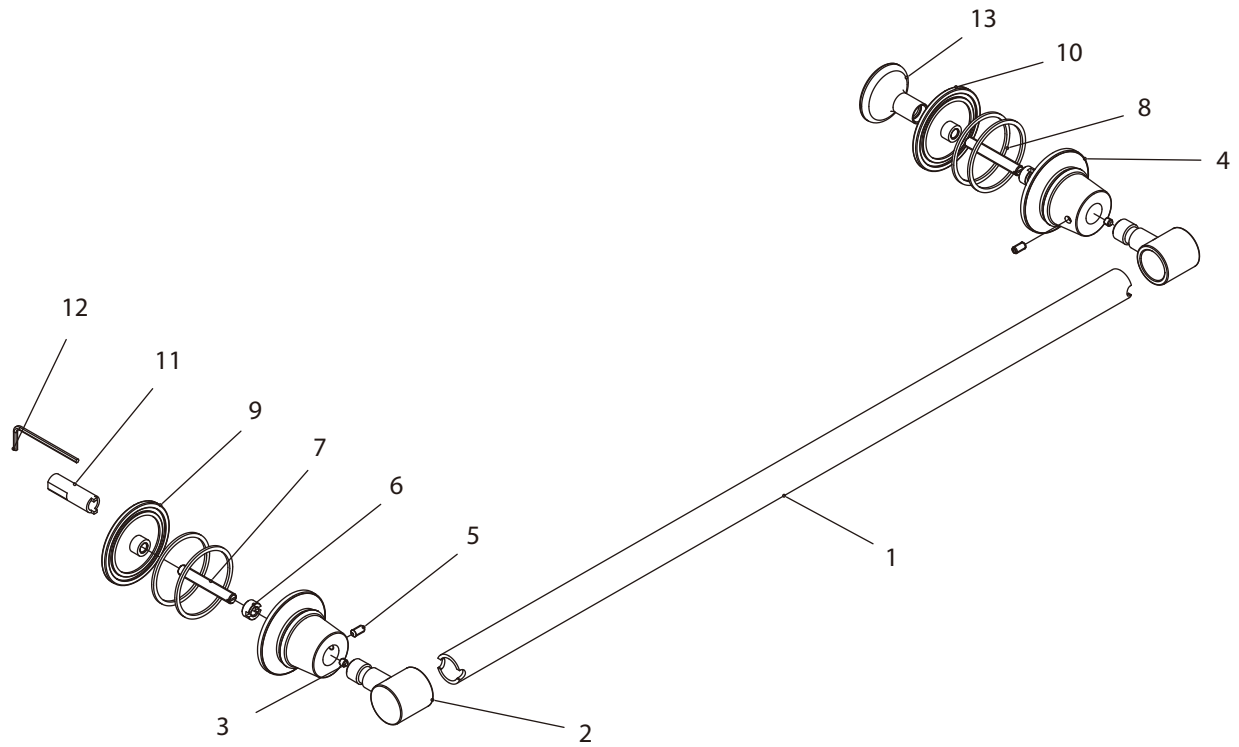

LEFROY BROOKS

1 8 2 8 T R O U T M A N S T R E E T  
R I D G E W O O D N E W Y O R K N Y 1 1 3 8 5 U S A  
T : + 1 ( 7 1 8 ) 3 0 2 5 2 9 2 F : + 1 ( 7 1 8 ) 3 0 2 4 1 7 7

M2-5470

FLEETWOOD 20" SHOWER DOOR HANDLE

DIMENSIONAL DATA SHEET

DATE: 12 December 2013

No: BM2R1000

COPYRIGHT © LBP LTD 2012. ALL RIGHTS RESERVED.

DIMENSIONS IN INCHES & MILLIMETRES

WHILST EVERY EFFORT IS MADE TO ENSURE THE ACCURACY OF THESE DATA SHEETS THEY ARE SUBJECT TO CHANGE WITHOUT NOTICE AS PART OF THE COMPANY'S PRODUCT DEVELOPMENT PROCESS

# M2-5470

FLEETWOOD 20" SHOWER DOOR HANDLE

1	Rail (258136-X)	6	Nut (009348)	11	Wrench (031272)
2	Post (244044)	7	Stud bolt (017251)	12	Allen key (031003)
3	Set screw (065086)	8	Rubber washer (058171)	13	Pull-knob (259138)
4	Bracket (245029)	9	Decorative nut (243048)		
5	Set screw (292001)	10	Decorative nut (243048-Y)		