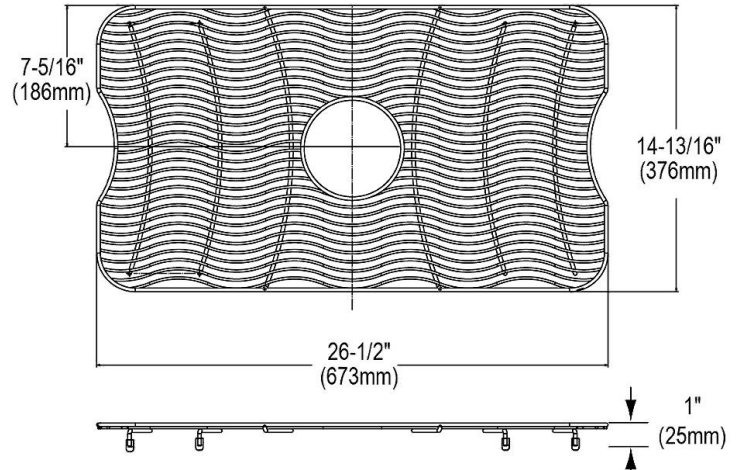

AMERICAN PRIDE. A LIFETIME TRADITION.

Like your family, the Elkay family has values and traditions that endure. For almost a century, Elkay has been a family-owned and operated company, providing thousands of jobs that support our families and communities.

[Clean and Care Manual (PDF)](#)

[Clean and Care Manual (PDF)](#)

[Warranty (PDF)](#)