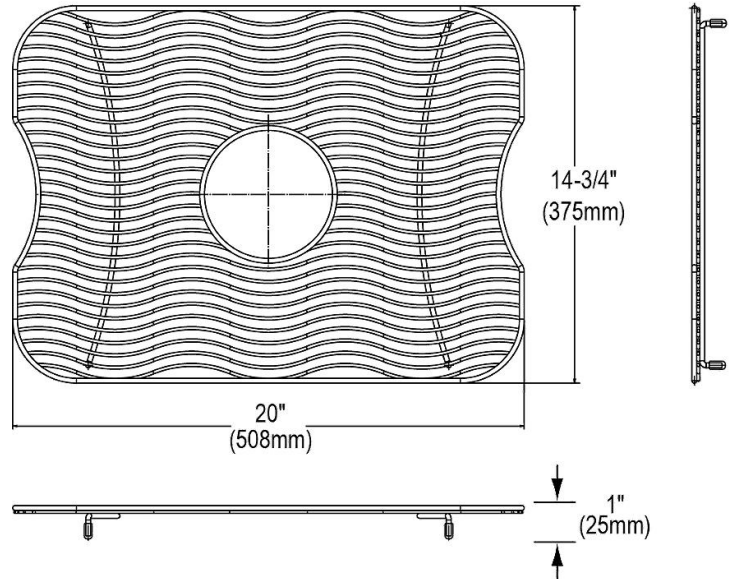

AMERICAN PRIDE. A LIFETIME TRADITION.

Like your family, the Elkay family has values and traditions that endure. For almost a century, Elkay has been a family-owned and operated company, providing thousands of jobs that support our families and communities.

[Clean and Care Manual (PDF)](#)

[Clean and Care Manual (PDF)](#)

[Warranty (PDF)](#)